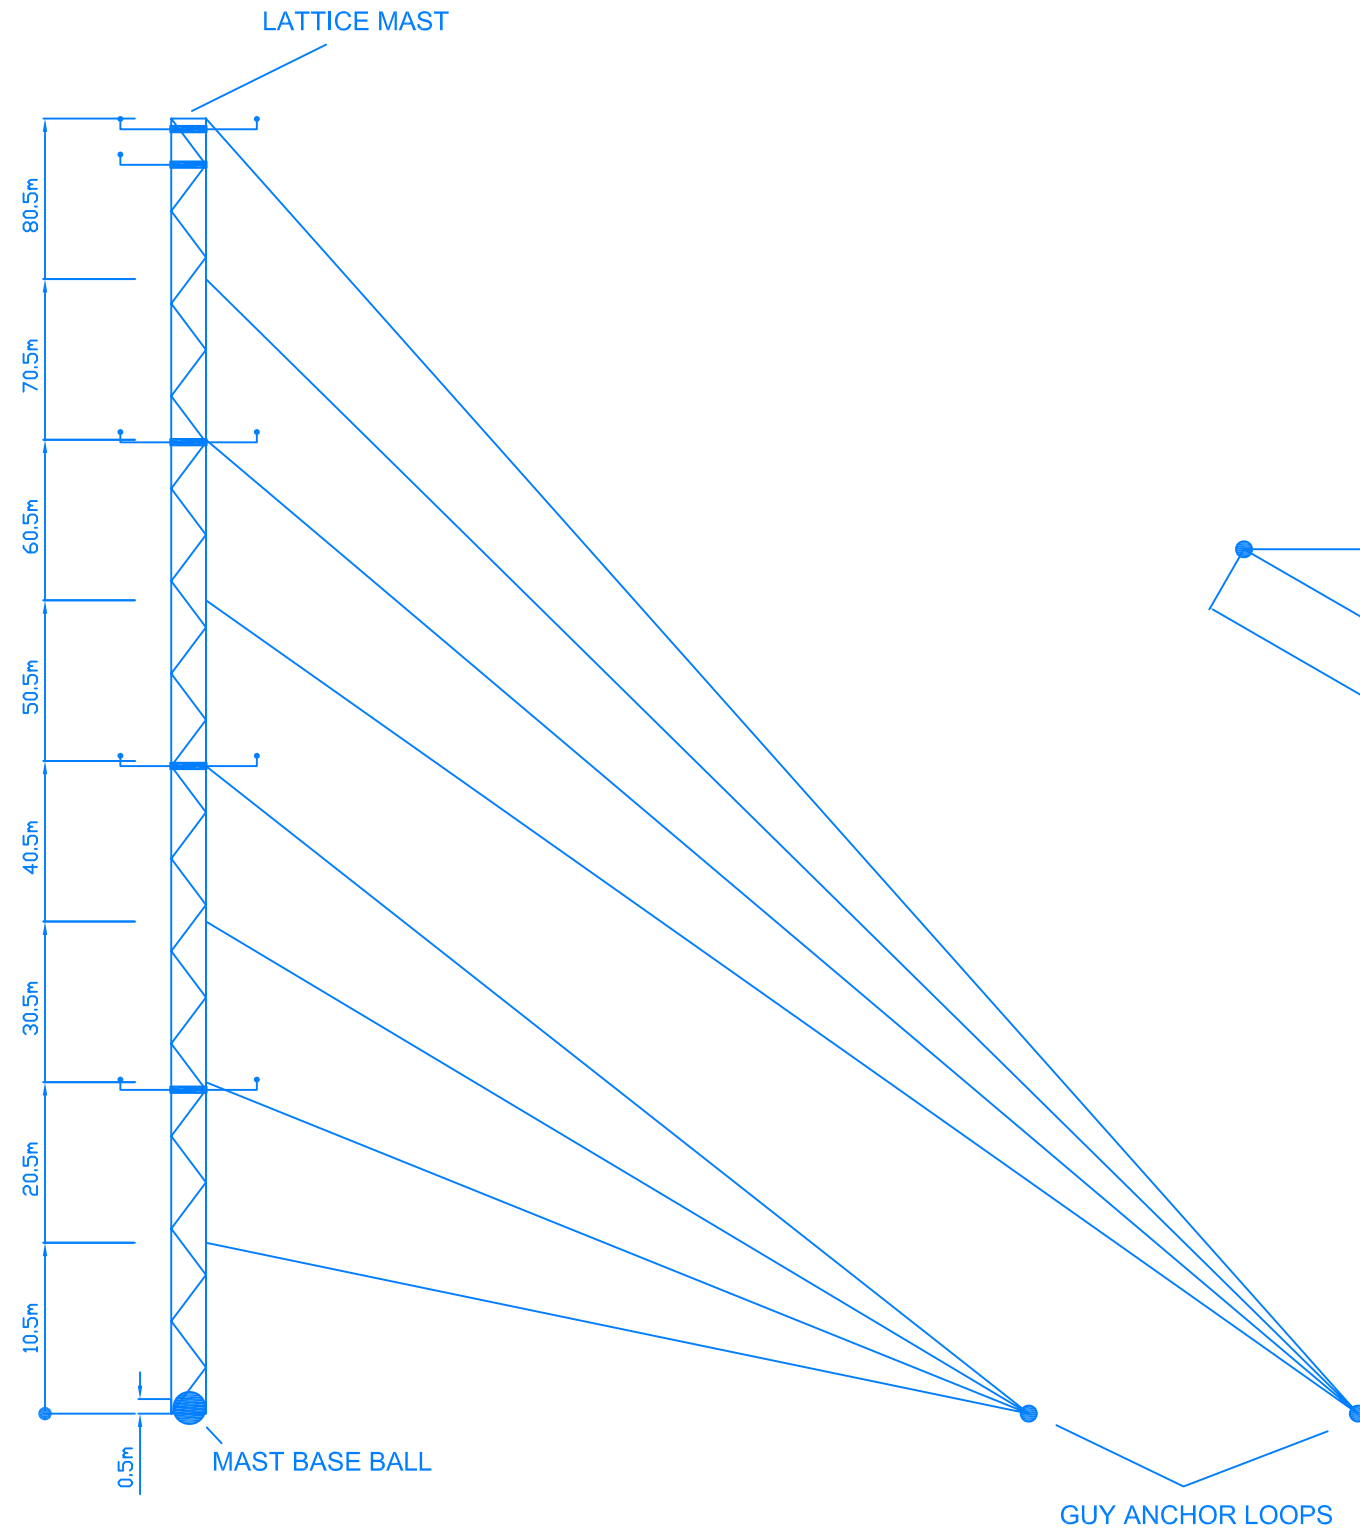

ELEVATION VIEW

PLAN VIEW

This drawing is copyright and is the property of Hawkesdale Development Pty Ltd.
 No part of this work may be copied, reproduced, altered or amended, or transmitted in any
 form or by any means without the prior permission in writing from Hawkesdale Development Pty Ltd.

VER	DATE	DRAWN	REVIEW	VERIFY	APPROVE	REVISION COMMENT
1	10-02-2012	LC	SQ			Issued for Endorsement
HAWKESDALE DEVELOPMENT PTY LTD						
PROJECT TITLE: HAWKESDALE WIND FARM DEVELOPMENT PLAN						
PLAN TITLE: MONITORING MAST DETAILS						SCALE: N/A
						Plan: DRAWING No: HDWF-DP-04-v001
SHEET 1 OF 1						