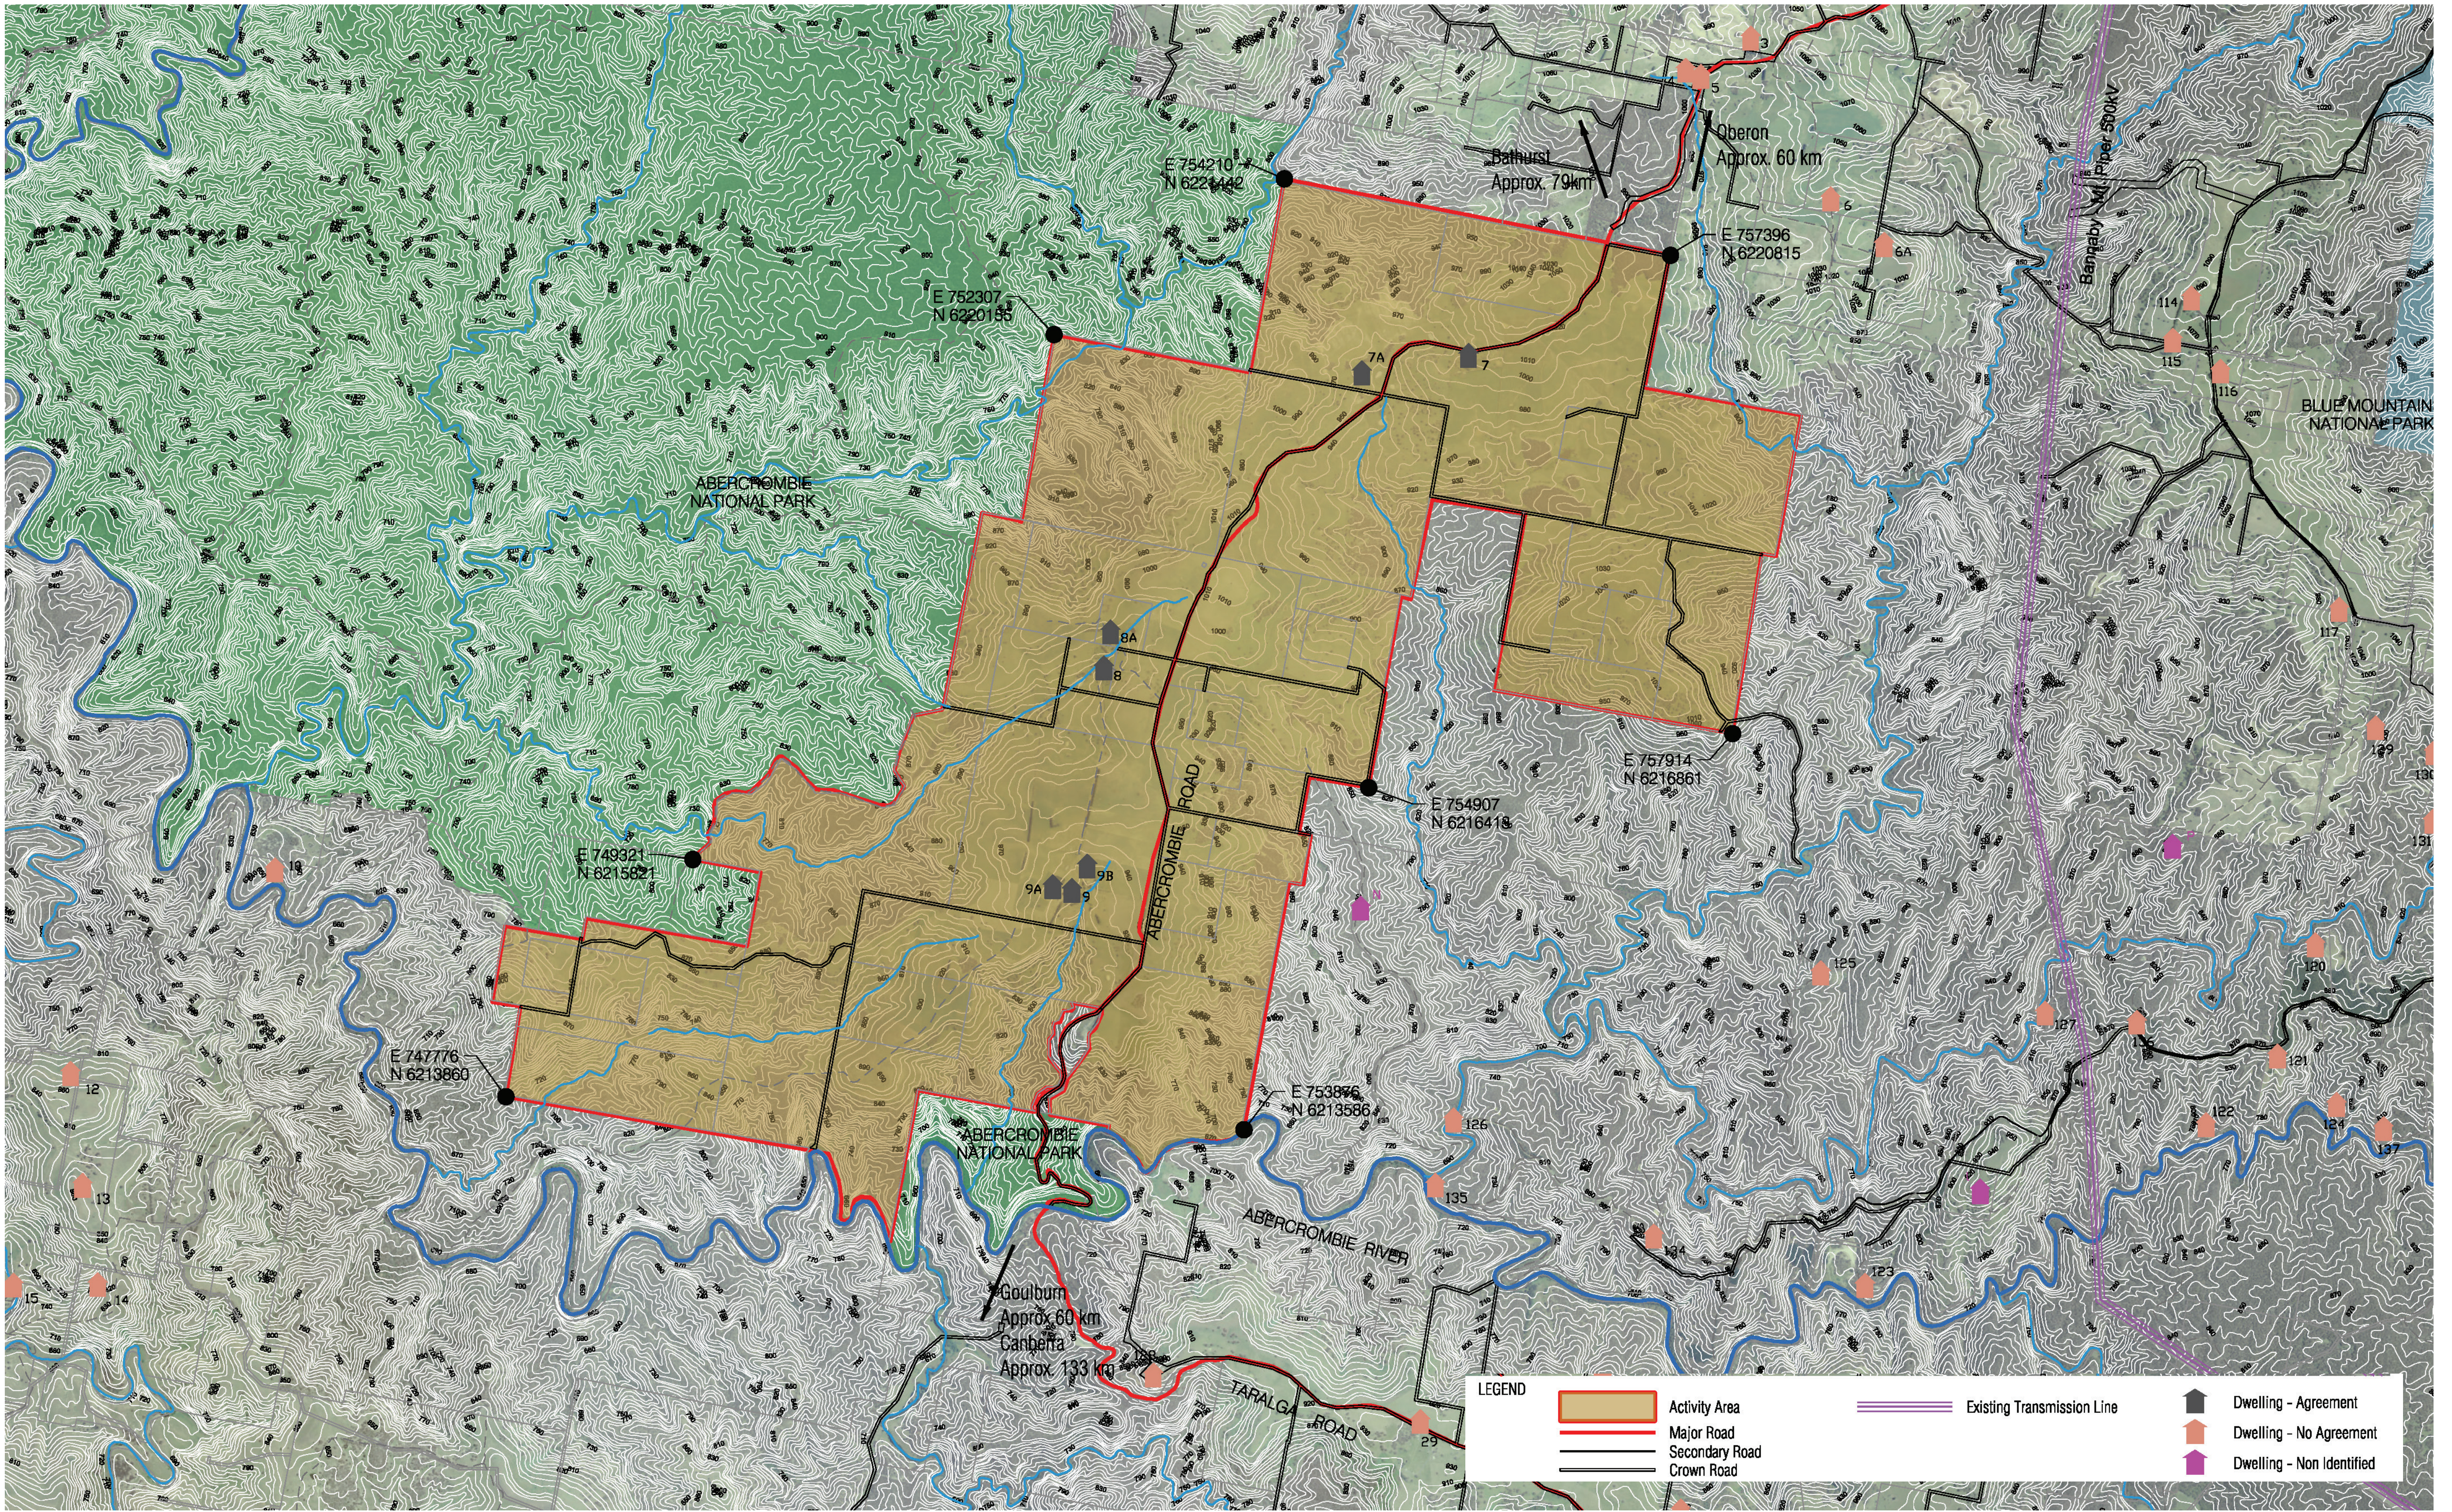

PALING YARDS WIND FARM SITE ANALYSIS

FIGURE 5 Site Analysis Plan

SITE PHOTOS PALING YARDS

SITE PHOTO View north east from Levels Road

SITE PHOTO View north from Abercrombie Road

SITE PHOTO View north to west from Abercrombie Road

SITE PHOTO View south to south west from Abercrombie Road

SITE PHOTO View north from Bummaroo Ford campground

SITE PHOTO View south from Abercrombie Road

SITE PHOTO View south to west from Jerrong Road

SITE PHOTO View south to south west from Abercrombie Road

SITE PHOTO View south to south west from Gurnang State Forest

SITE PHOTO View north north east from Abercrombie Road