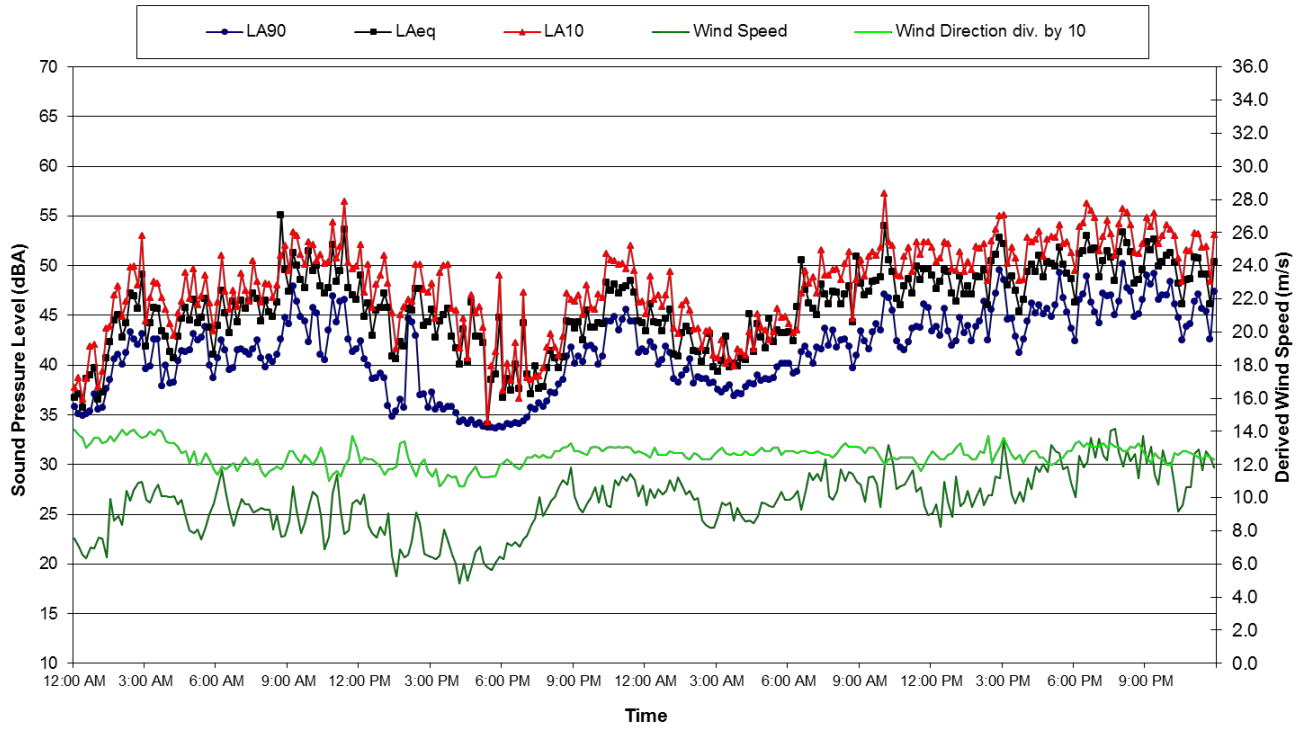

Background Noise Monitoring

Location 7 - Mingary Park
Ambient Noise Data - 11 June 2011 and 12 June 2011