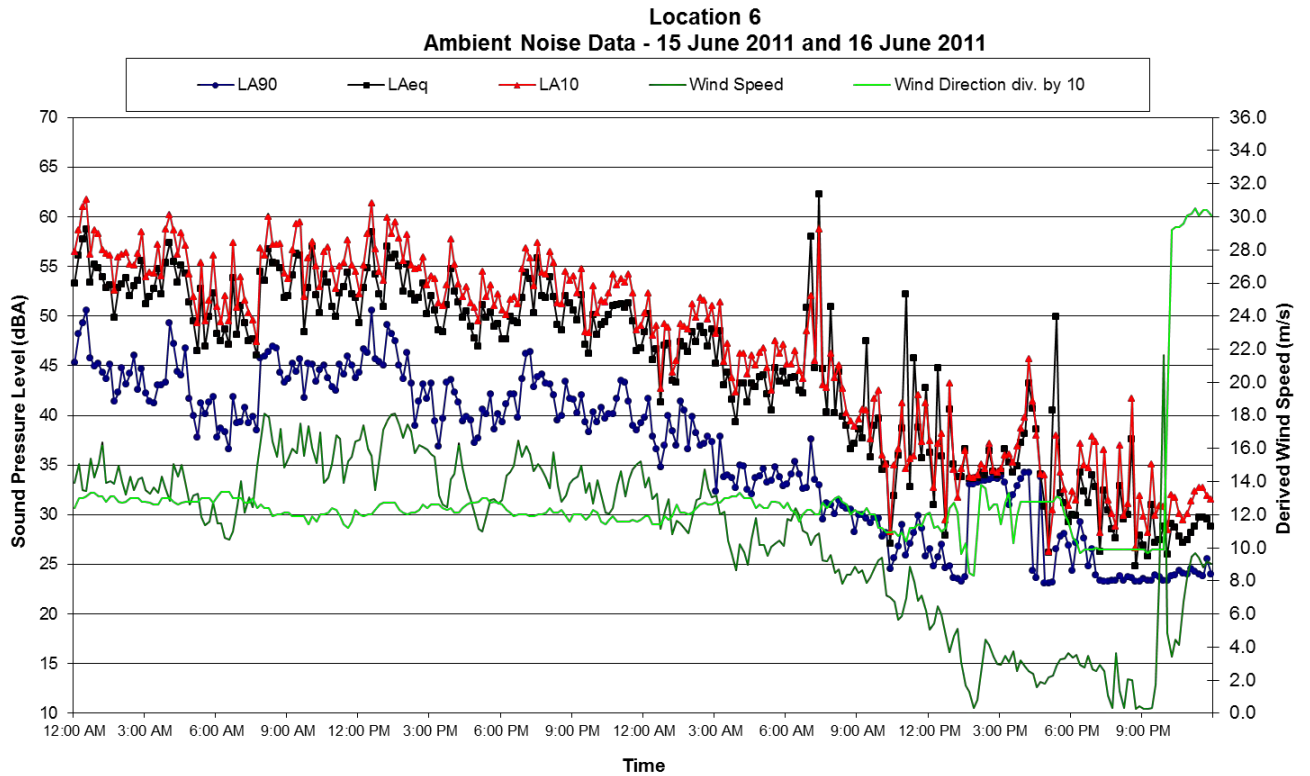

Background Noise Monitoring