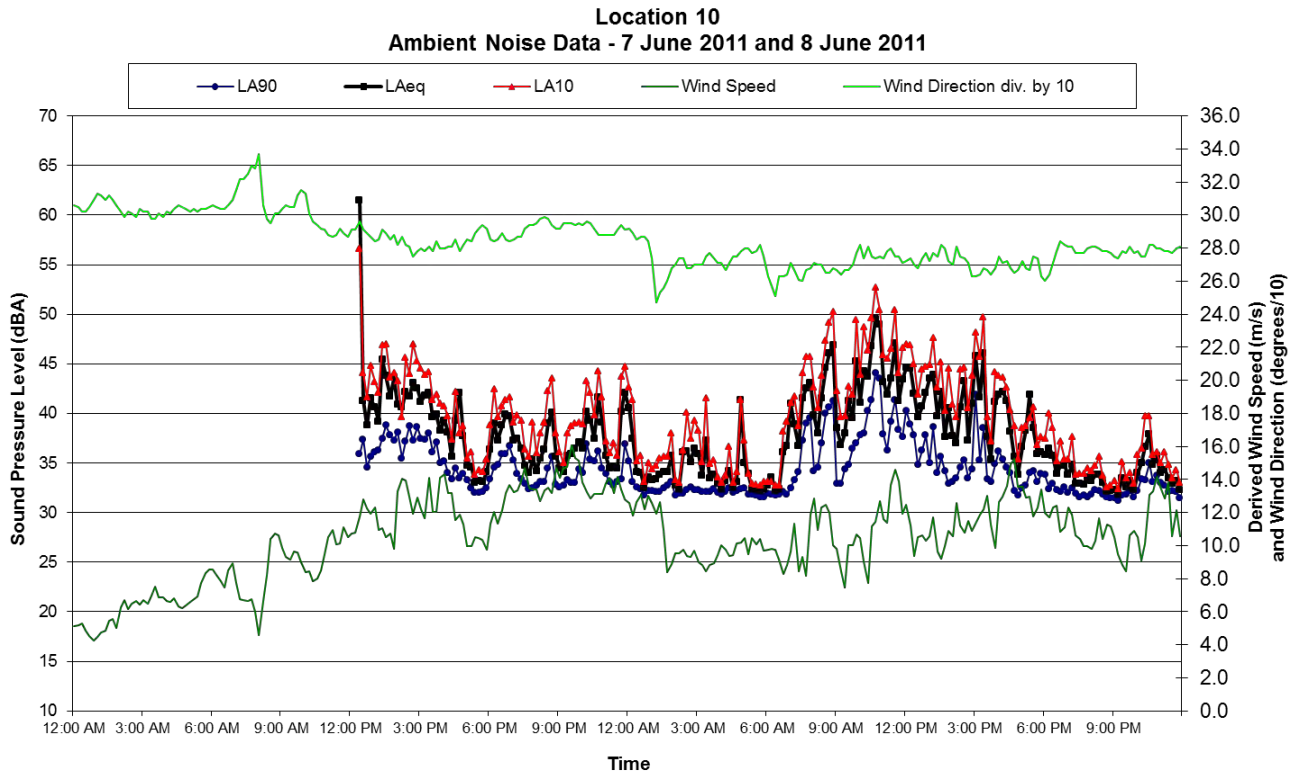

Background Noise Monitoring