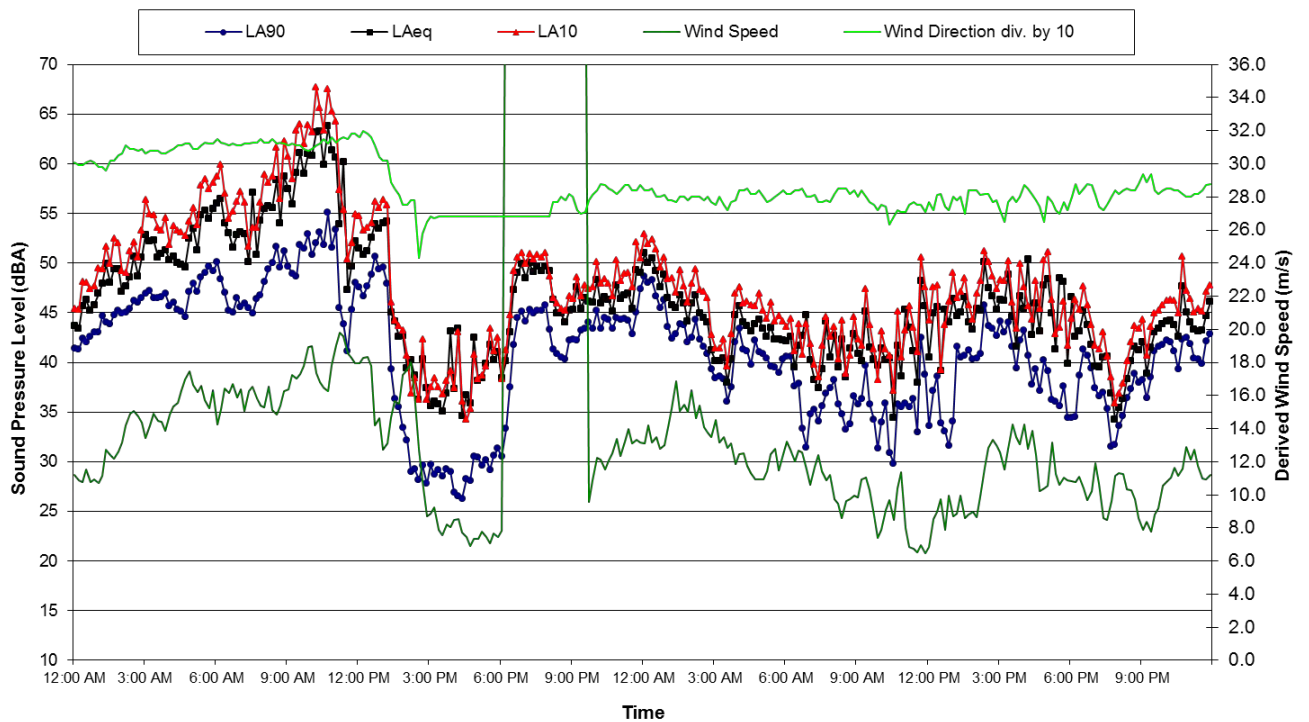

Background Noise Monitoring

Location 9 - Paling Yards  
Ambient Noise Data - 23 June 2011 and 24 June 2011

Background Noise Monitoring

Location 8 - Quobleigh  
Ambient Noise Data - 7 June 2011 and 8 June 2011