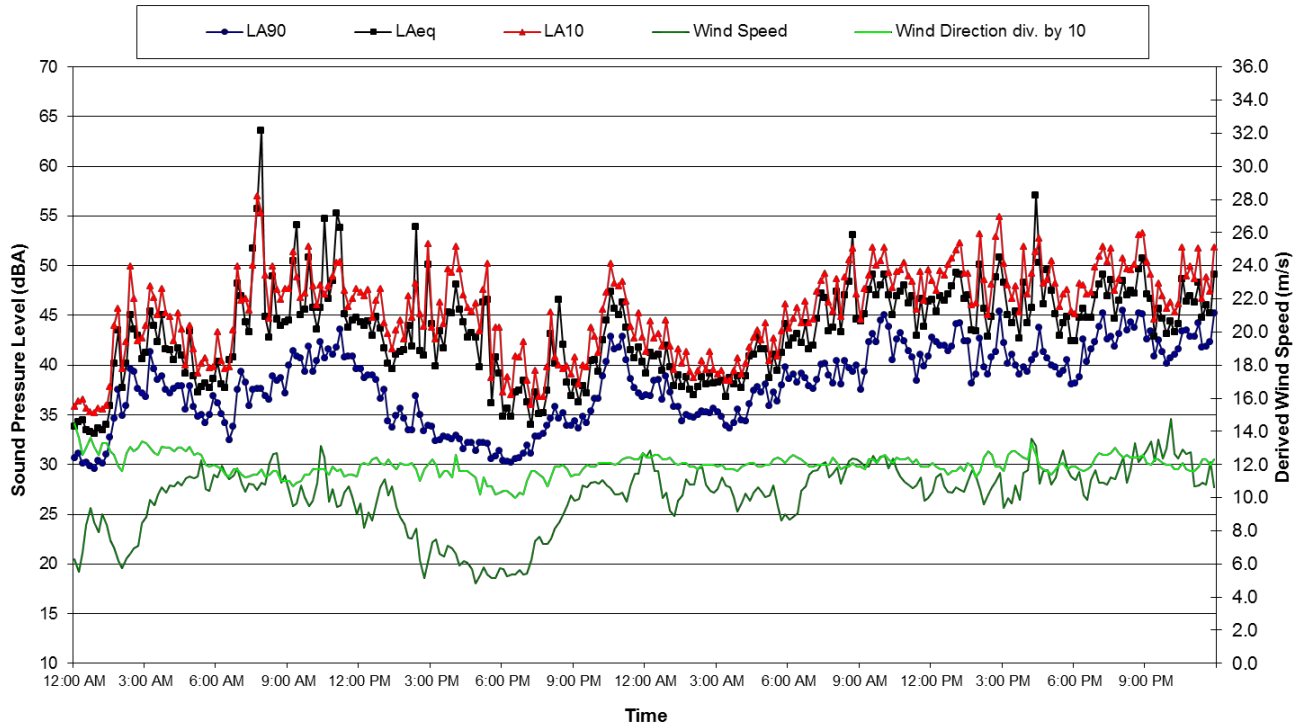

Background Noise Monitoring

Location 9 - Paling Yards
Ambient Noise Data - 11 June 2011 and 12 June 2011