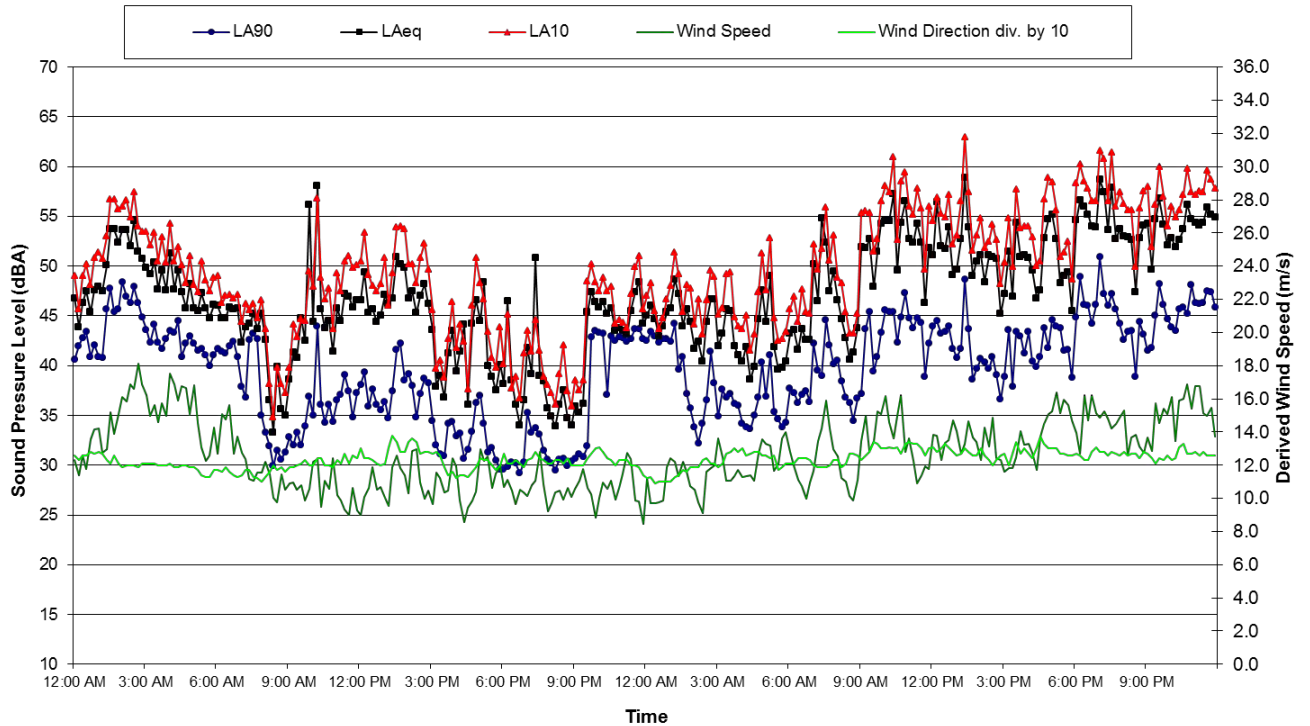

### Location 4 - Lucas Grove Ambient Noise Data - 23 June 2011 and 24 June 2011

Background Noise Monitoring

Location 6  
Ambient Noise Data - 11 June 2011 and 12 June 2011

Location 6  
Ambient Noise Data - 13 June 2011 and 14 June 2011