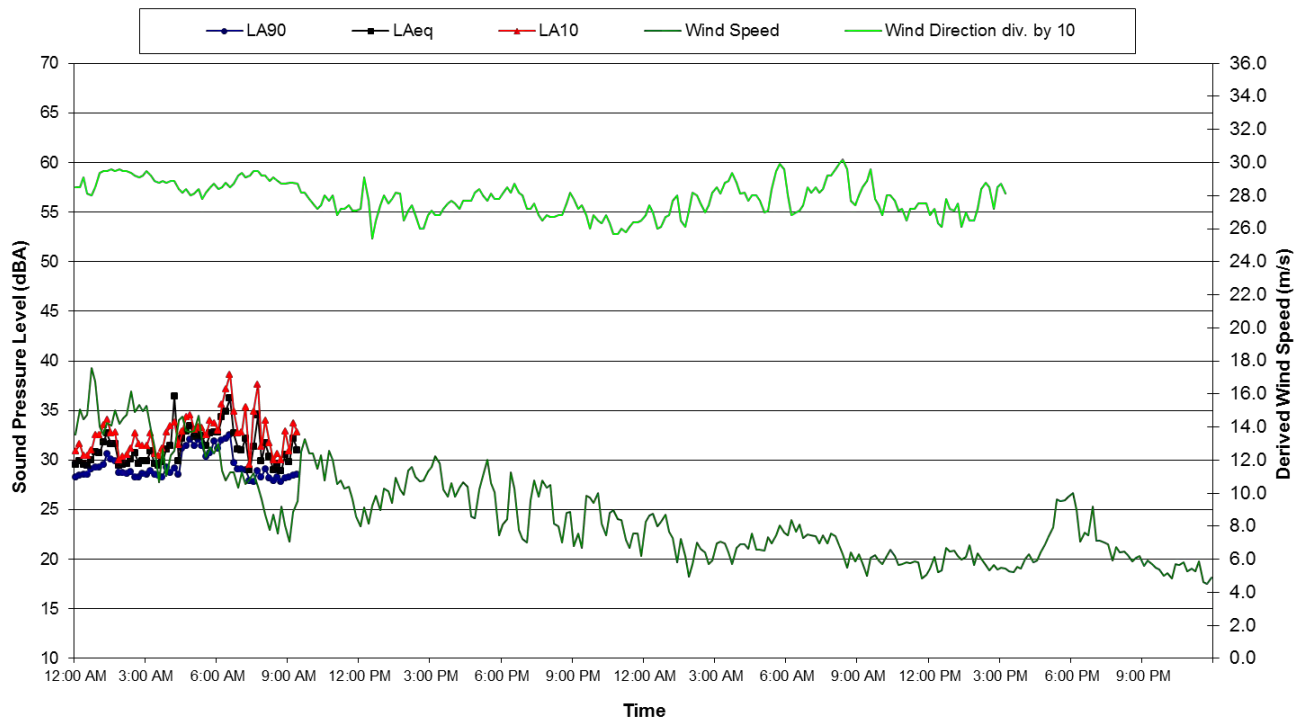

Background Noise Monitoring

Location 4 - Lucas Grove Ambient Noise Data - 23 June 2011 and 24 June 2011