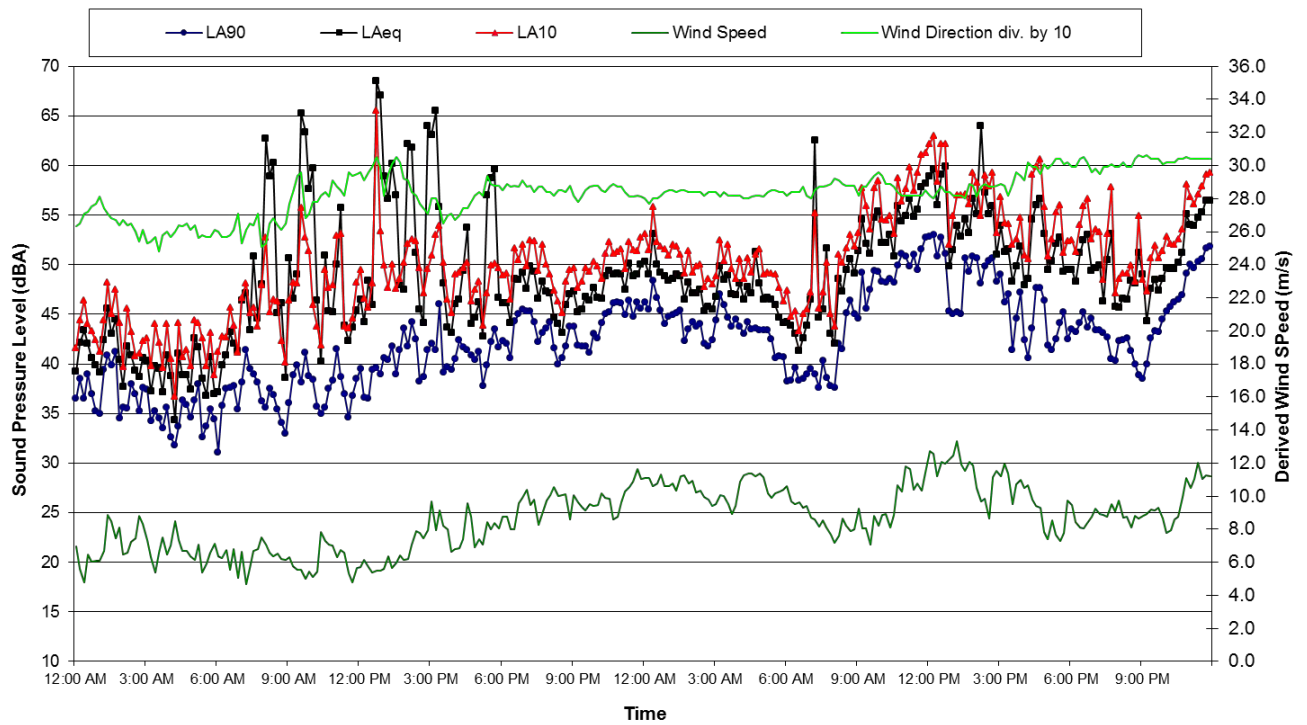

Background Noise Monitoring

Location 8 - Quobleigh
Ambient Noise Data - 19 June 2011 and 20 June 2011