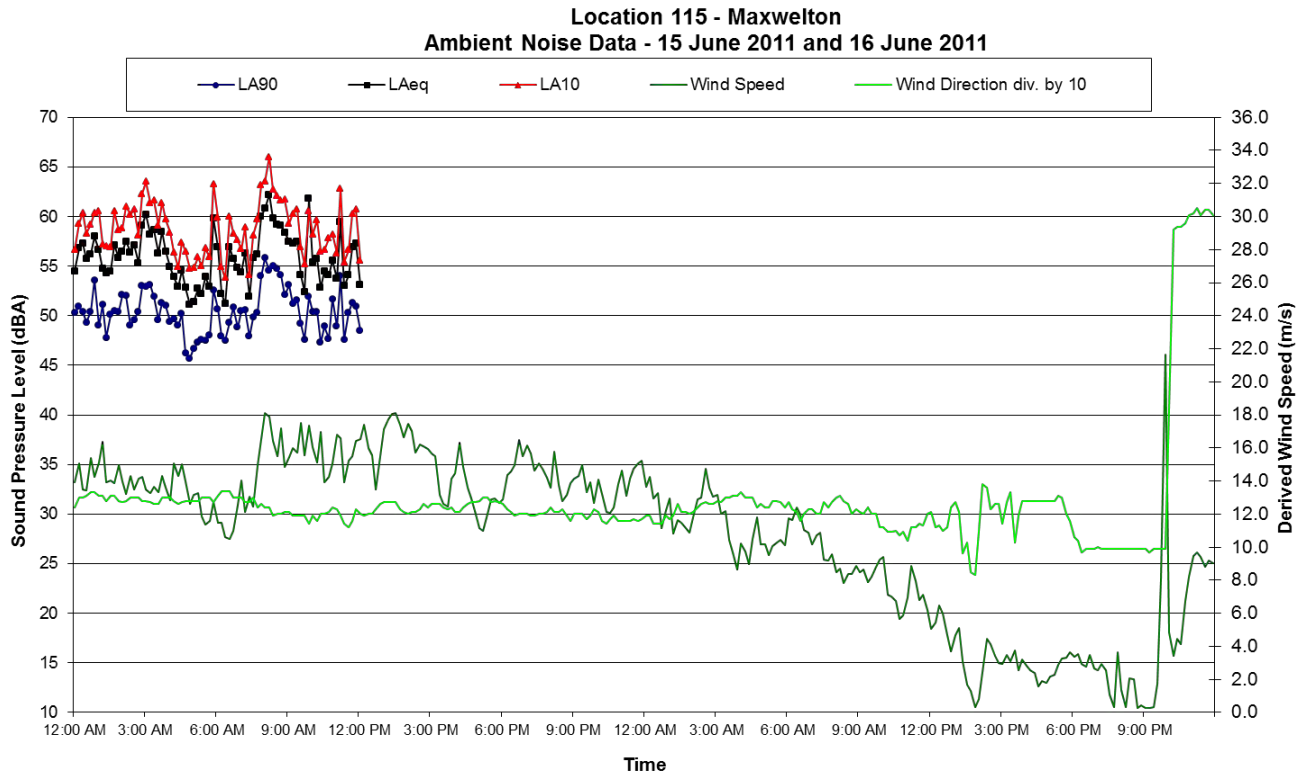

Background Noise Monitoring