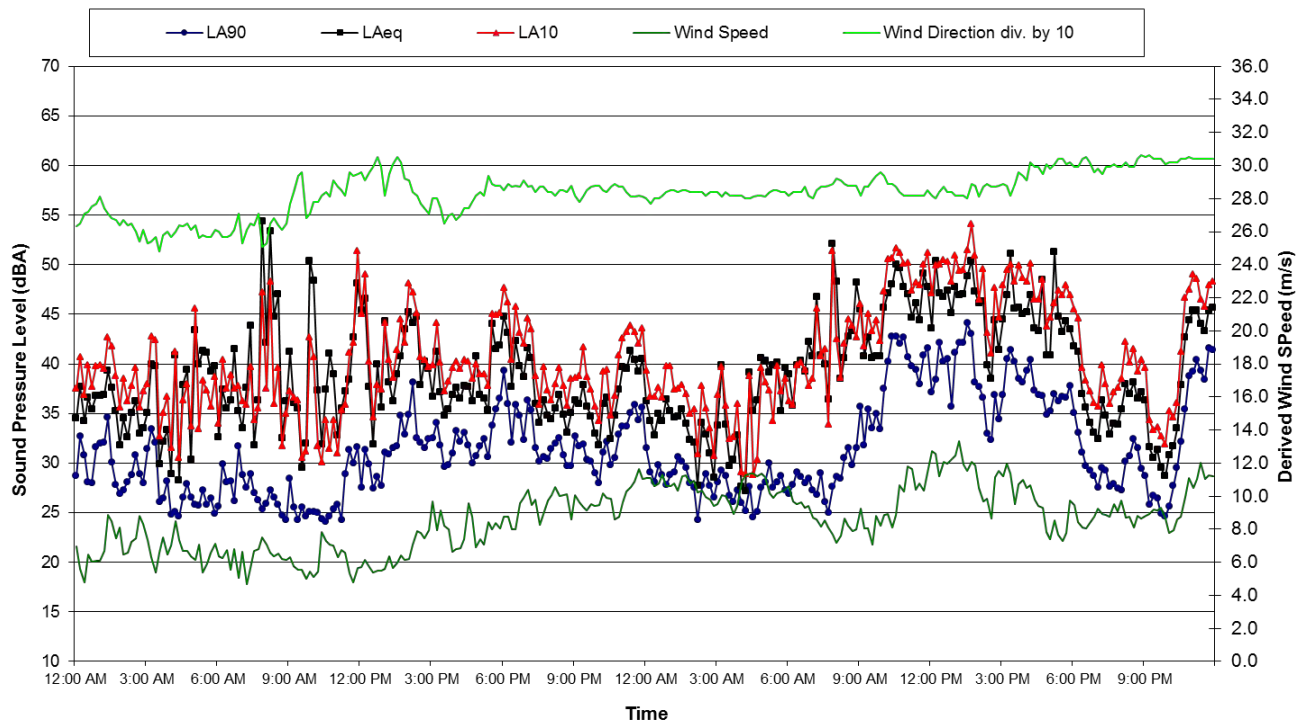

Background Noise Monitoring

Location 128
Ambient Noise Data - 19 June 2011 and 20 June 2011