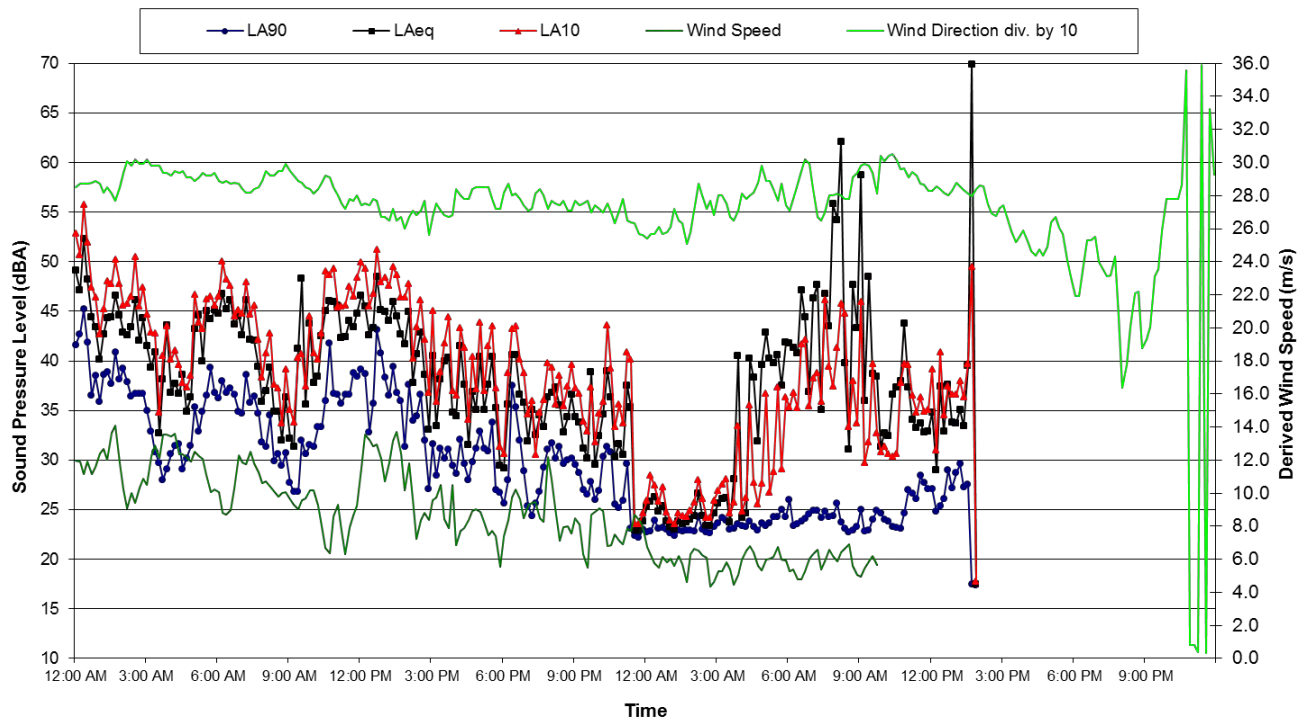

Background Noise Monitoring

Location 128
Ambient Noise Data - 23 June 2011 and 24 June 2011