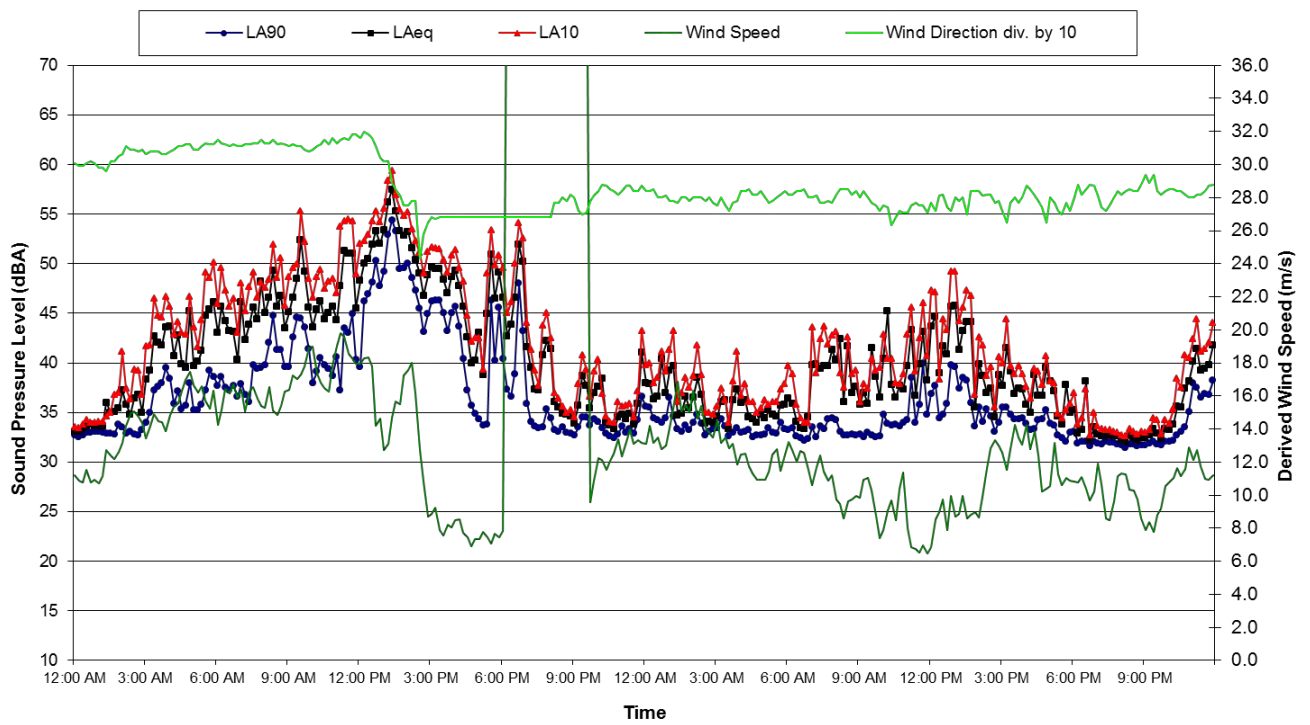

Location 10  
Ambient Noise Data - 17 June 2011 and 18 June 2011

Background Noise Monitoring

Location 10  
Ambient Noise Data - 19 June 2011 and 20 June 2011

Location 10  
Ambient Noise Data - 21 June 2011 and 22 June 2011