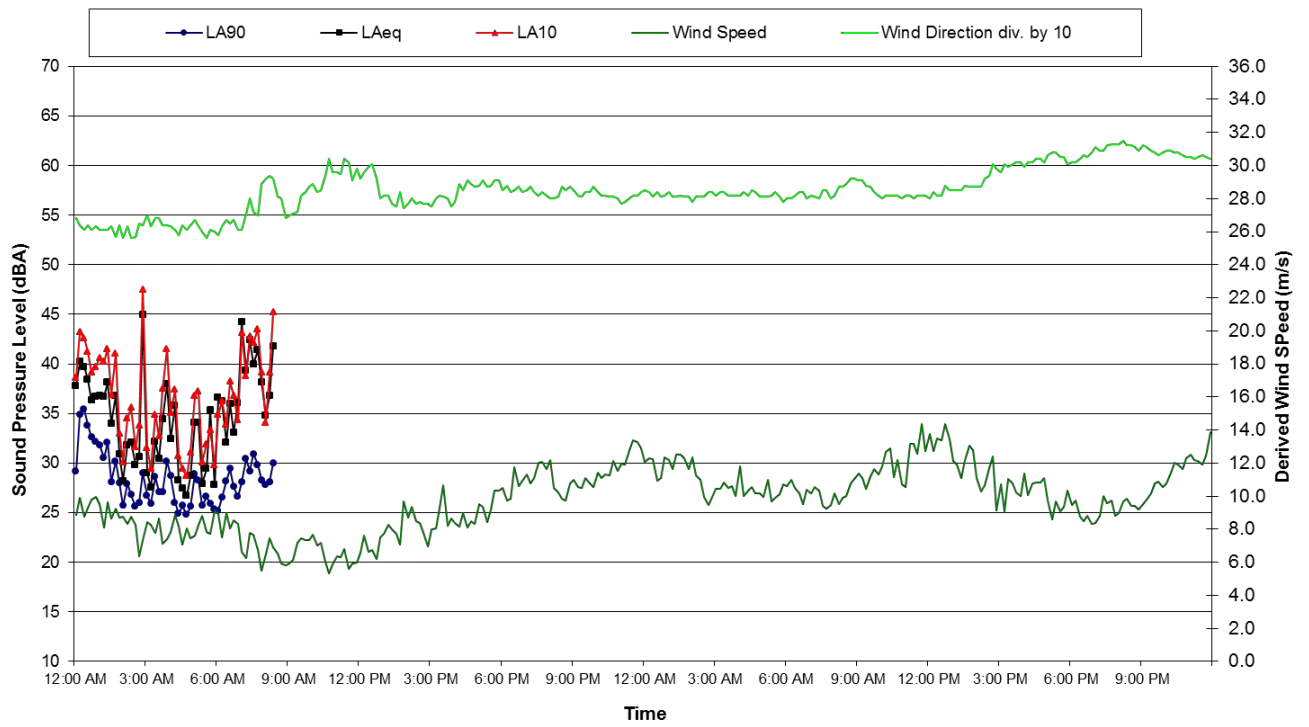

Background Noise Monitoring

Location 7 - Mingary Park
Ambient Noise Data - 19 June 2011 and 20 June 2011