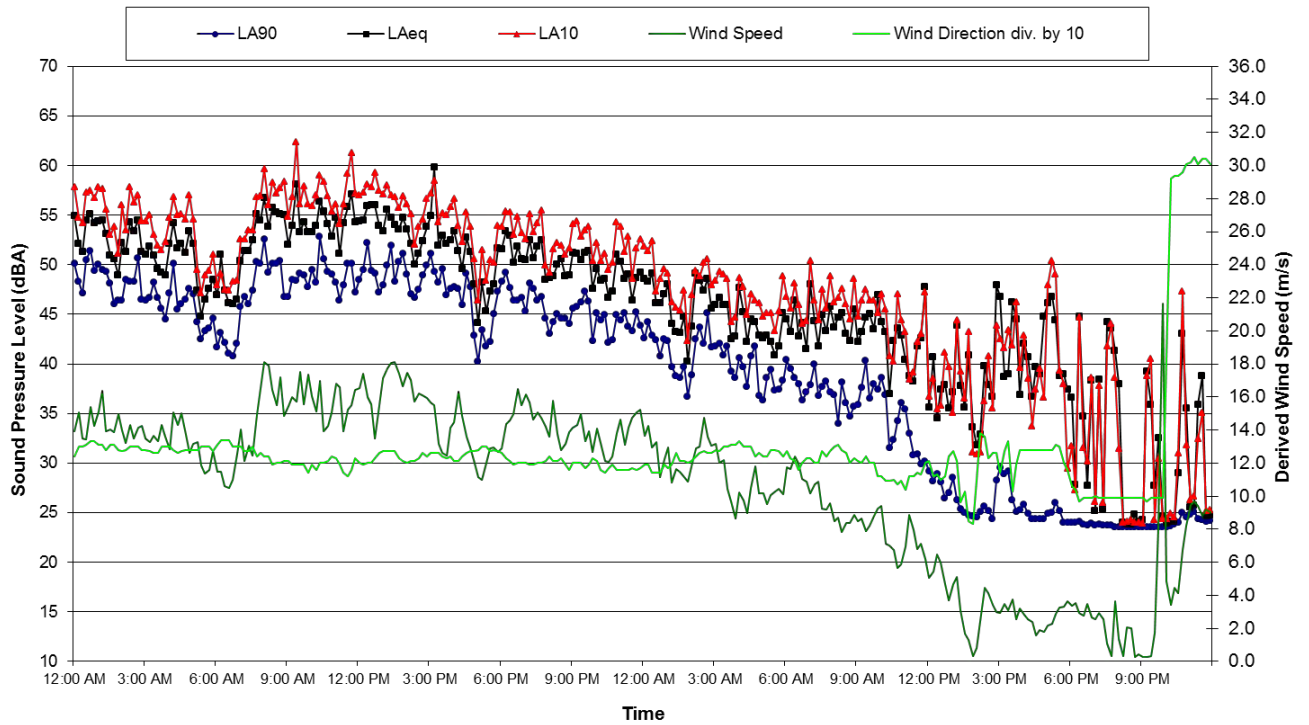

Location 7 - Mingary Park  
Ambient Noise Data - 11 June 2011 and 12 June 2011

Location 7 - Mingary Park  
Ambient Noise Data - 13 June 2011 and 14 June 2011

Background Noise Monitoring

Location 7 - Mingary Park  
Ambient Noise Data - 15 June 2011 and 16 June 2011