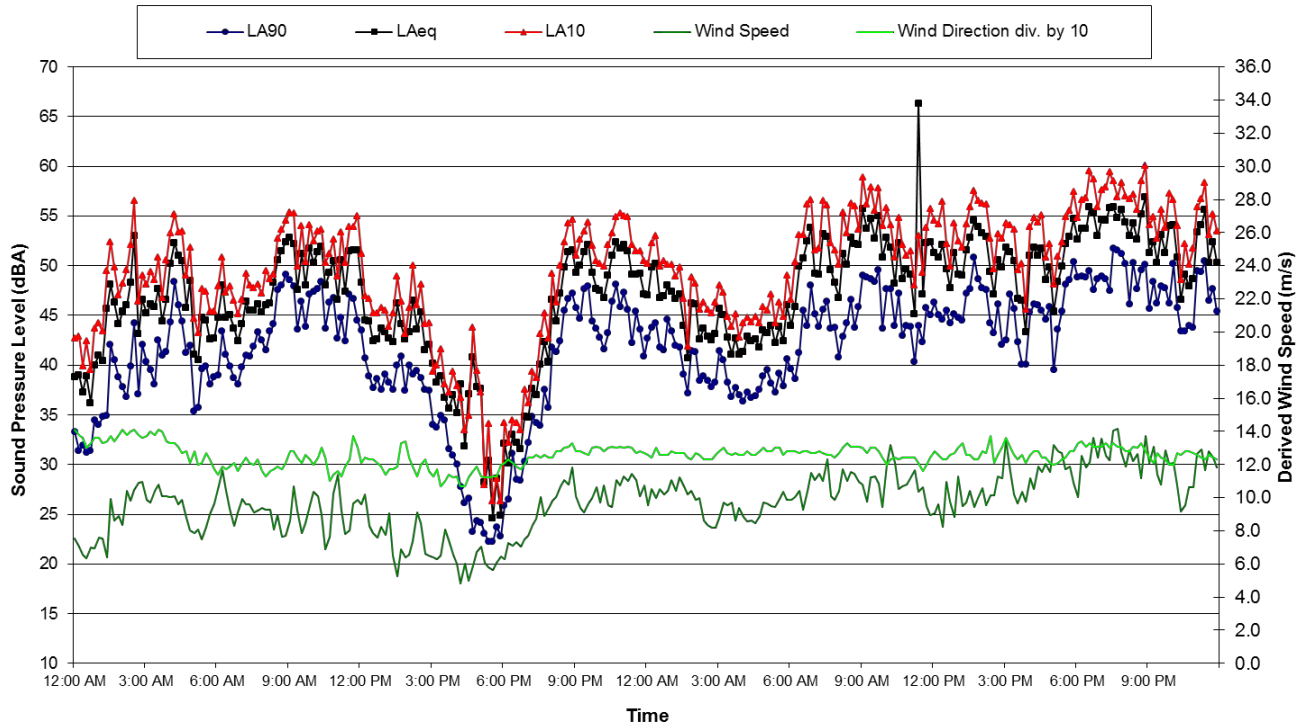

Background Noise Monitoring

Location 115 - Maxwellton
Ambient Noise Data - 11 June 2011 and 12 June 2011