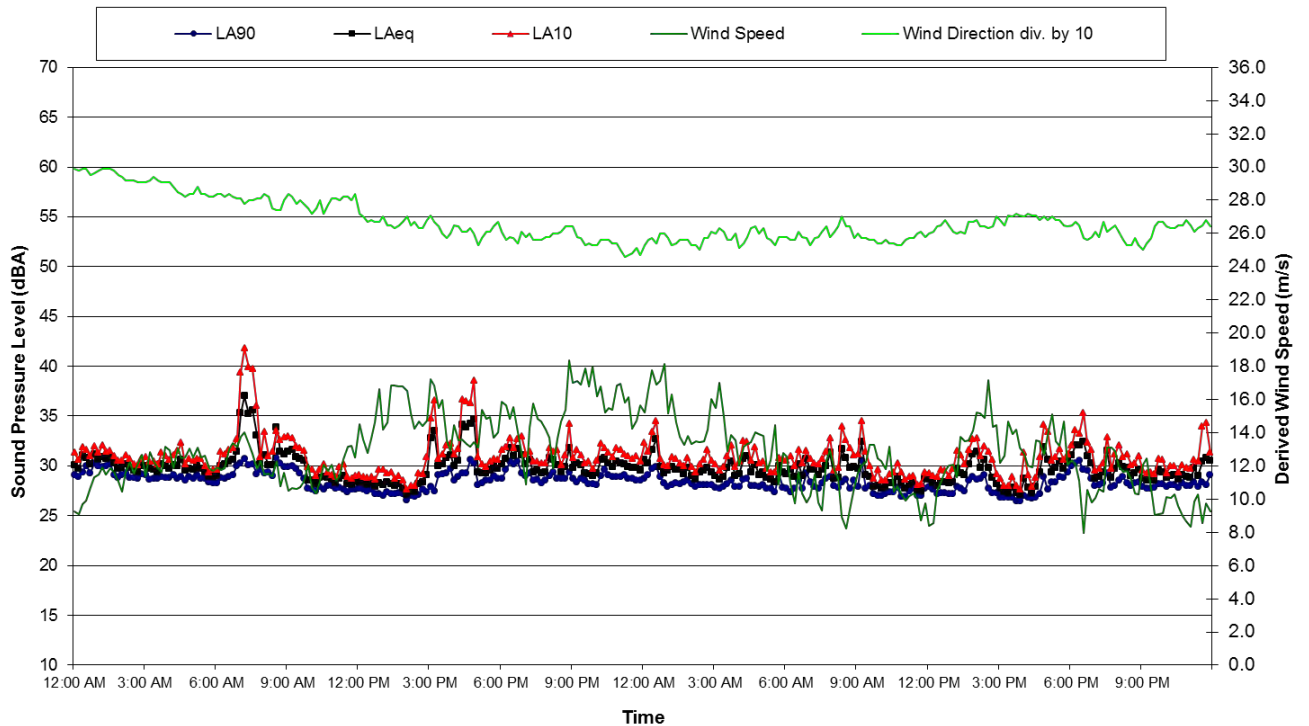

Location 4 - Lucas Grove  
Ambient Noise Data - 9 June 2011 and 10 June 2011

Background Noise Monitoring

Location 4 - Lucas Grove  
Ambient Noise Data - 11 June 2011 and 12 June 2011

Location 4 - Lucas Grove  
Ambient Noise Data - 13 June 2011 and 14 June 2011

Background Noise Monitoring

Location 4 - Lucas Grove  
Ambient Noise Data - 15 June 2011 and 16 June 2011

Location 4 - Lucas Grove  
Ambient Noise Data - 17 June 2011 and 18 June 2011

Background Noise Monitoring