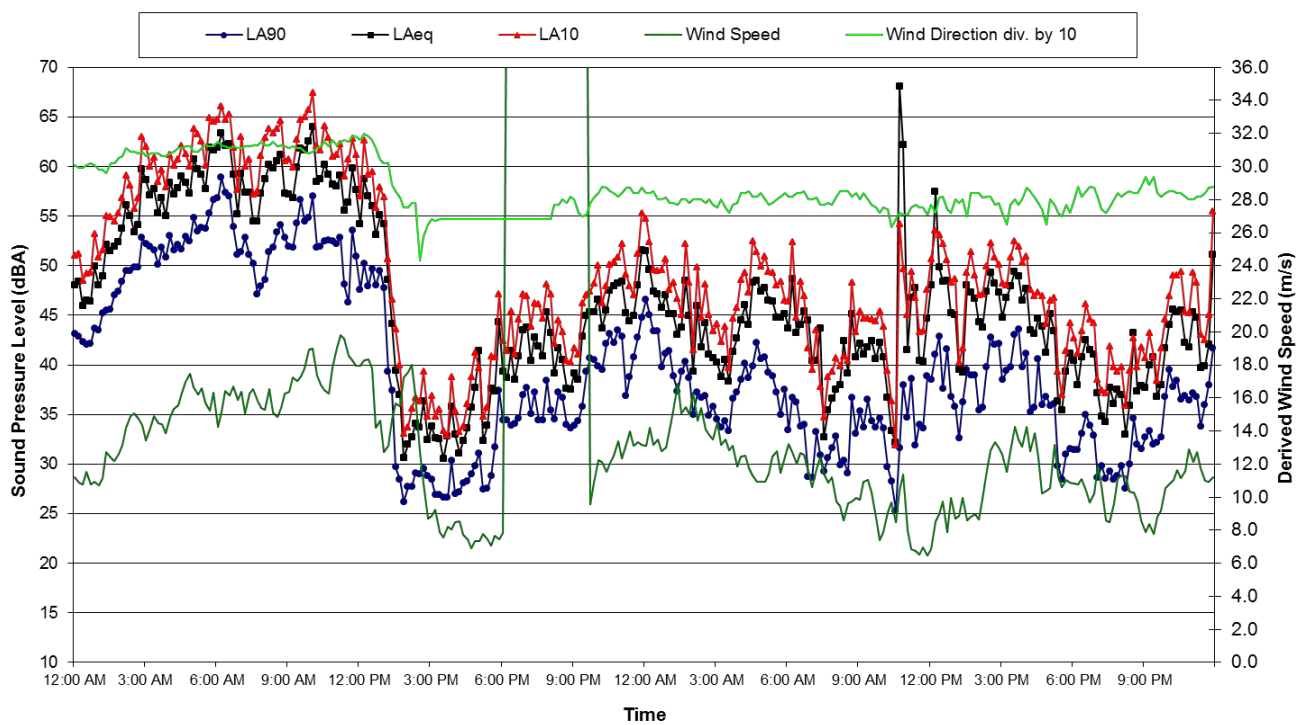

Background Noise Monitoring

Background Noise Monitoring

Location 128  
Ambient Noise Data - 19 June 2011 and 20 June 2011

Location 128  
Ambient Noise Data - 21 June 2011 and 22 June 2011

Background Noise Monitoring