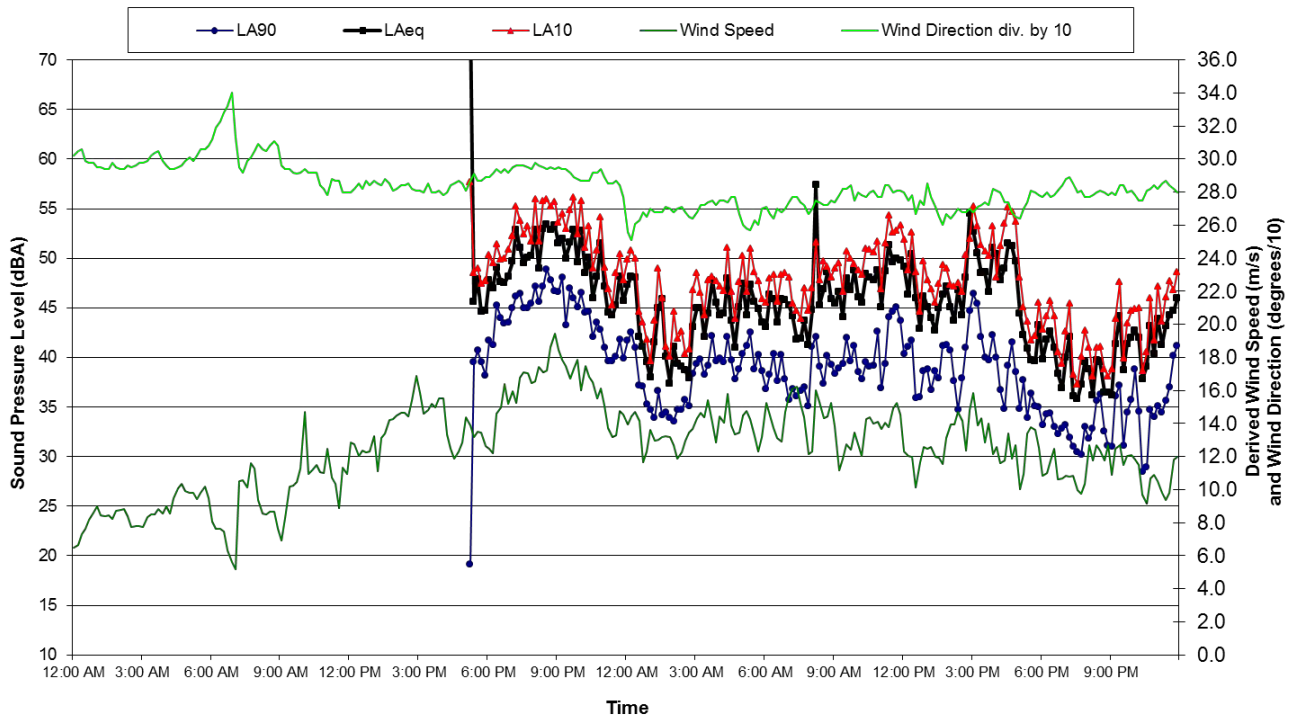

## Background Noise Monitoring

Location 7 - Mingary Park  
Ambient Noise Data - 19 June 2011 and 20 June 2011

Background Noise Monitoring

Location 4 - Lucas Grove  
Ambient Noise Data - 7 June 2011 and 8 June 2011

Location 4 - Lucas Grove  
Ambient Noise Data - 9 June 2011 and 10 June 2011

Background Noise Monitoring

Location 4 - Lucas Grove  
Ambient Noise Data - 11 June 2011 and 12 June 2011

Location 4 - Lucas Grove  
Ambient Noise Data - 13 June 2011 and 14 June 2011