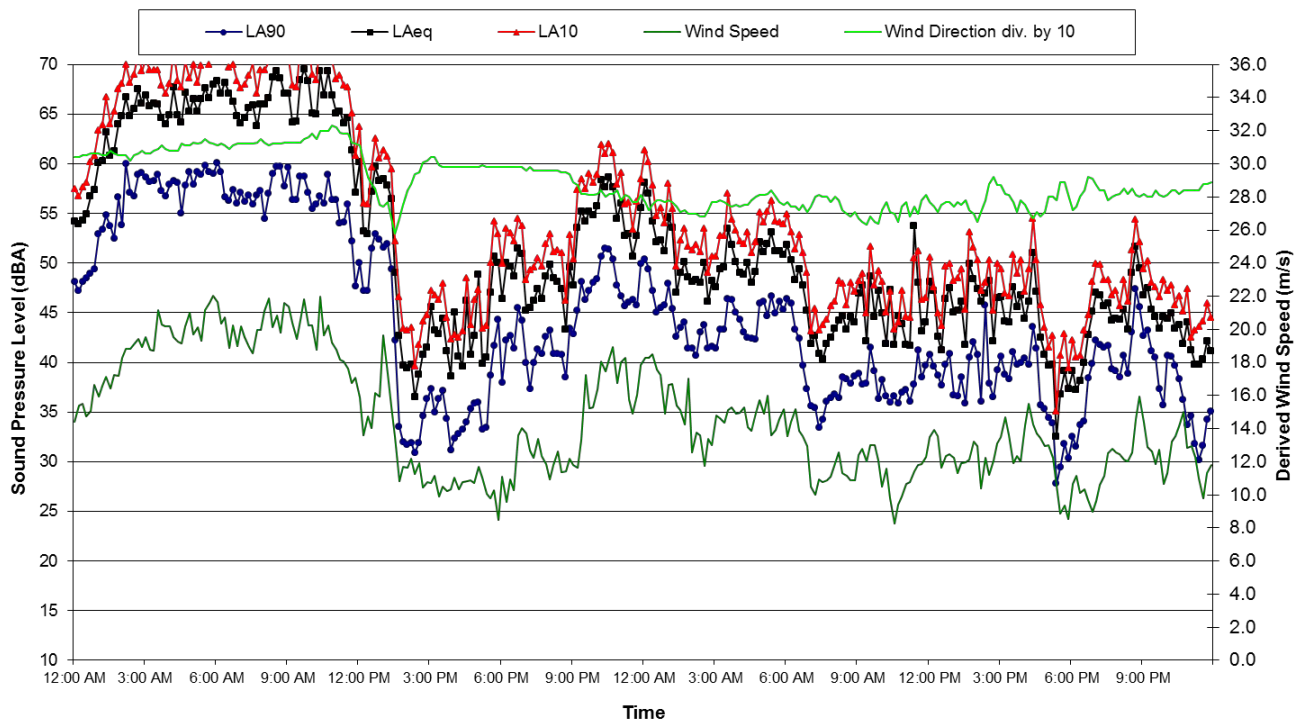

### Location 4 - Lucas Grove Ambient Noise Data - 23 June 2011 and 24 June 2011

Background Noise Monitoring

Location 6  
Ambient Noise Data - 11 June 2011 and 12 June 2011

Location 6  
Ambient Noise Data - 13 June 2011 and 14 June 2011

Background Noise Monitoring

Background Noise Monitoring

Location 6  
Ambient Noise Data - 19 June 2011 and 20 June 2011

Location 6  
Ambient Noise Data - 21 June 2011 and 22 June 2011

**Location 6**  
**Ambient Noise Data - 23 June 2011 and 24 June 2011**