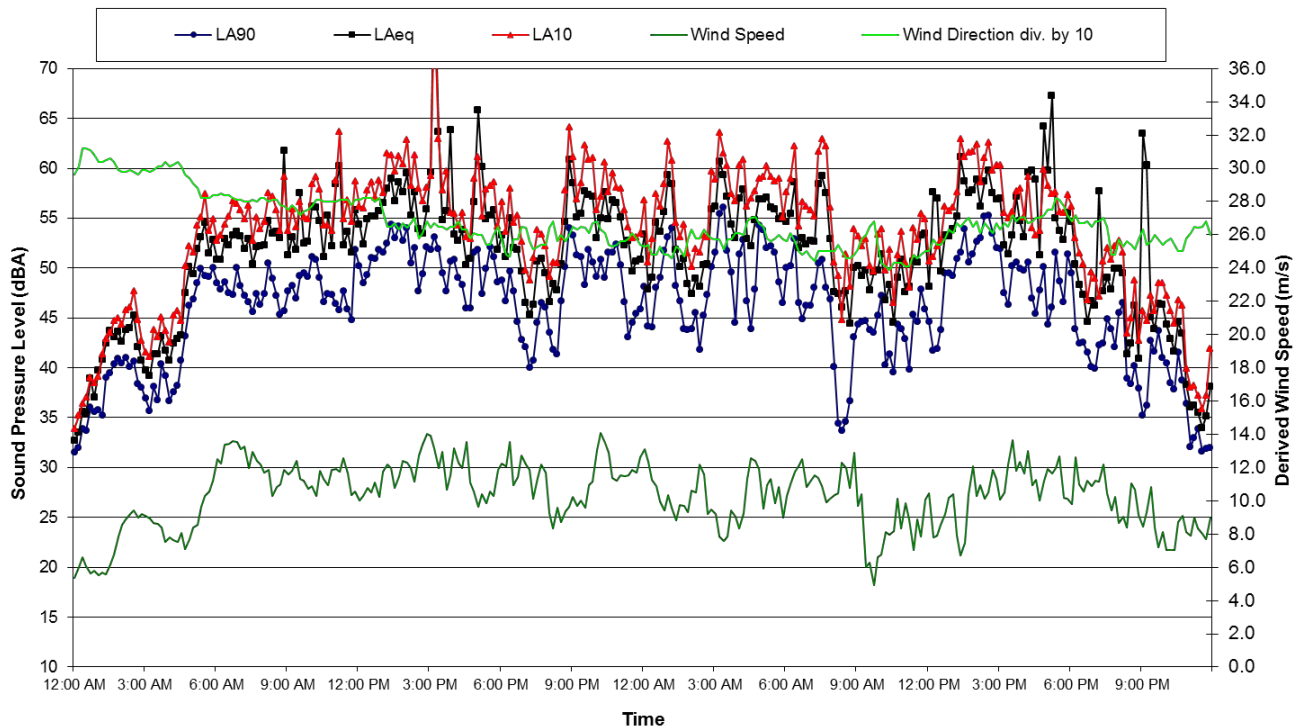

Location 8 - Quobleigh
Ambient Noise Data - 17 June 2011 and 18 June 2011