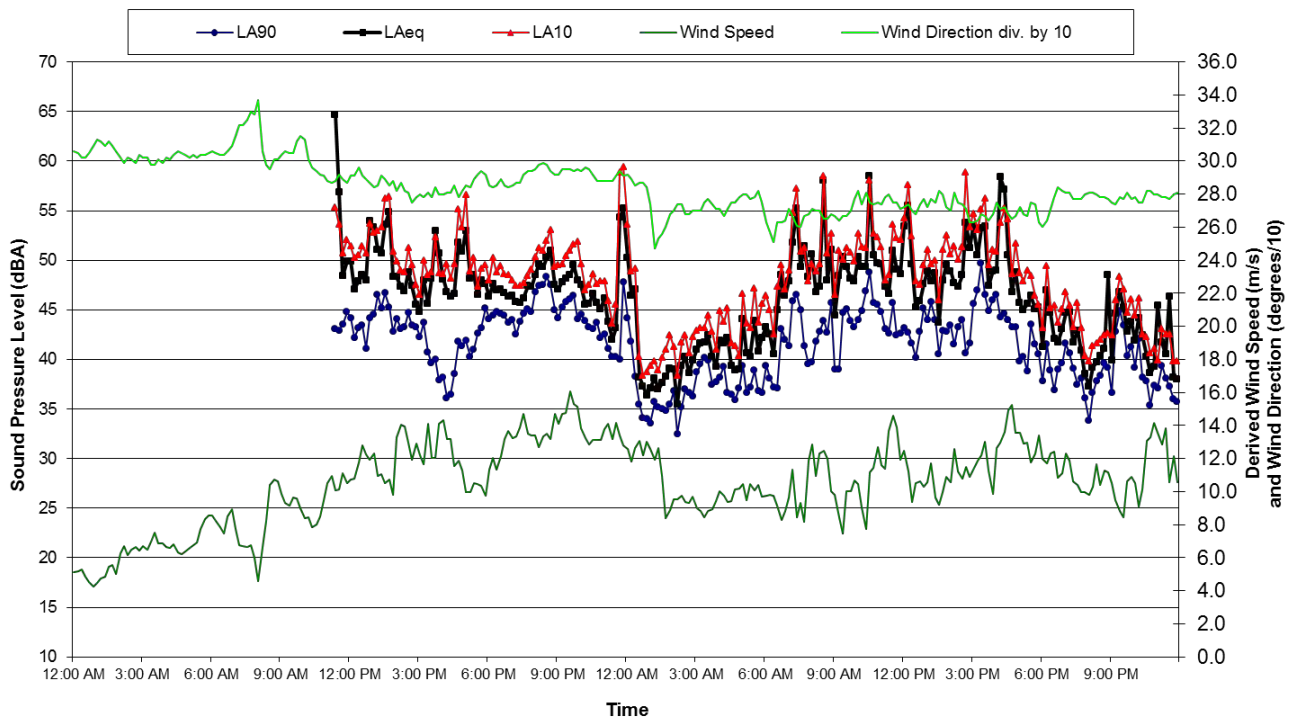

Background Noise Monitoring

Location 9 - Paling Yards  
Ambient Noise Data - 7 June 2011 and 8 June 2011

Location 9 - Paling Yards  
Ambient Noise Data - 9 June 2011 and 10 June 2011

Background Noise Monitoring