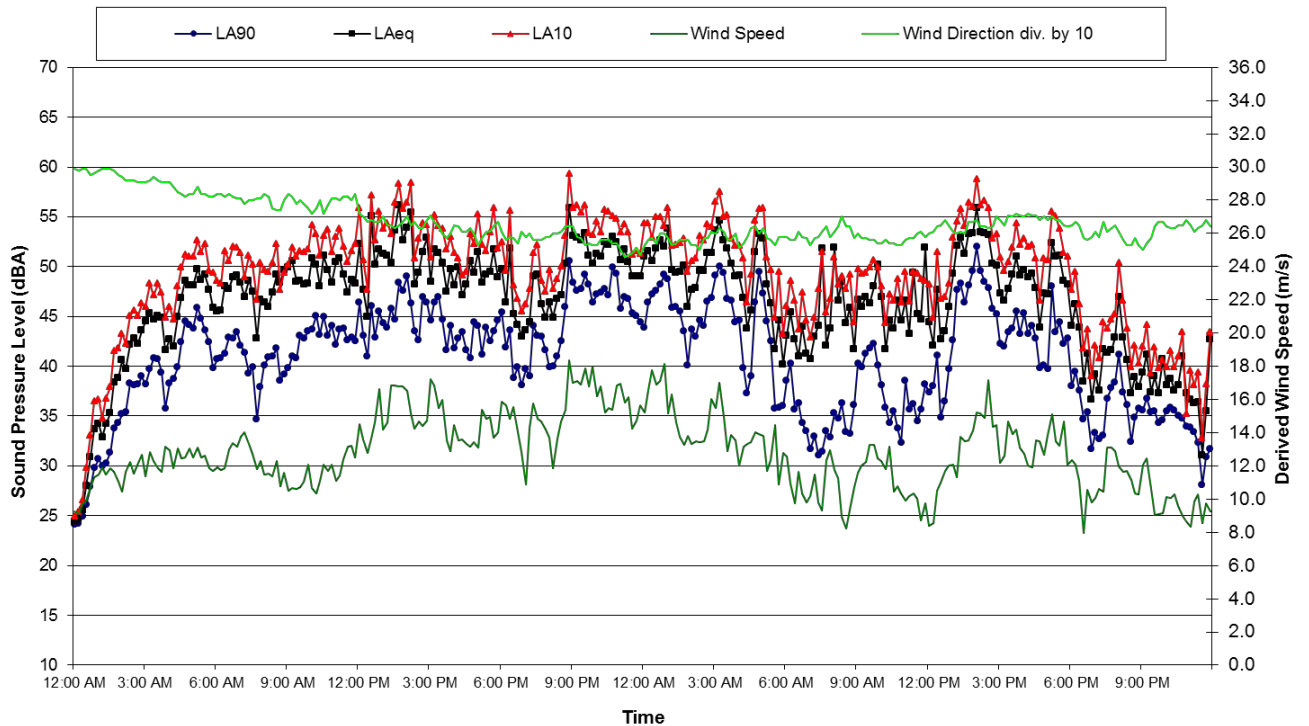

Location 7 - Mingary Park
Ambient Noise Data - 17 June 2011 and 18 June 2011