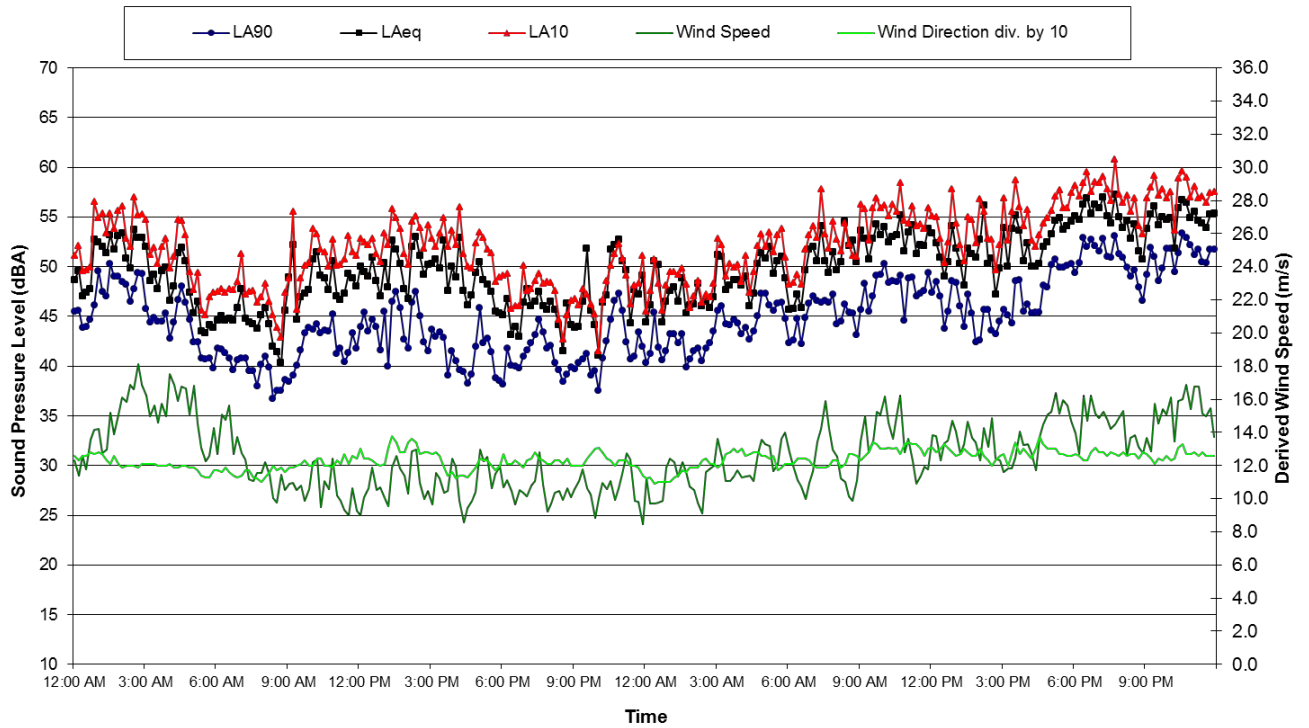

Location 7 - Mingary Park
Ambient Noise Data - 13 June 2011 and 14 June 2011