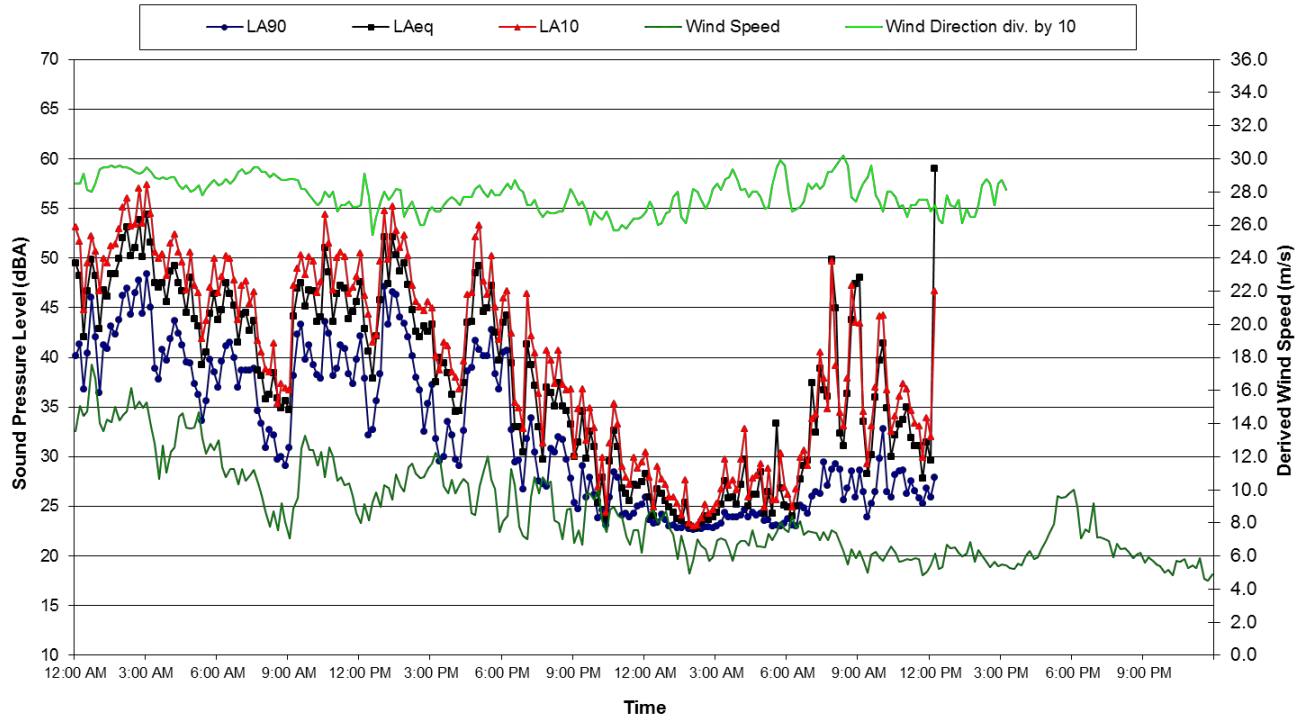

Background Noise Monitoring

Background Noise Monitoring

Location 6  
Ambient Noise Data - 19 June 2011 and 20 June 2011

Location 6  
Ambient Noise Data - 21 June 2011 and 22 June 2011

**Location 6**  
**Ambient Noise Data - 23 June 2011 and 24 June 2011**