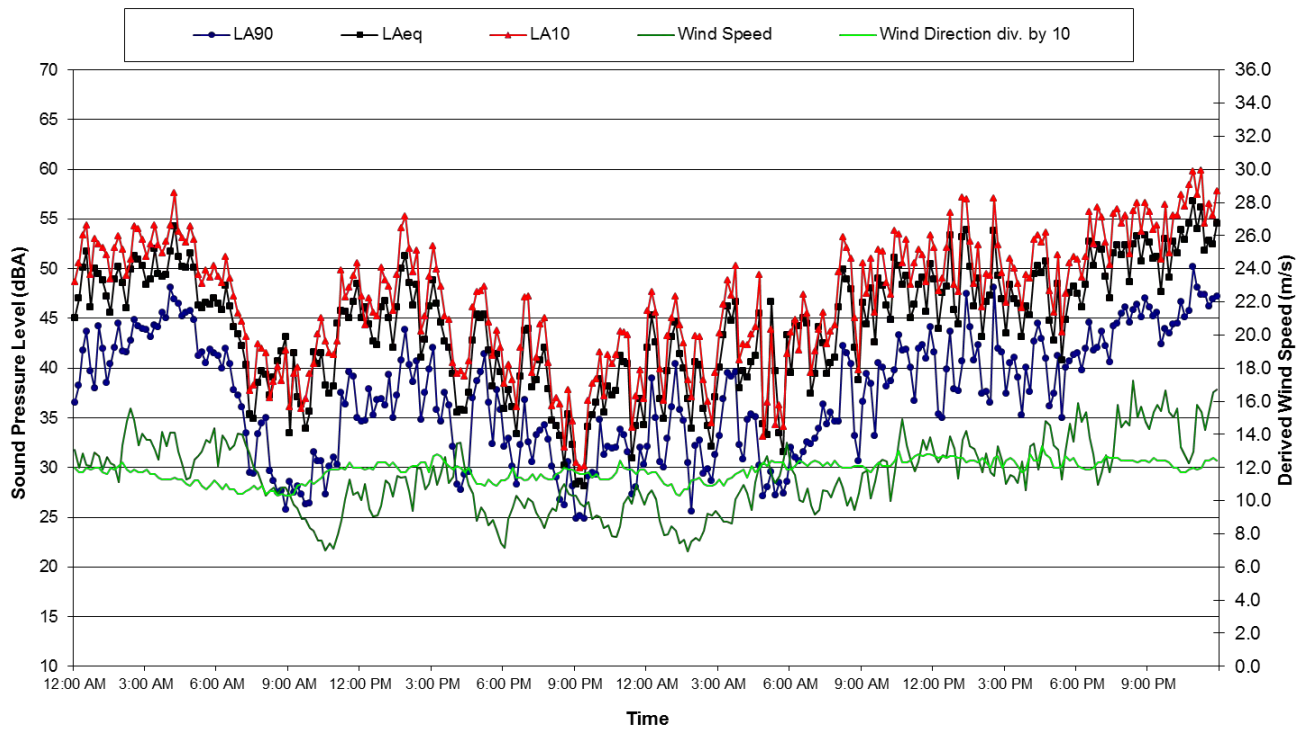

Background Noise Monitoring

Background Noise Monitoring

Background Noise Monitoring

Location 128  
Ambient Noise Data - 11 June 2011 and 12 June 2011

Location 128  
Ambient Noise Data - 13 June 2011 and 14 June 2011