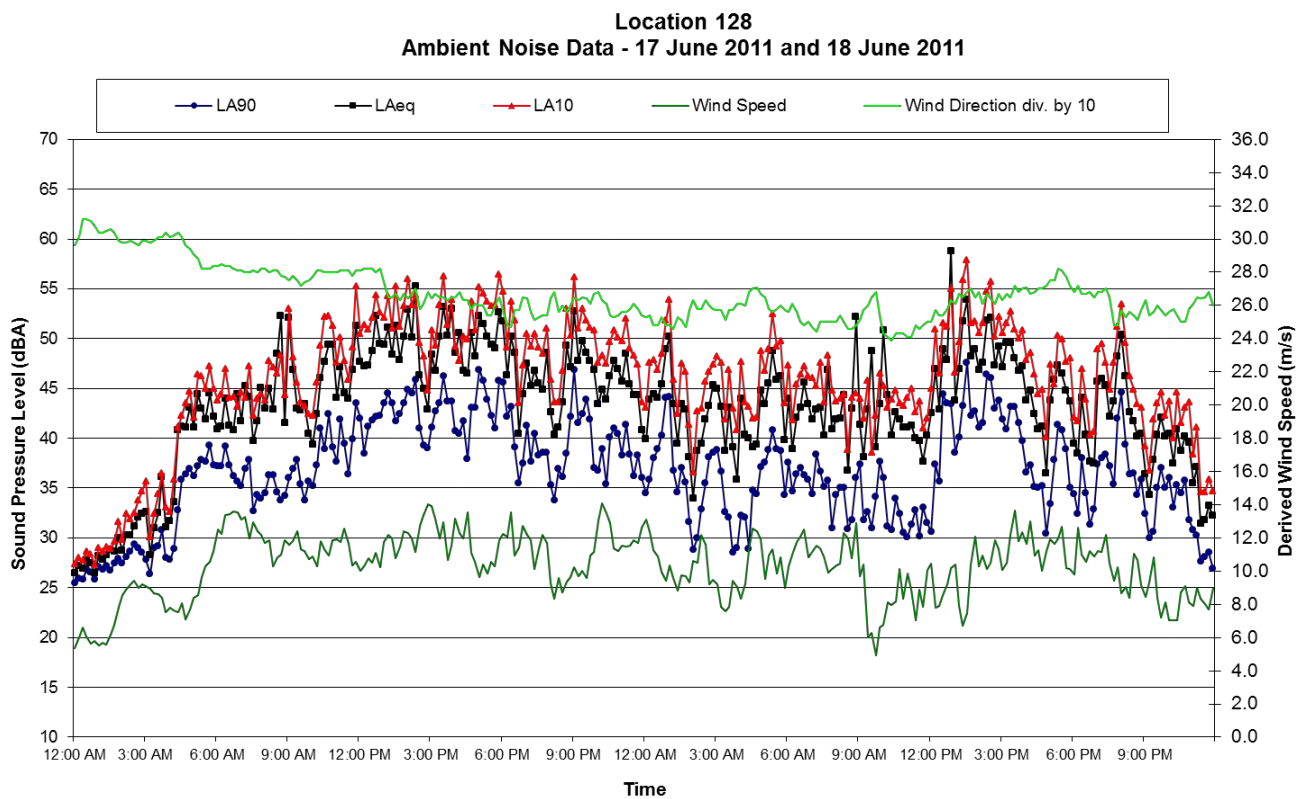

Background Noise Monitoring