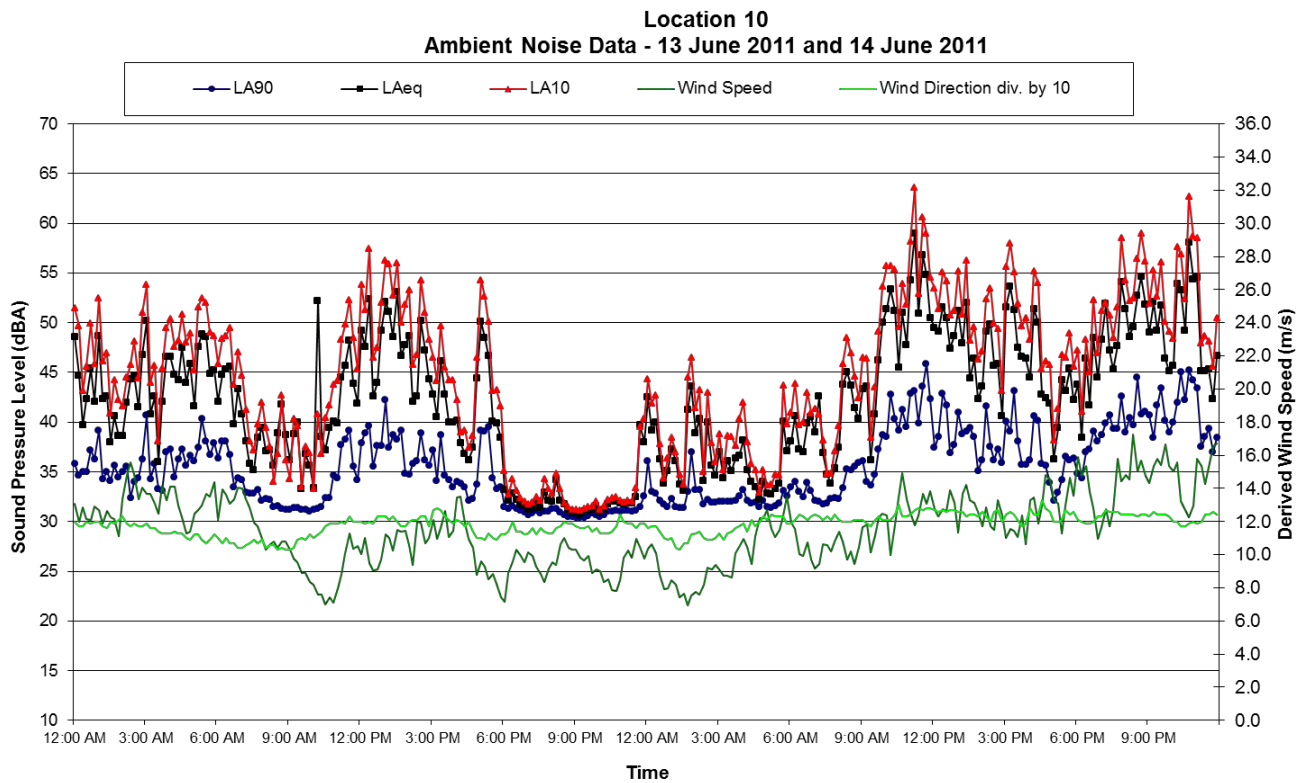

Background Noise Monitoring