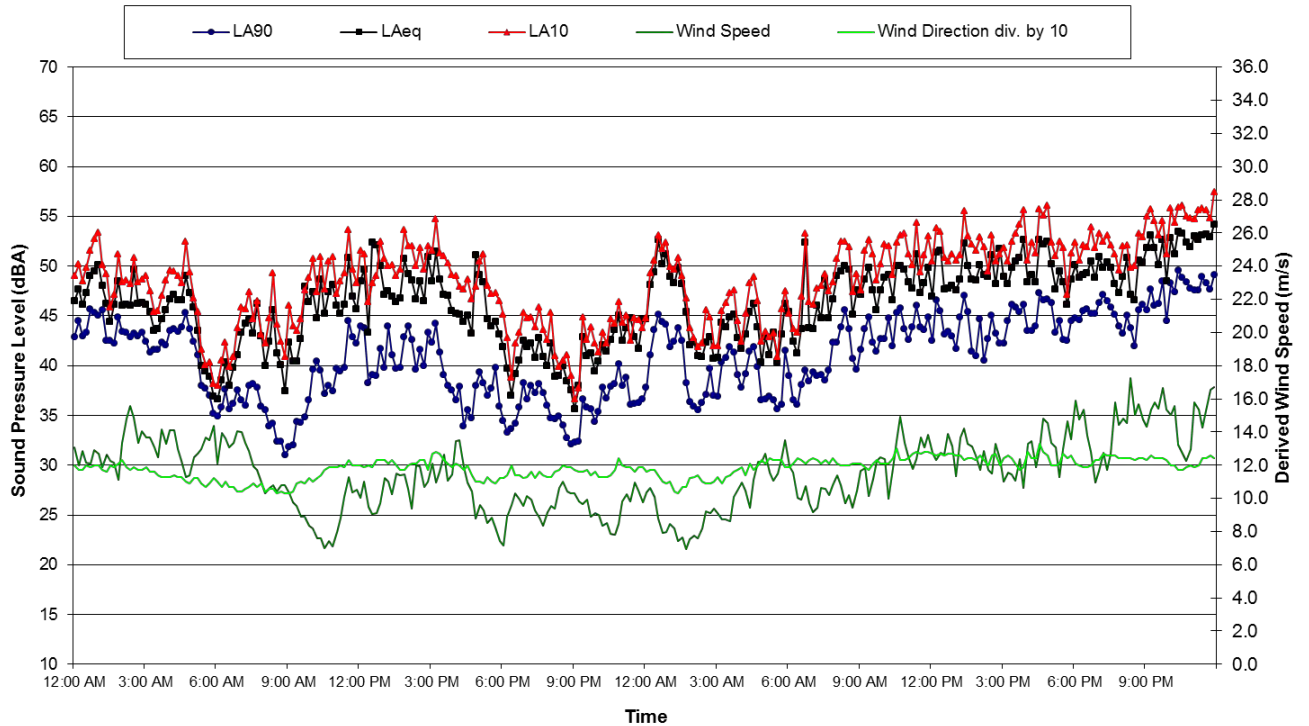

Location 9 - Paling Yards
Ambient Noise Data - 13 June 2011 and 14 June 2011