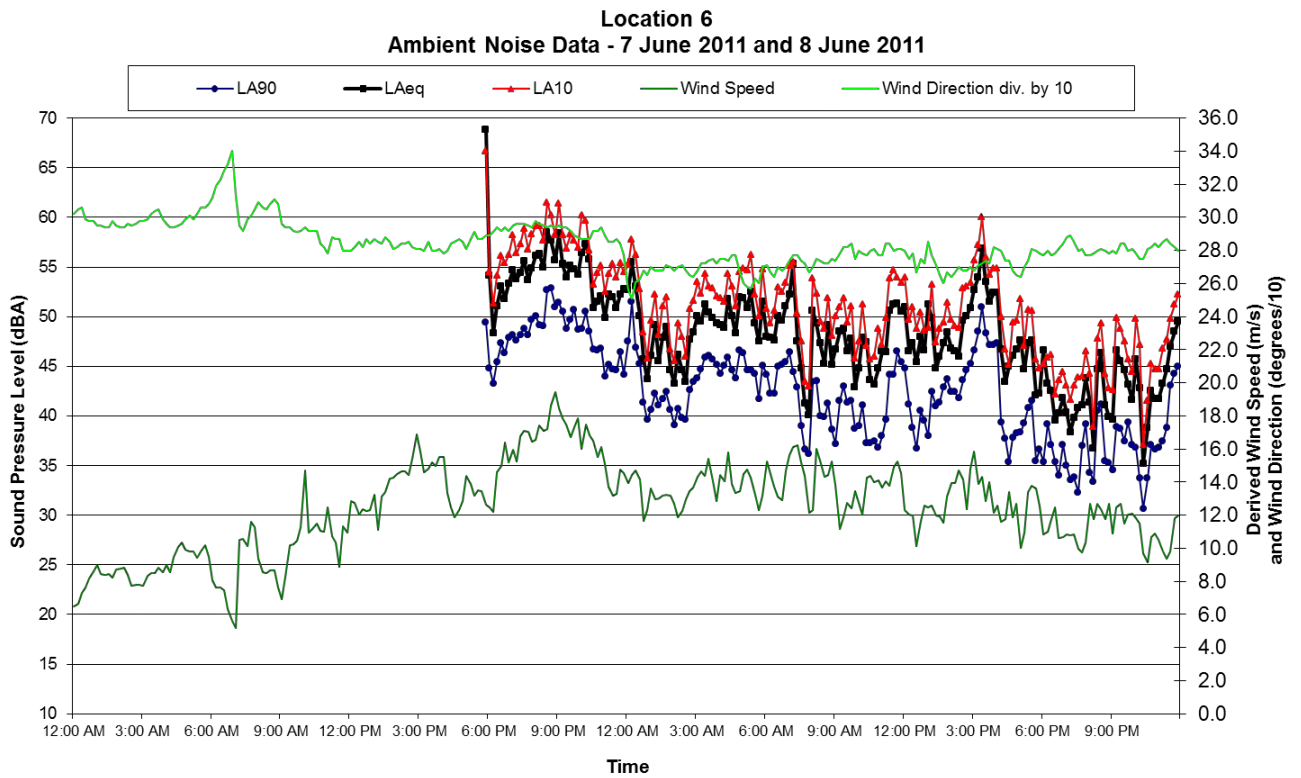

Background Noise Monitoring