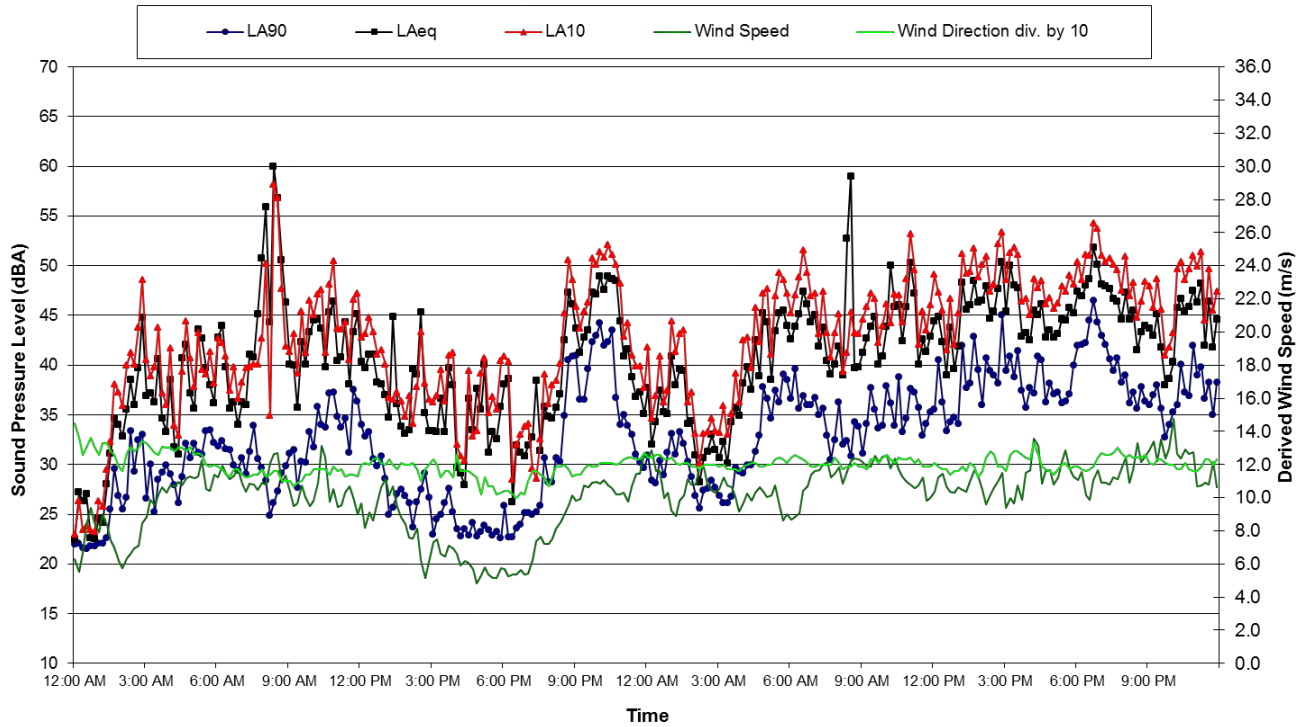

Background Noise Monitoring

Background Noise Monitoring

Background Noise Monitoring

Location 128  
Ambient Noise Data - 11 June 2011 and 12 June 2011

Location 128  
Ambient Noise Data - 13 June 2011 and 14 June 2011