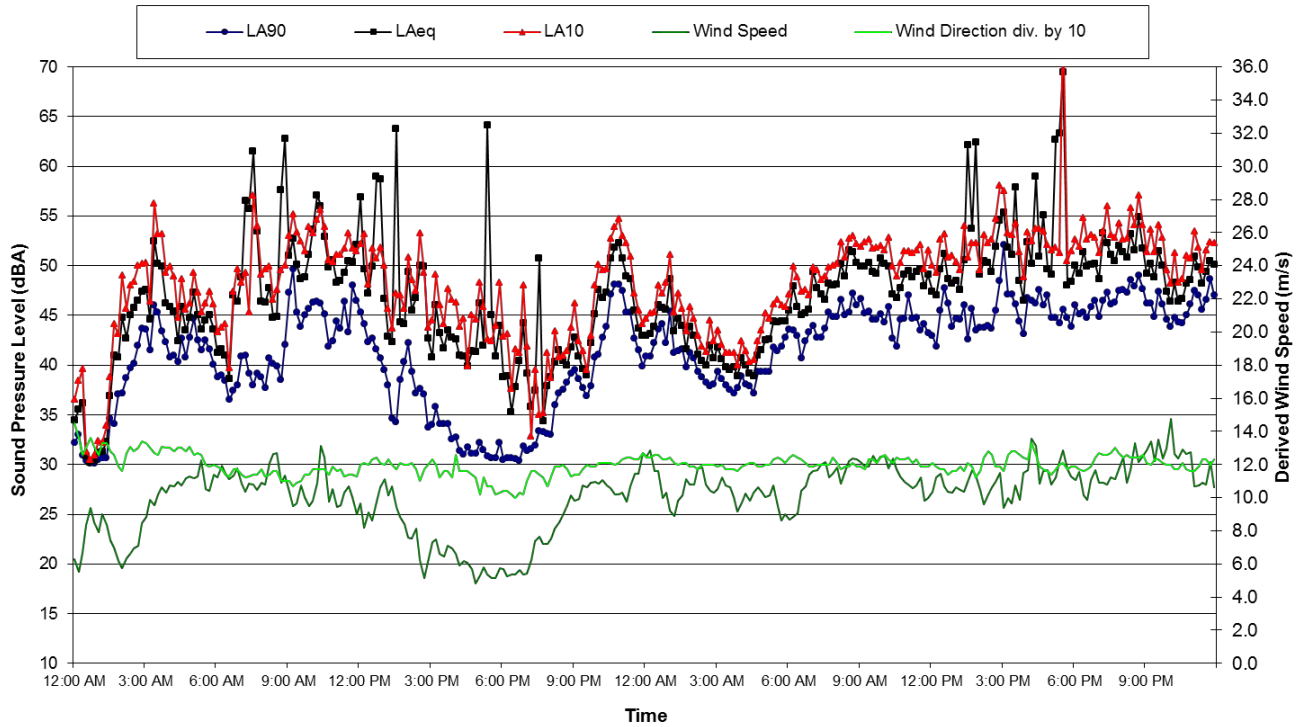

Background Noise Monitoring

Location 8 - Quobleigh
Ambient Noise Data - 11 June 2011 and 12 June 2011