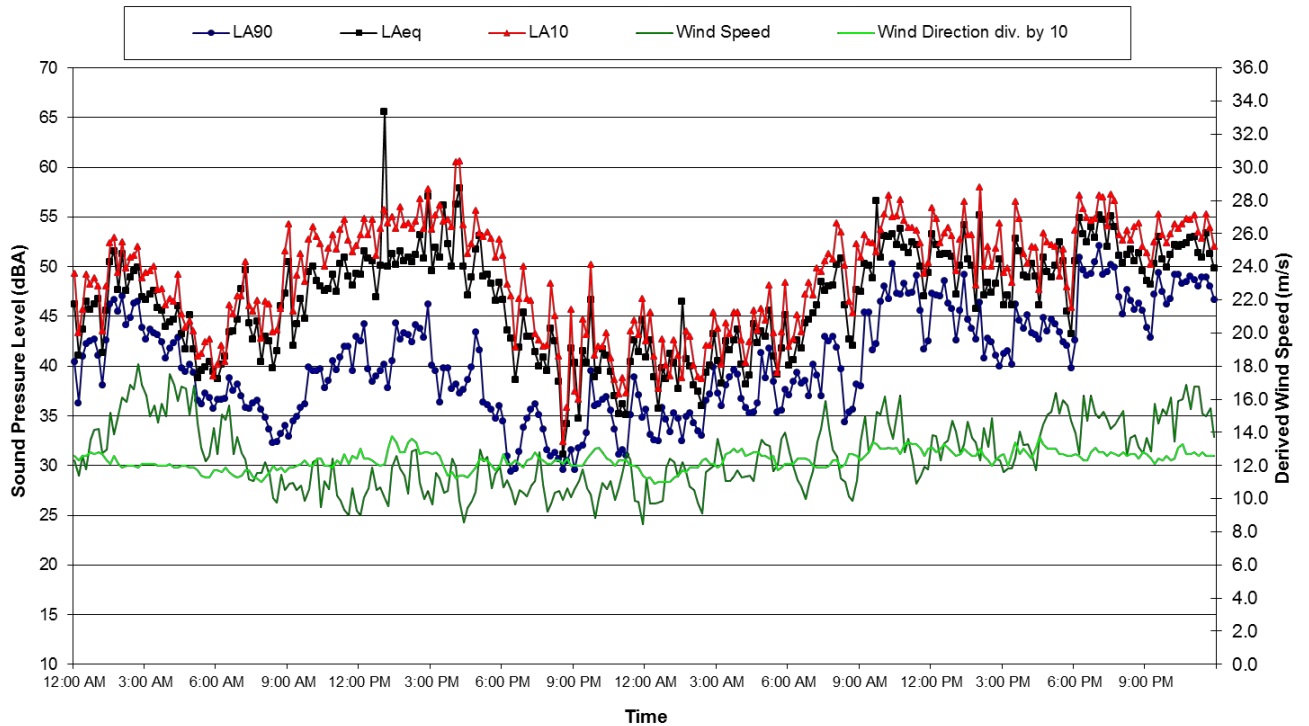

Location 4 - Lucas Grove  
Ambient Noise Data - 9 June 2011 and 10 June 2011

Background Noise Monitoring

Location 4 - Lucas Grove  
Ambient Noise Data - 11 June 2011 and 12 June 2011

Location 4 - Lucas Grove  
Ambient Noise Data - 13 June 2011 and 14 June 2011