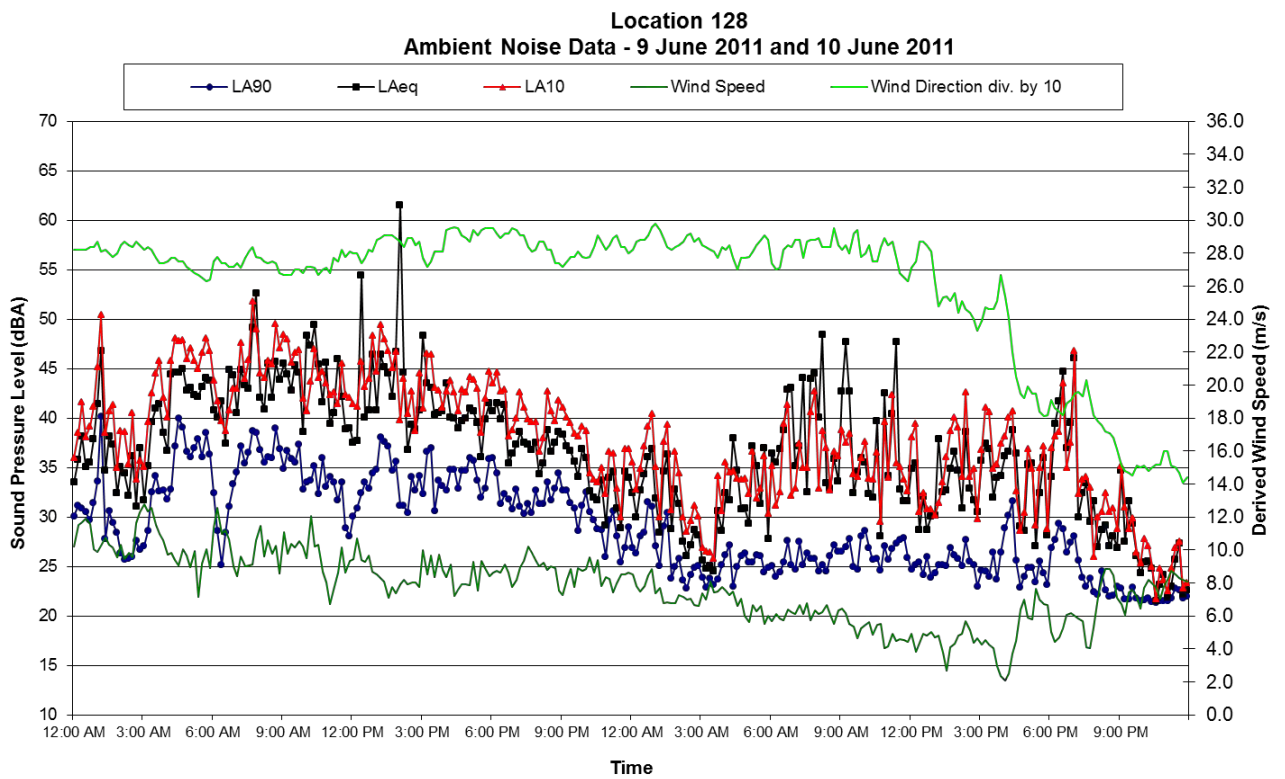

Background Noise Monitoring