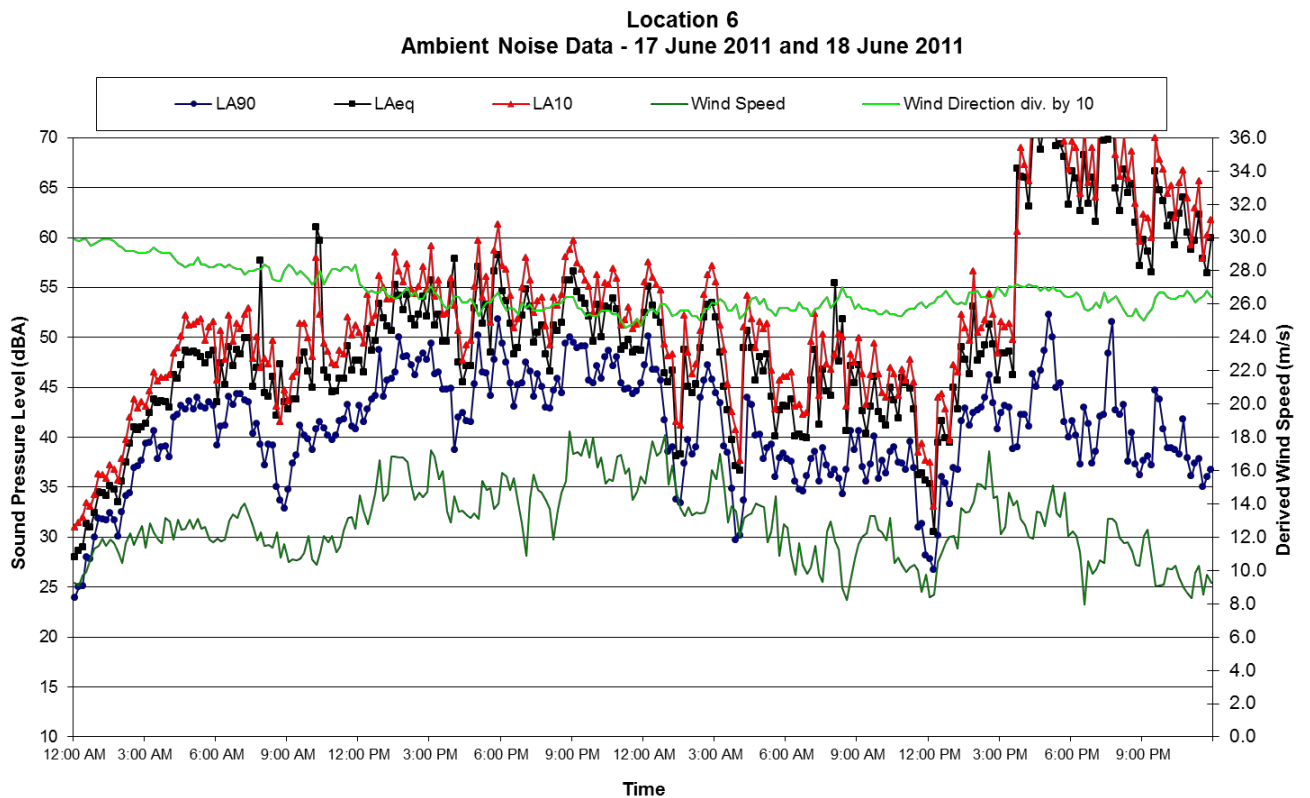

Background Noise Monitoring