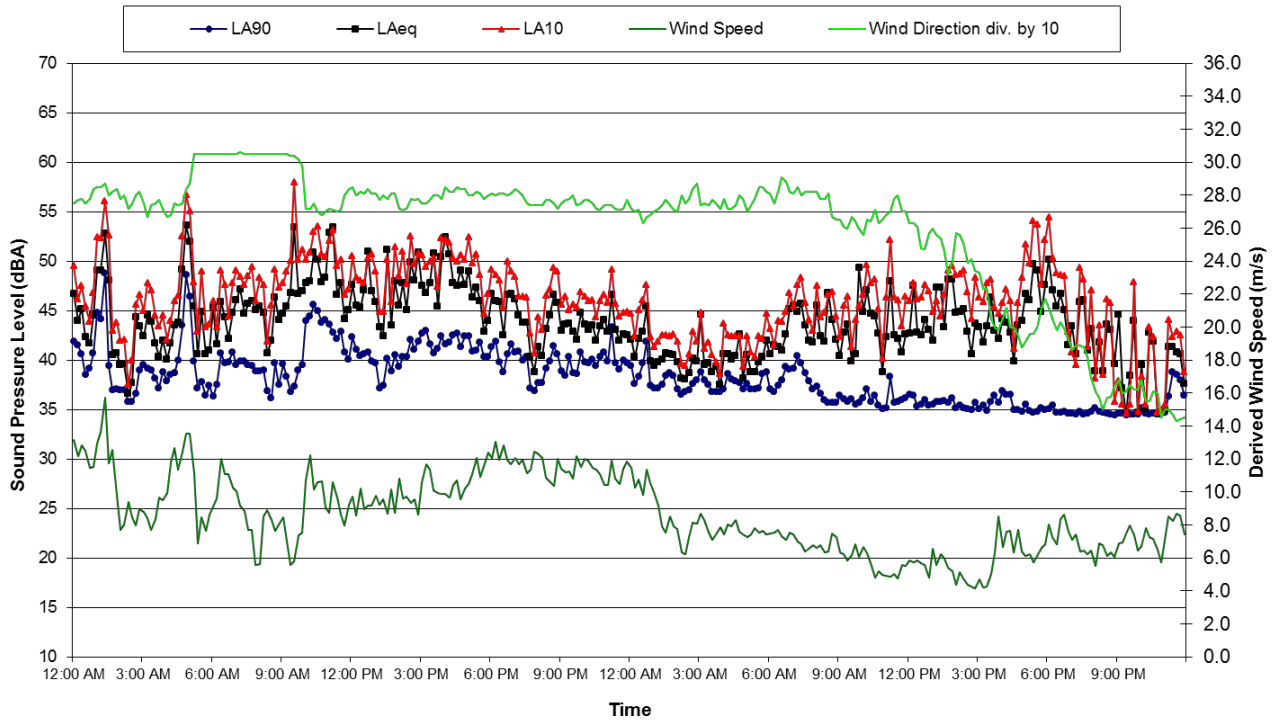

Location 7 - Mingary Park
Ambient Noise Data - 9 June 2011 and 10 June 2011