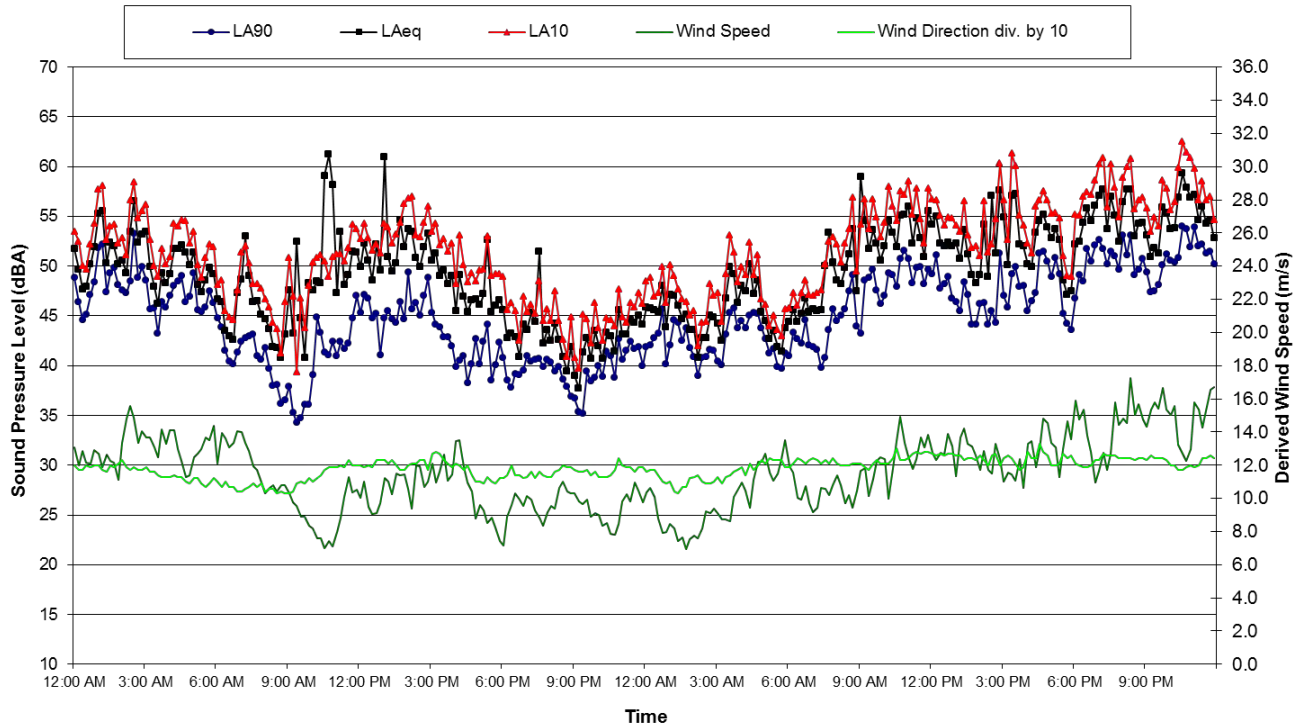

Location 8 - Quobleigh  
Ambient Noise Data - 9 June 2011 and 10 June 2011

Background Noise Monitoring

Location 8 - Quobleigh  
Ambient Noise Data - 11 June 2011 and 12 June 2011

Location 8 - Quobleigh  
Ambient Noise Data - 13 June 2011 and 14 June 2011