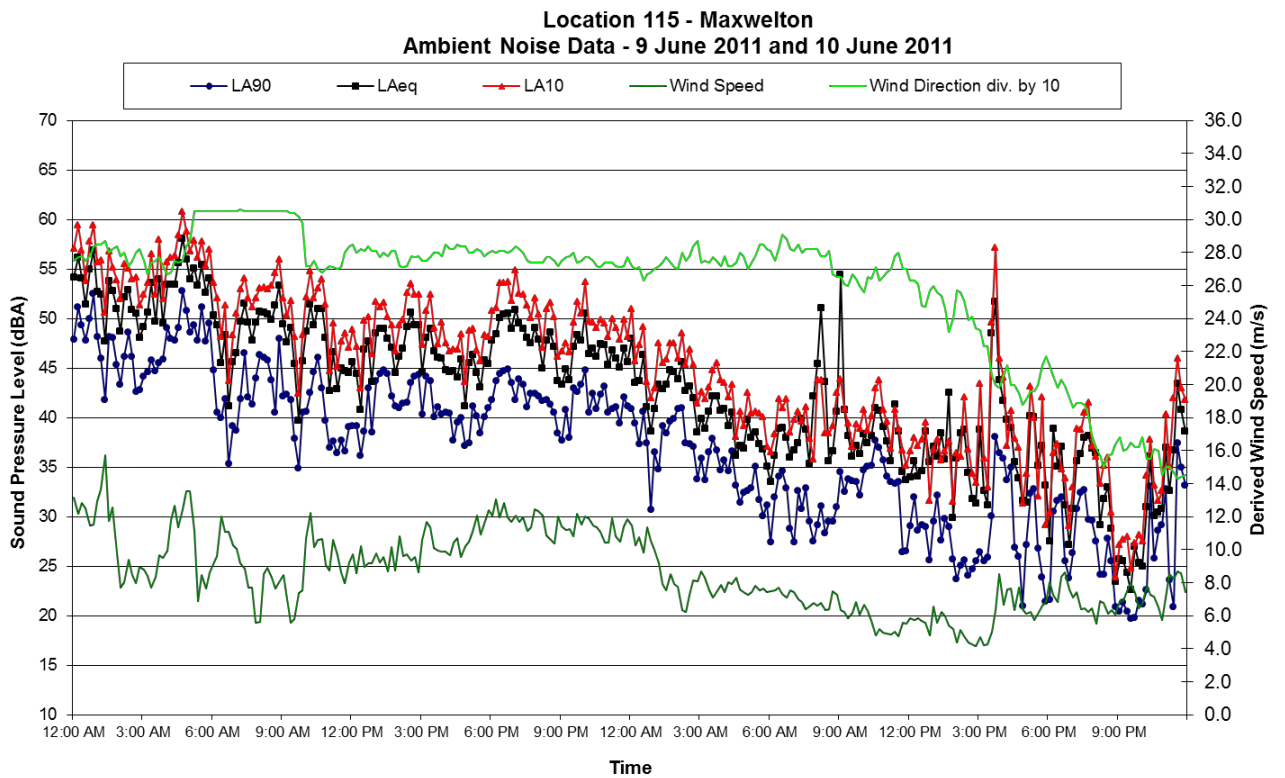

Background Noise Monitoring