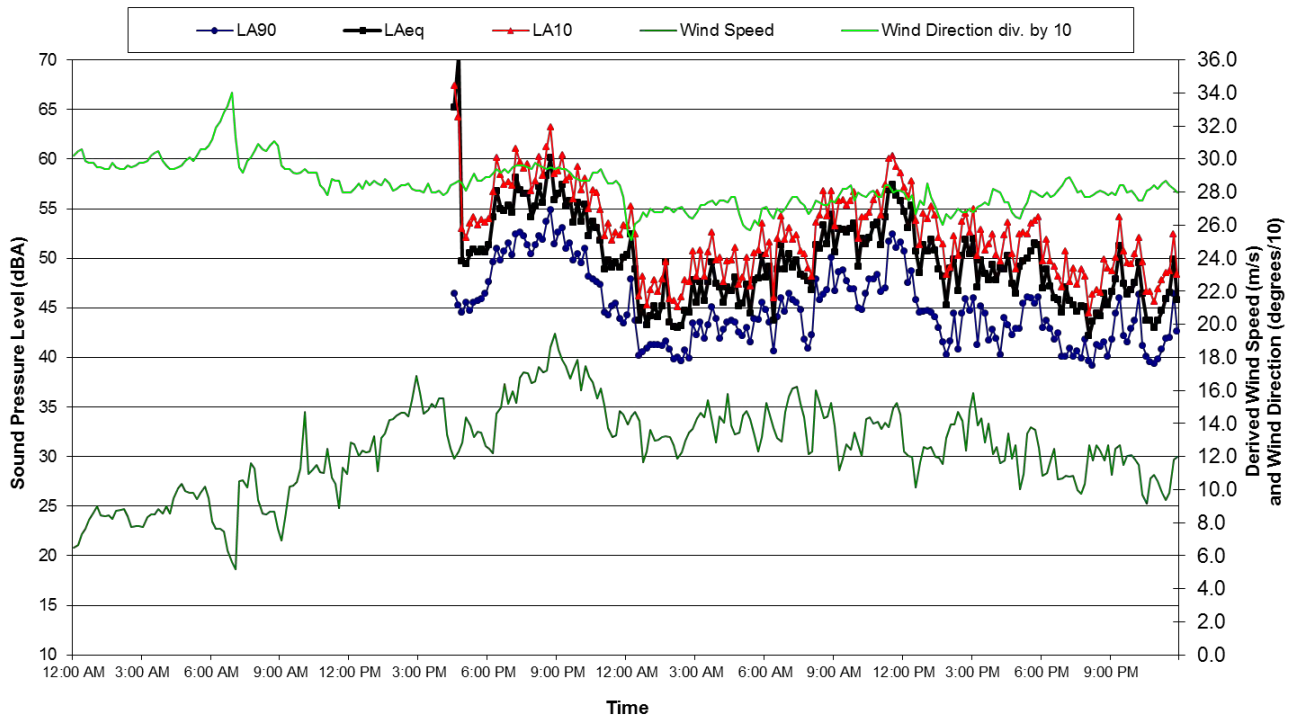

Background Noise Monitoring

Location 7 - Mingary Park
Ambient Noise Data - 7 June 2011 and 8 June 2011