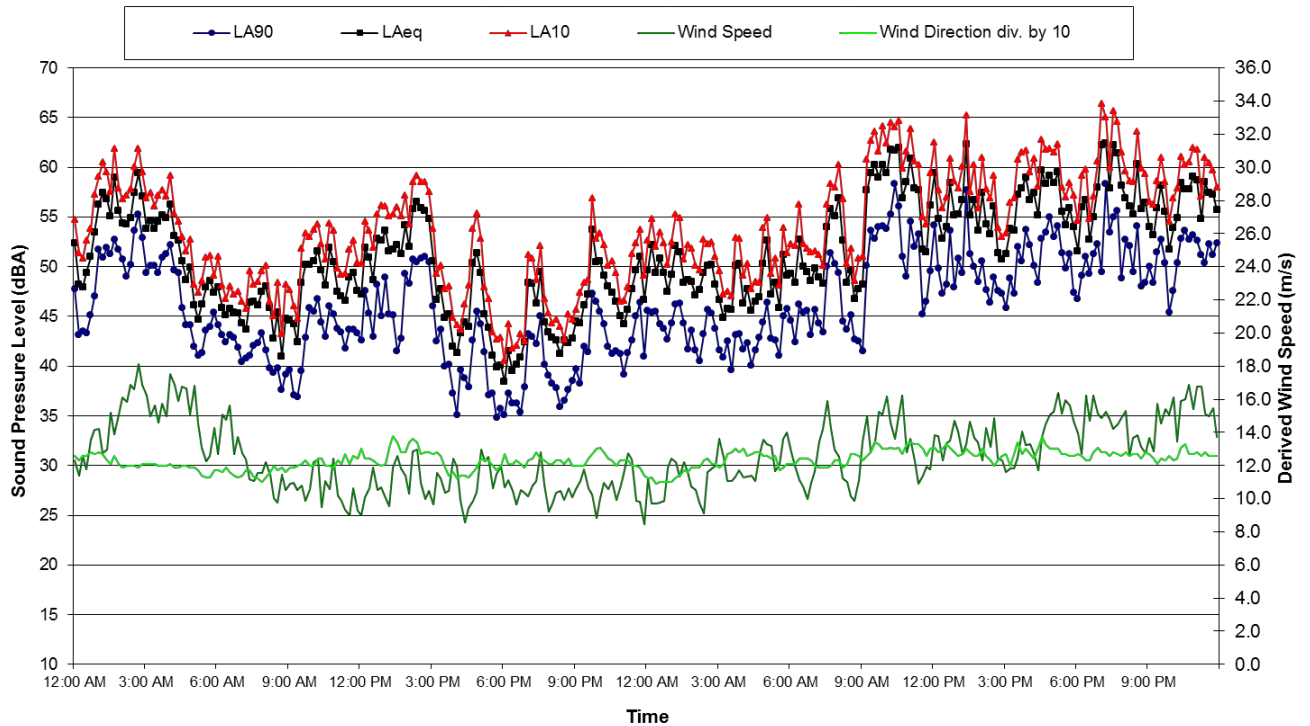

Background Noise Monitoring

Background Noise Monitoring

Location 115 - Maxwellton  
Ambient Noise Data - 11 June 2011 and 12 June 2011

Location 115 - Maxwellton  
Ambient Noise Data - 13 June 2011 and 14 June 2011