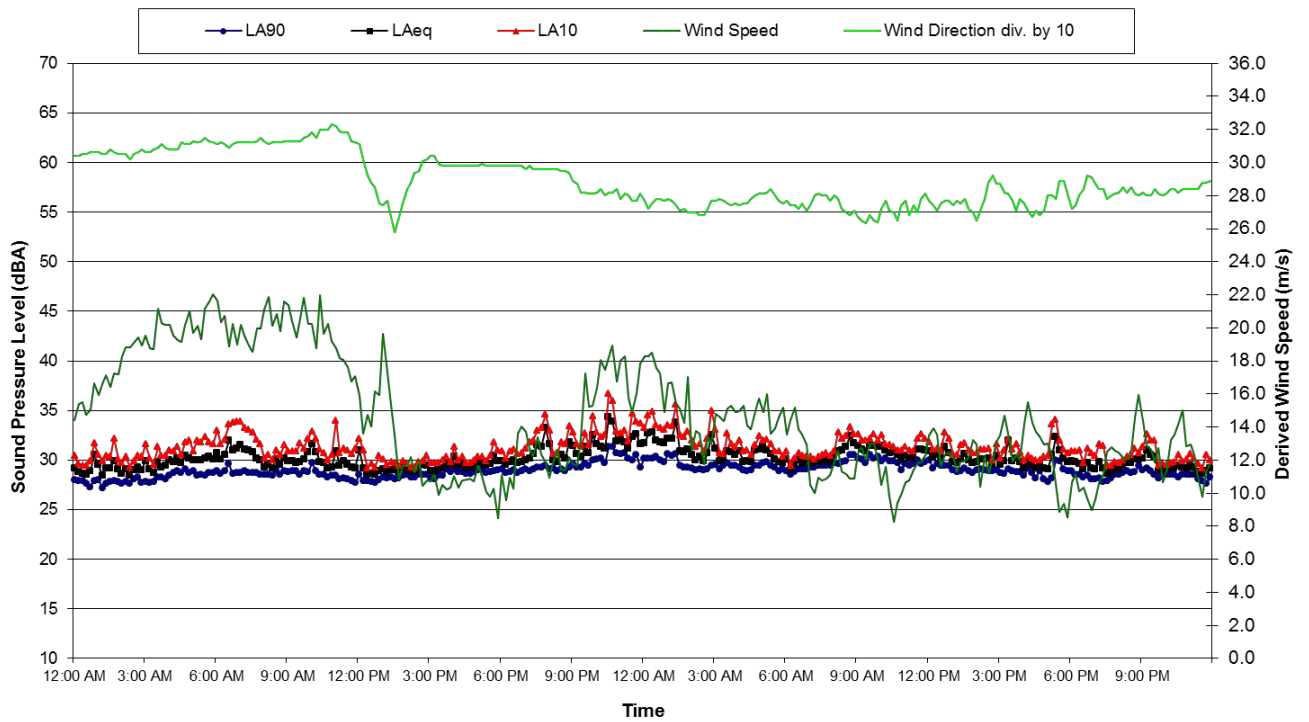

Background Noise Monitoring

Location 4 - Lucas Grove  
Ambient Noise Data - 15 June 2011 and 16 June 2011

Location 4 - Lucas Grove  
Ambient Noise Data - 17 June 2011 and 18 June 2011

Background Noise Monitoring

Location 4 - Lucas Grove  
Ambient Noise Data - 19 June 2011 and 20 June 2011

Location 4 - Lucas Grove  
Ambient Noise Data - 21 June 2011 and 22 June 2011