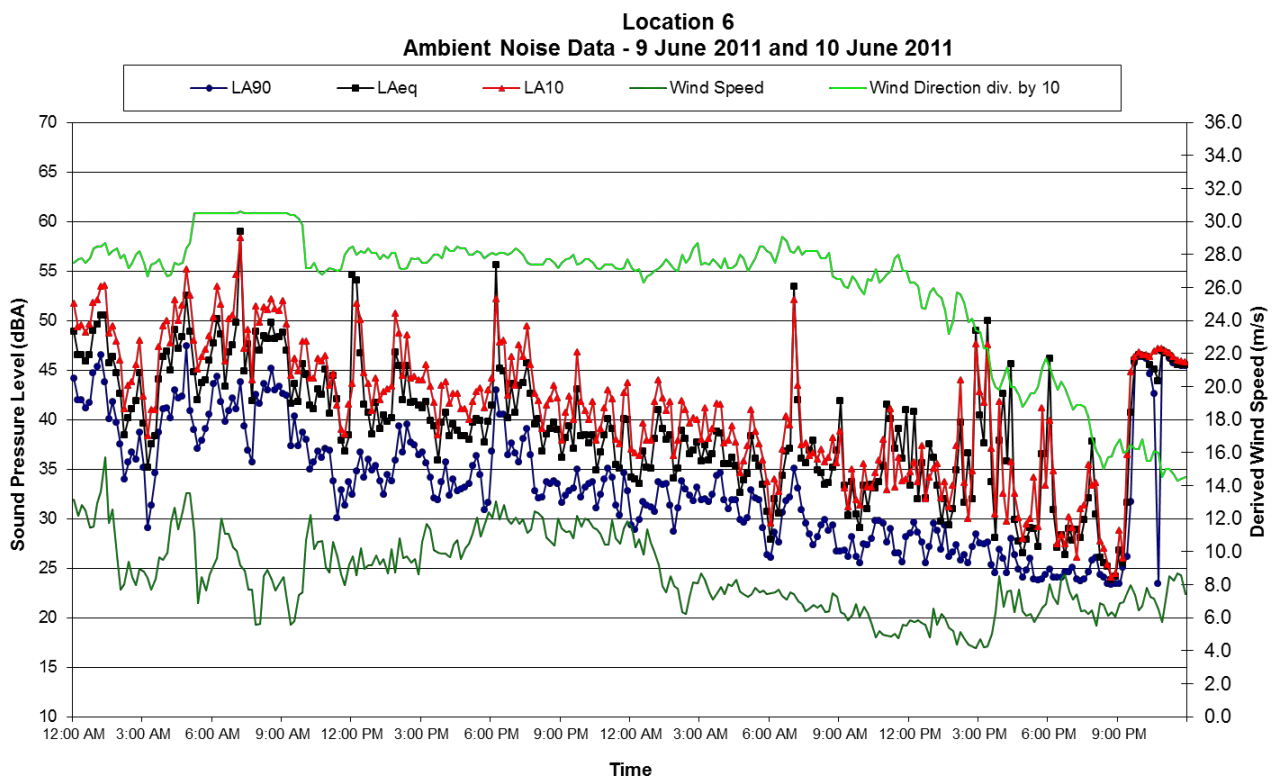

Background Noise Monitoring