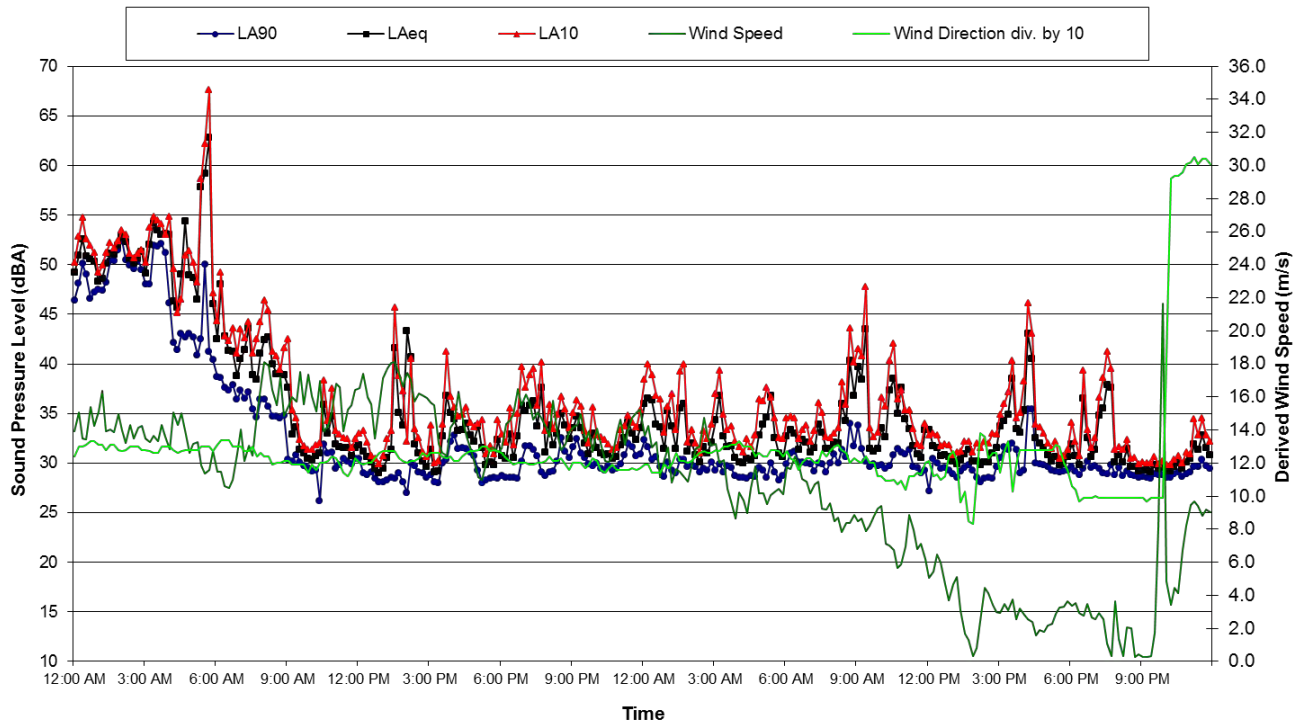

Location 4 - Lucas Grove  
Ambient Noise Data - 9 June 2011 and 10 June 2011

Background Noise Monitoring

Location 4 - Lucas Grove  
Ambient Noise Data - 11 June 2011 and 12 June 2011

Location 4 - Lucas Grove  
Ambient Noise Data - 13 June 2011 and 14 June 2011

Background Noise Monitoring

Location 4 - Lucas Grove  
Ambient Noise Data - 15 June 2011 and 16 June 2011

Location 4 - Lucas Grove  
Ambient Noise Data - 17 June 2011 and 18 June 2011

Background Noise Monitoring