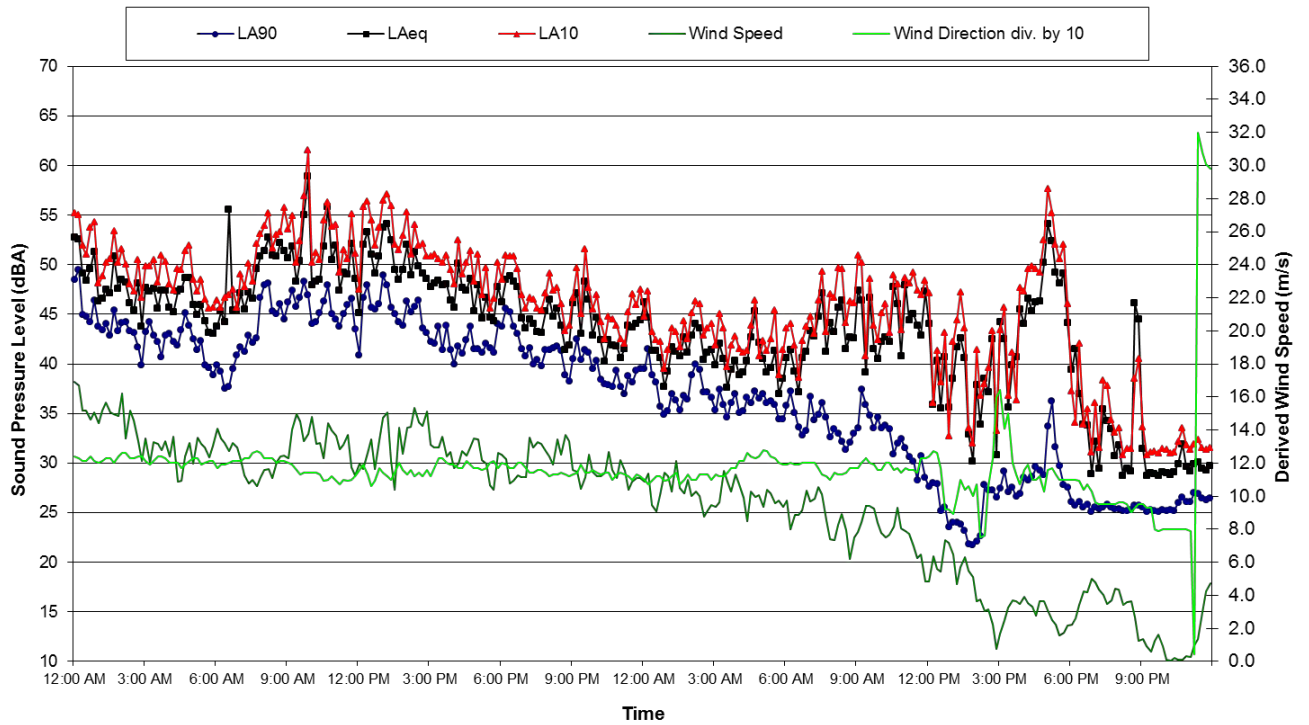

Location 9 - Paling Yards  
Ambient Noise Data - 11 June 2011 and 12 June 2011

Location 9 - Paling Yards  
Ambient Noise Data - 13 June 2011 and 14 June 2011

Background Noise Monitoring

Location 9 - Paling Yards  
Ambient Noise Data - 15 June 2011 and 16 June 2011