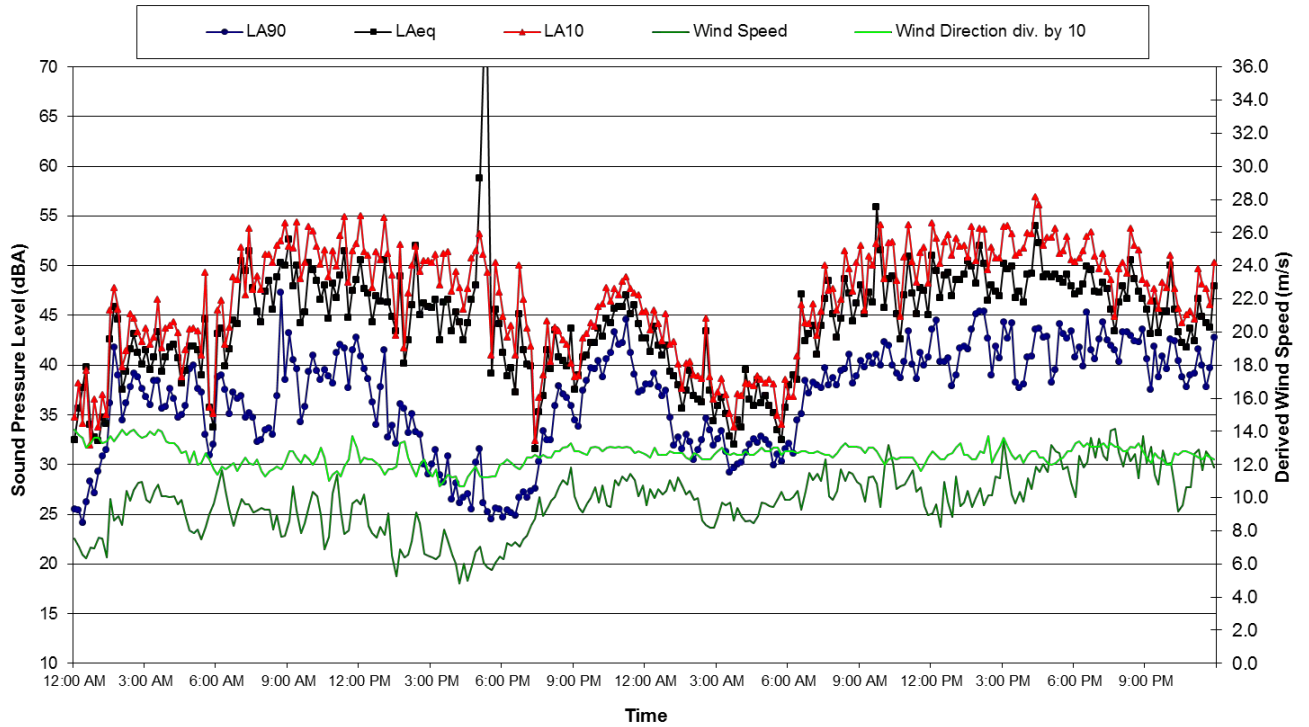

Background Noise Monitoring

Location 4 - Lucas Grove
Ambient Noise Data - 11 June 2011 and 12 June 2011