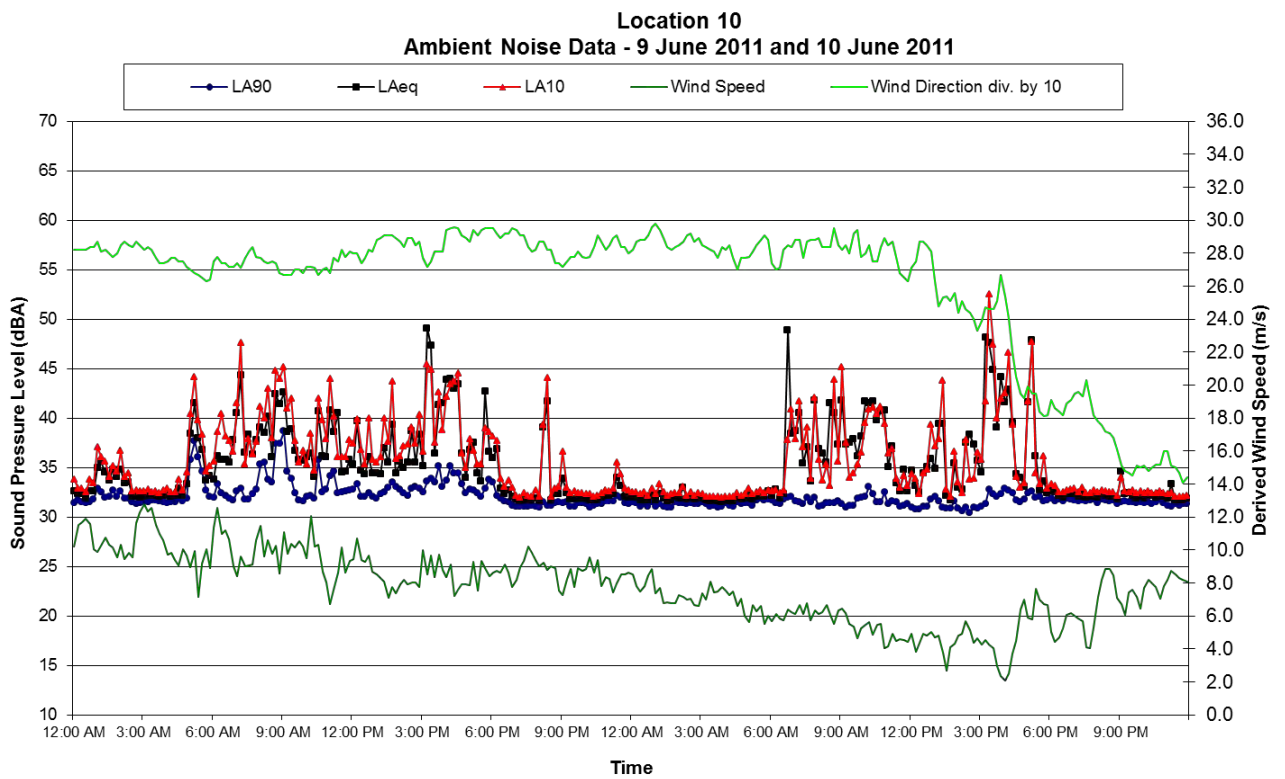

Background Noise Monitoring