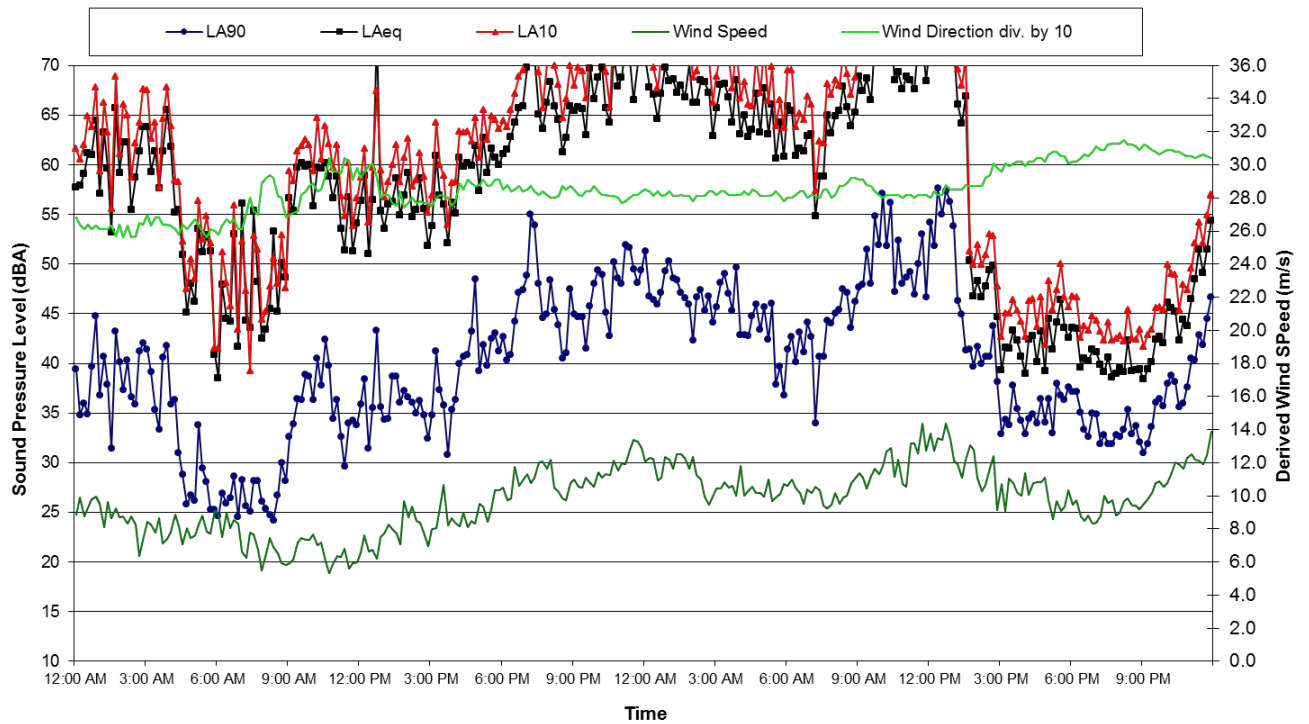

Background Noise Monitoring

Location 6
Ambient Noise Data - 19 June 2011 and 20 June 2011