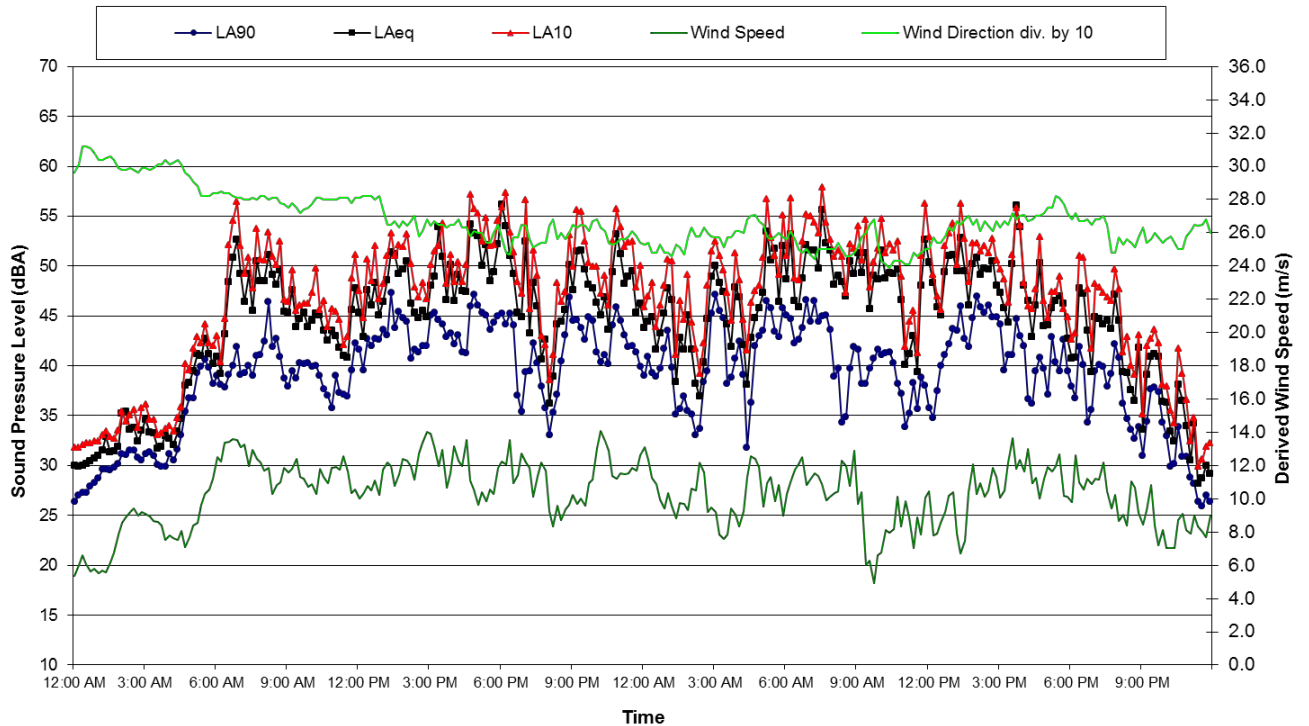

Location 9 - Paling Yards
Ambient Noise Data - 17 June 2011 and 18 June 2011