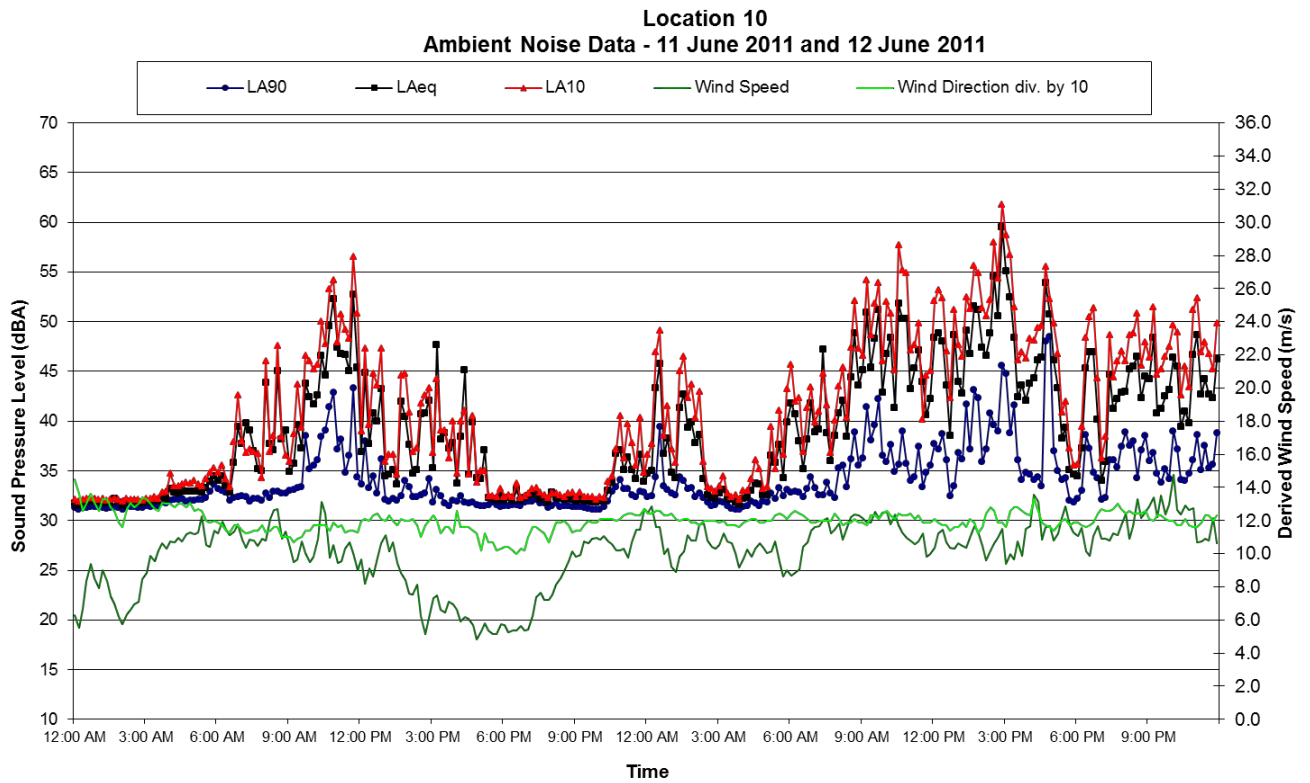

Background Noise Monitoring