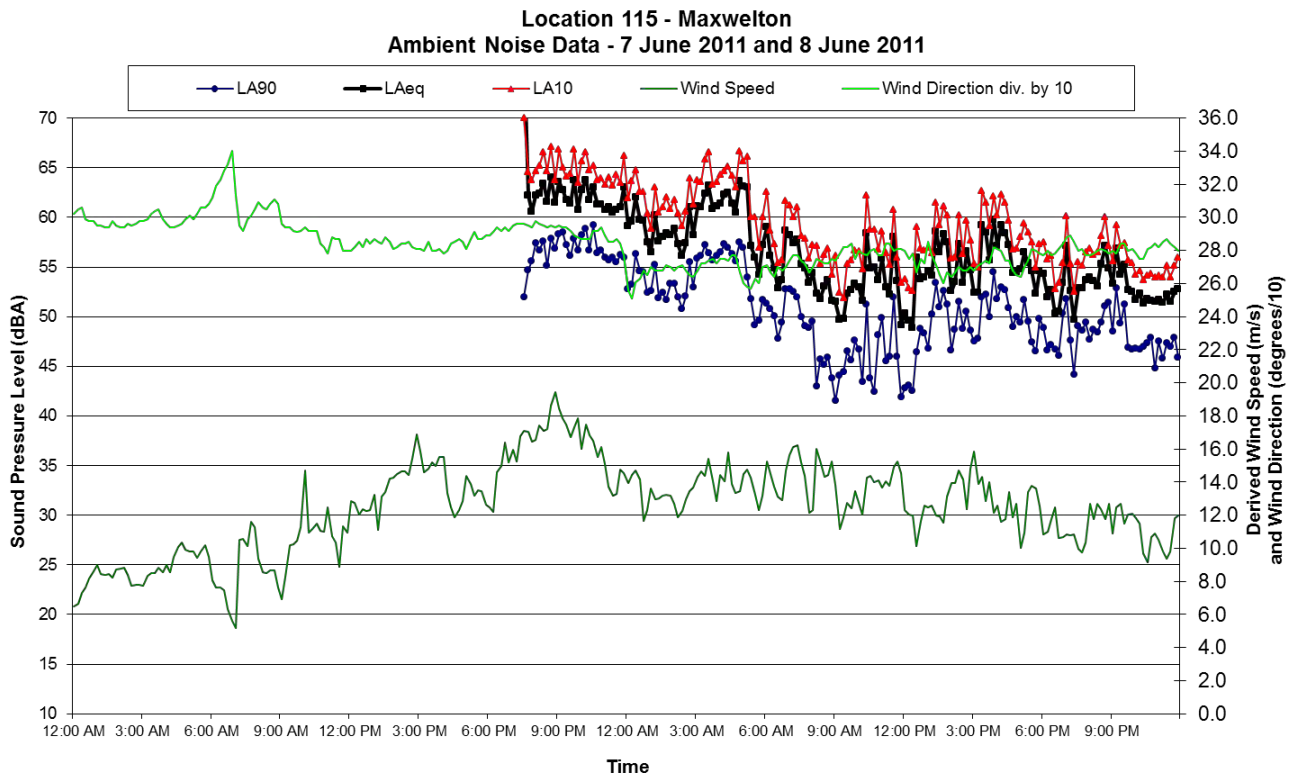

Background Noise Monitoring