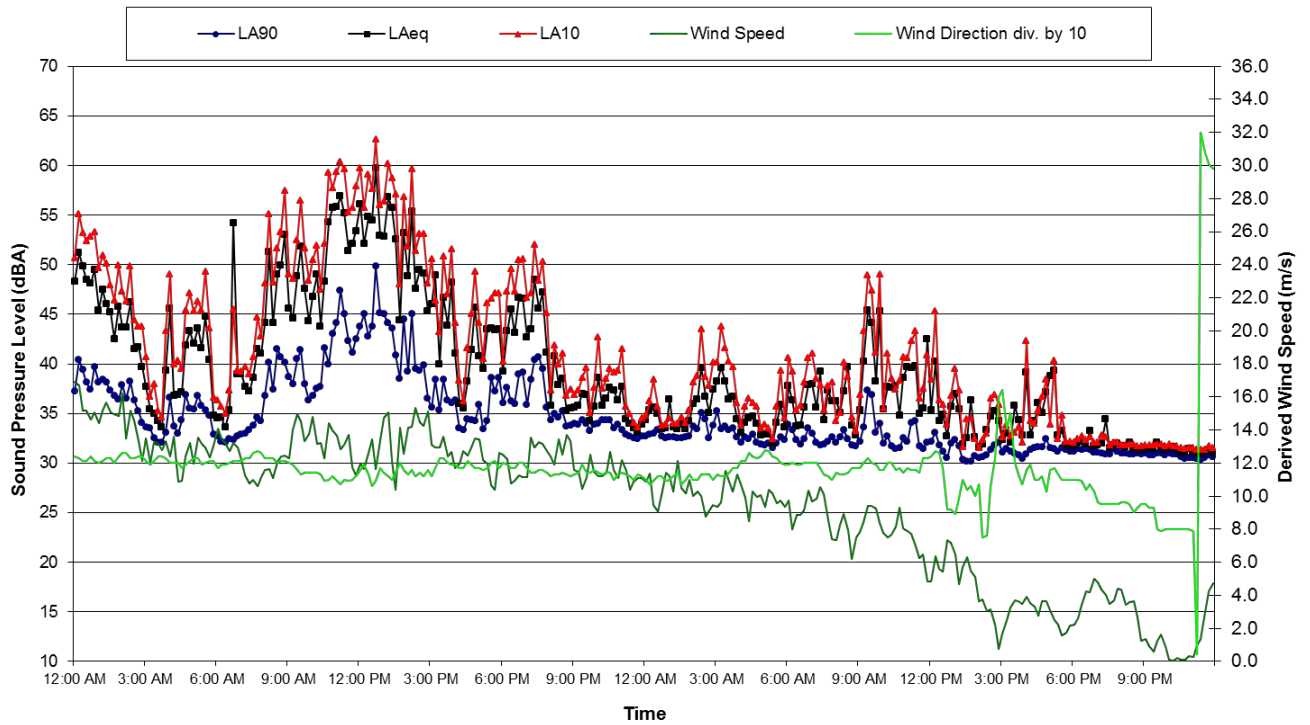

Location 128  
Ambient Noise Data - 23 June 2011 and 24 June 2011

Background Noise Monitoring

Background Noise Monitoring

Background Noise Monitoring

Location 10  
Ambient Noise Data - 15 June 2011 and 16 June 2011