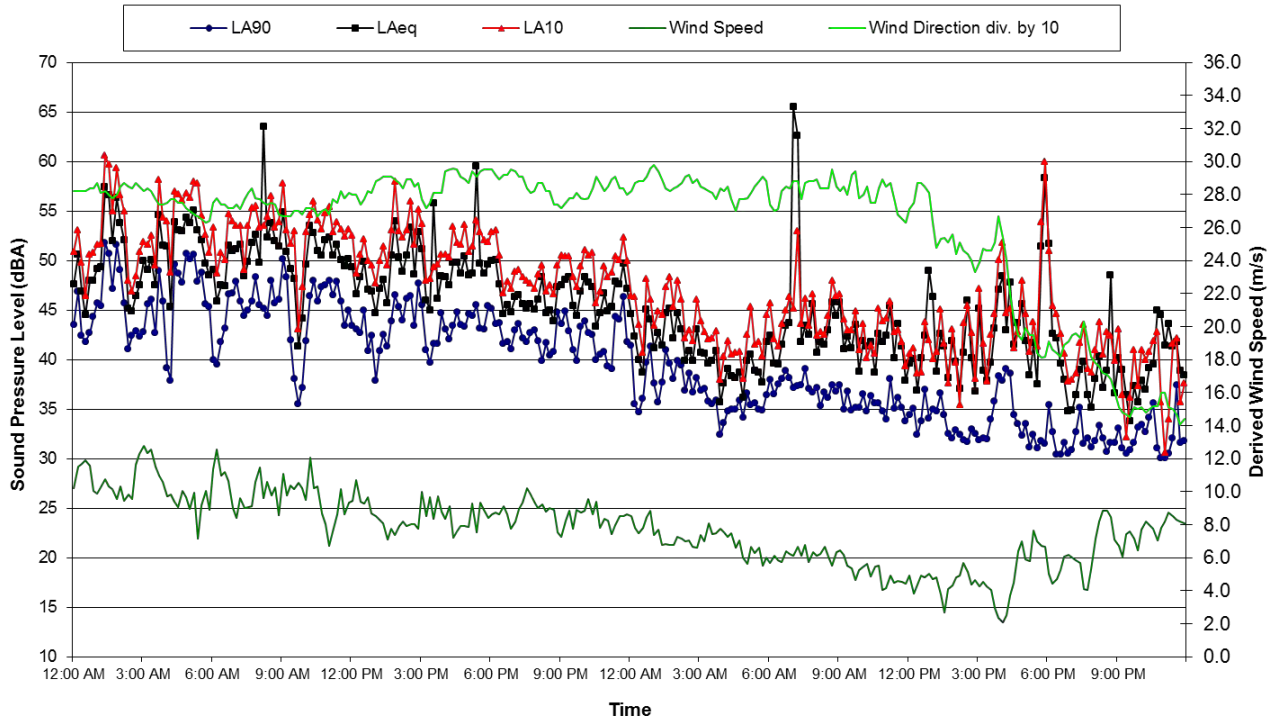

Location 8 - Quobleigh
Ambient Noise Data - 9 June 2011 and 10 June 2011