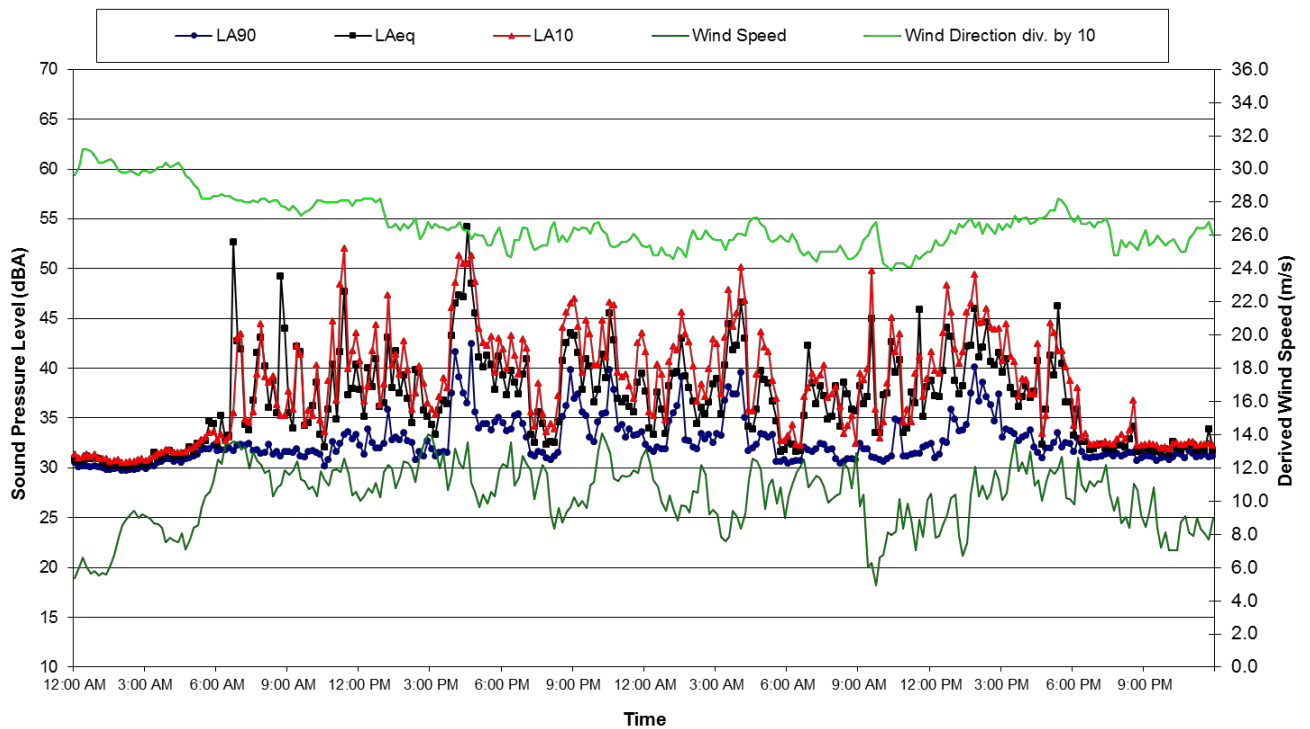

Location 10
Ambient Noise Data - 17 June 2011 and 18 June 2011