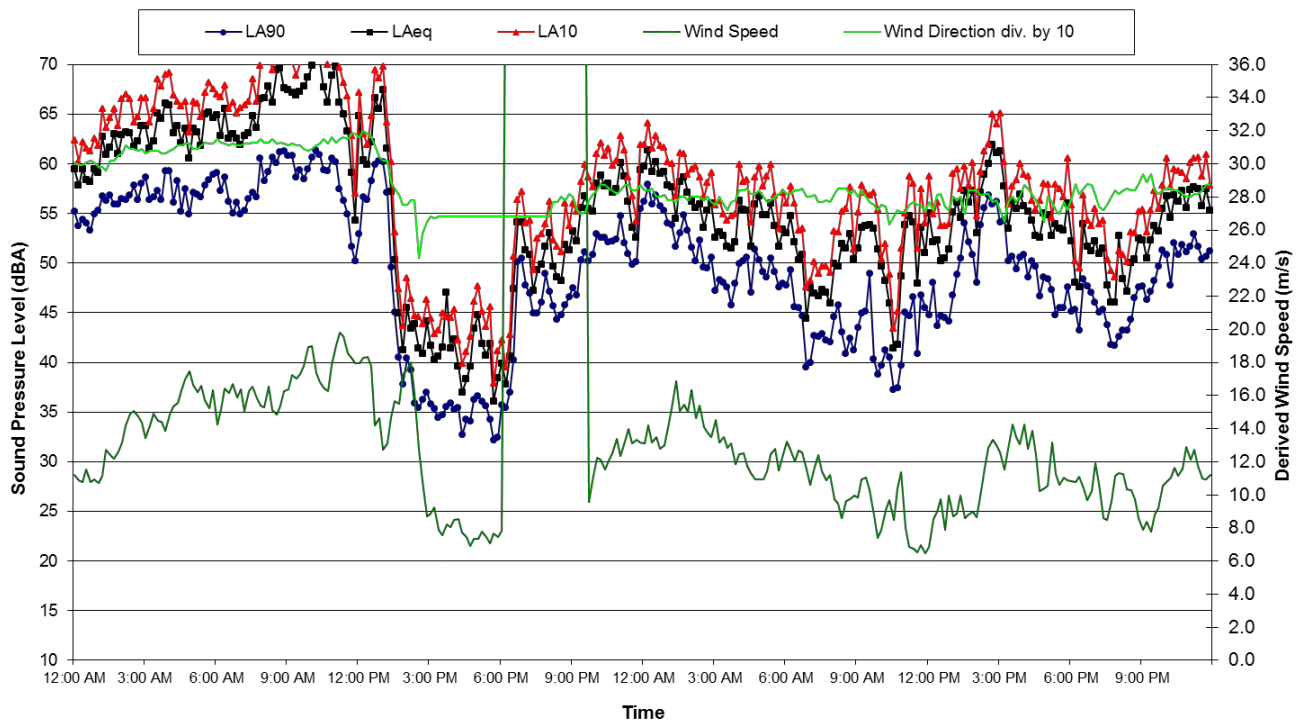

Location 8 - Quobleigh
Ambient Noise Data - 21 June 2011 and 22 June 2011