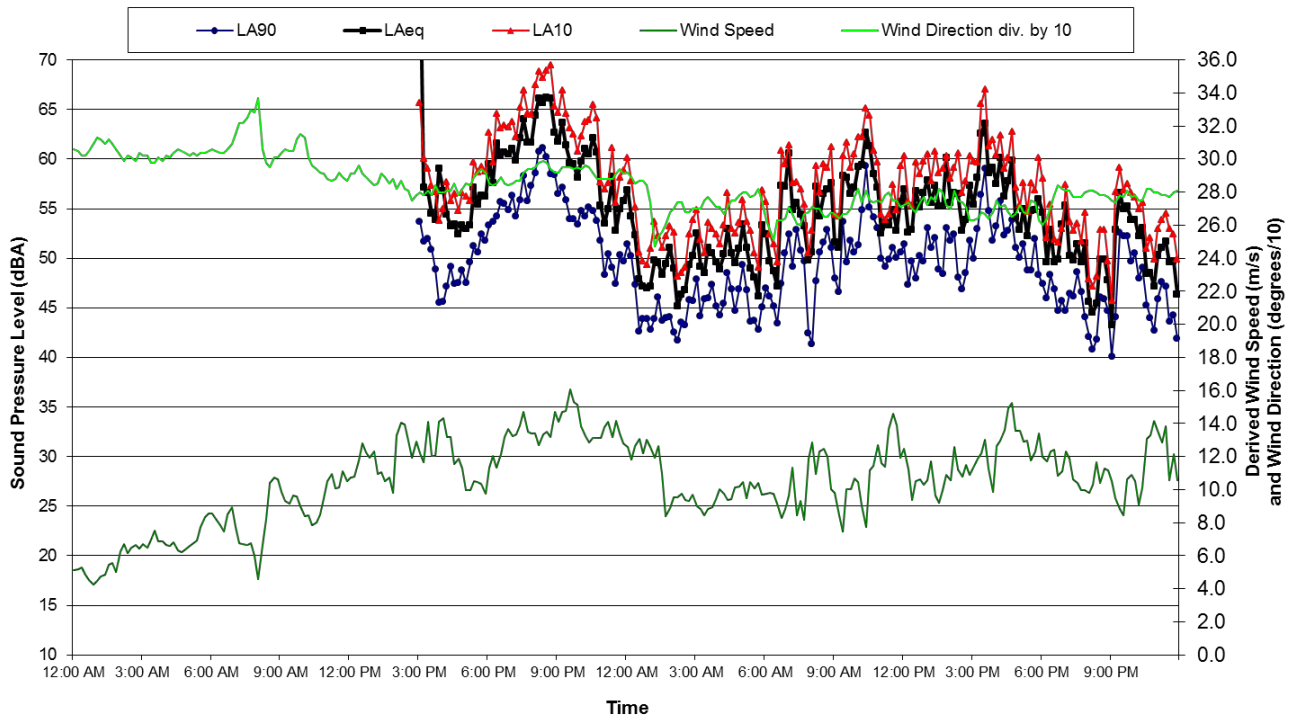

Background Noise Monitoring

Location 8 - Quobleigh
Ambient Noise Data - 7 June 2011 and 8 June 2011