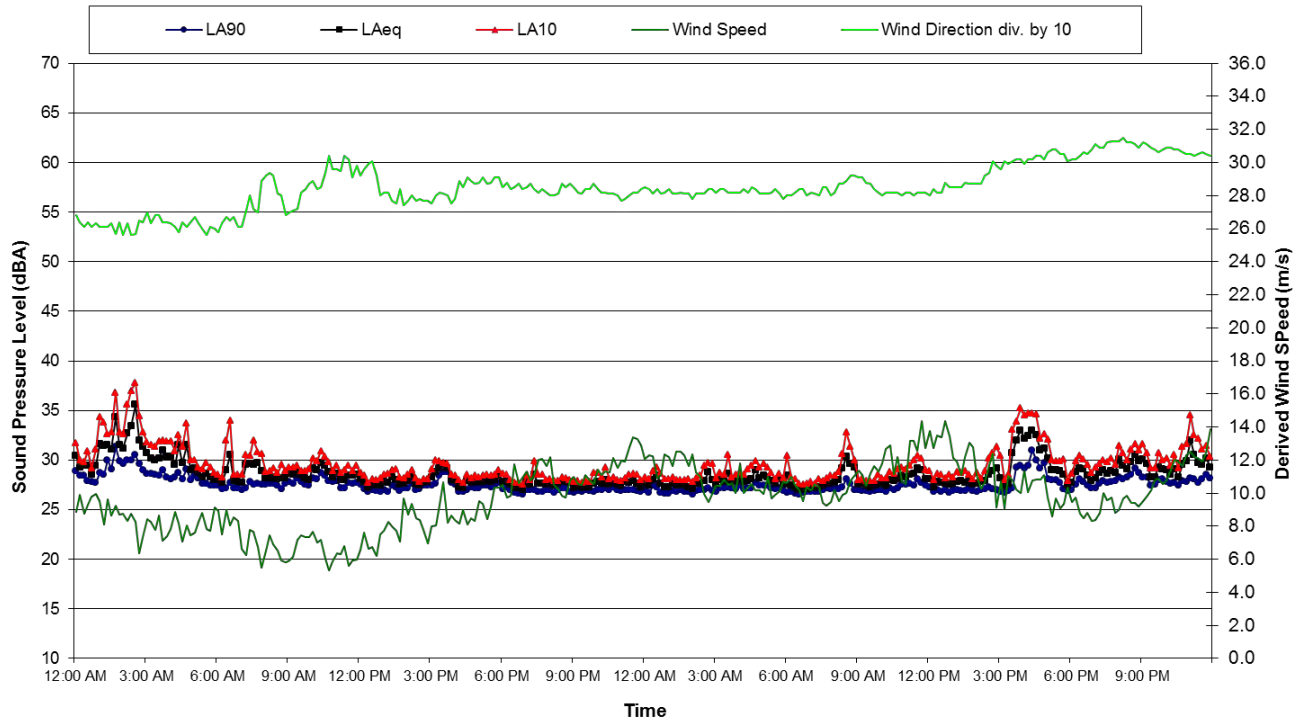

Background Noise Monitoring

Location 4 - Lucas Grove  
Ambient Noise Data - 15 June 2011 and 16 June 2011

Location 4 - Lucas Grove  
Ambient Noise Data - 17 June 2011 and 18 June 2011

Background Noise Monitoring

Location 4 - Lucas Grove  
Ambient Noise Data - 19 June 2011 and 20 June 2011

Location 4 - Lucas Grove  
Ambient Noise Data - 21 June 2011 and 22 June 2011