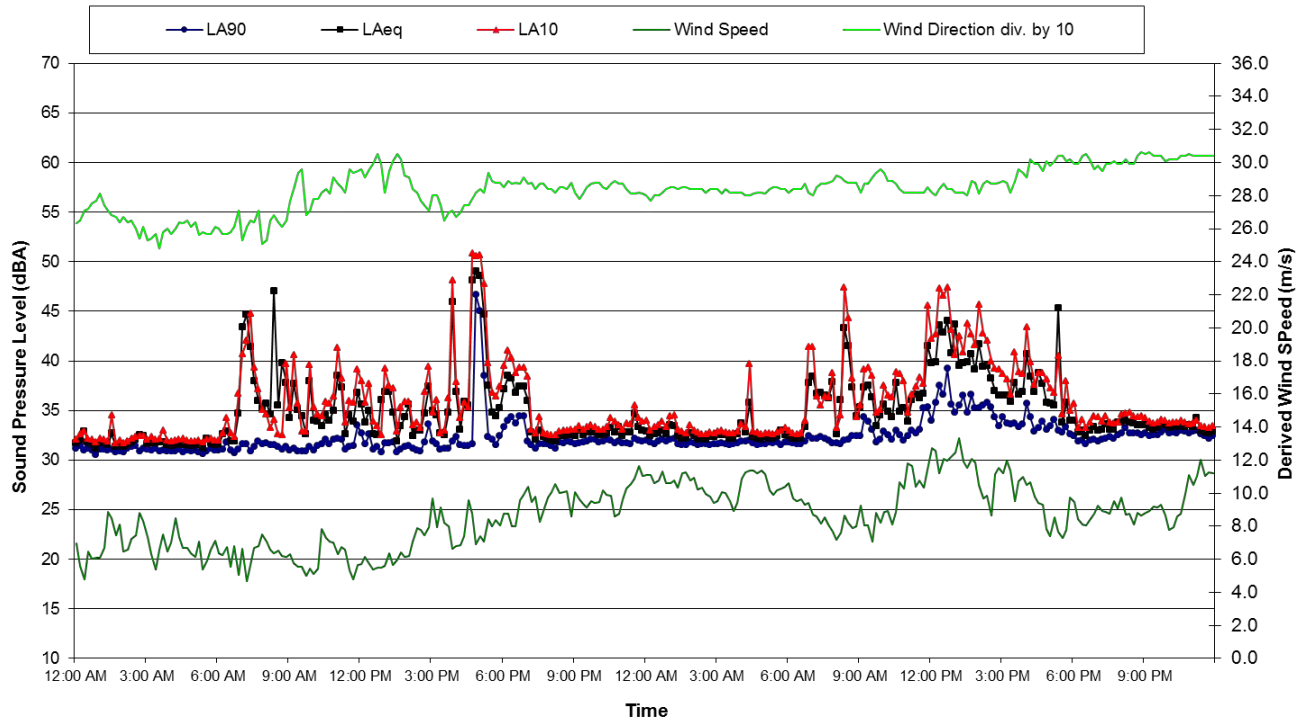

Background Noise Monitoring

Location 10
Ambient Noise Data - 19 June 2011 and 20 June 2011