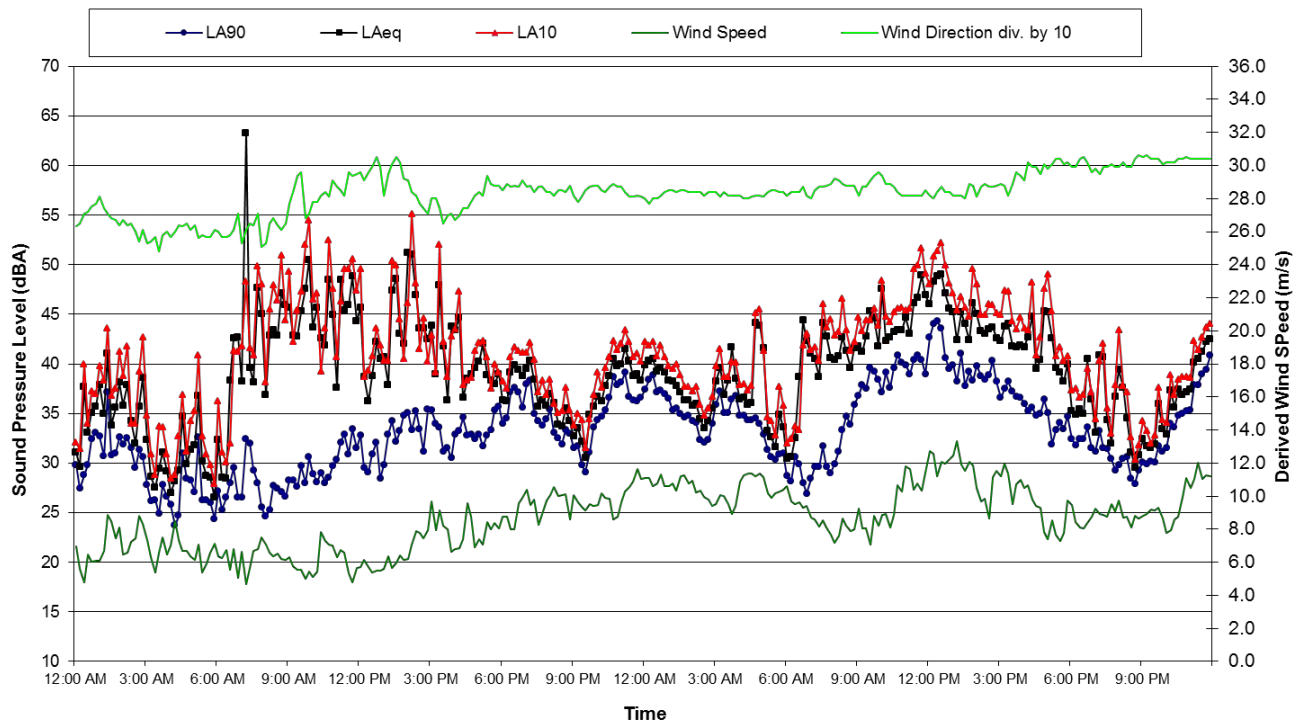

Background Noise Monitoring

Location 9 - Paling Yards
Ambient Noise Data - 19 June 2011 and 20 June 2011