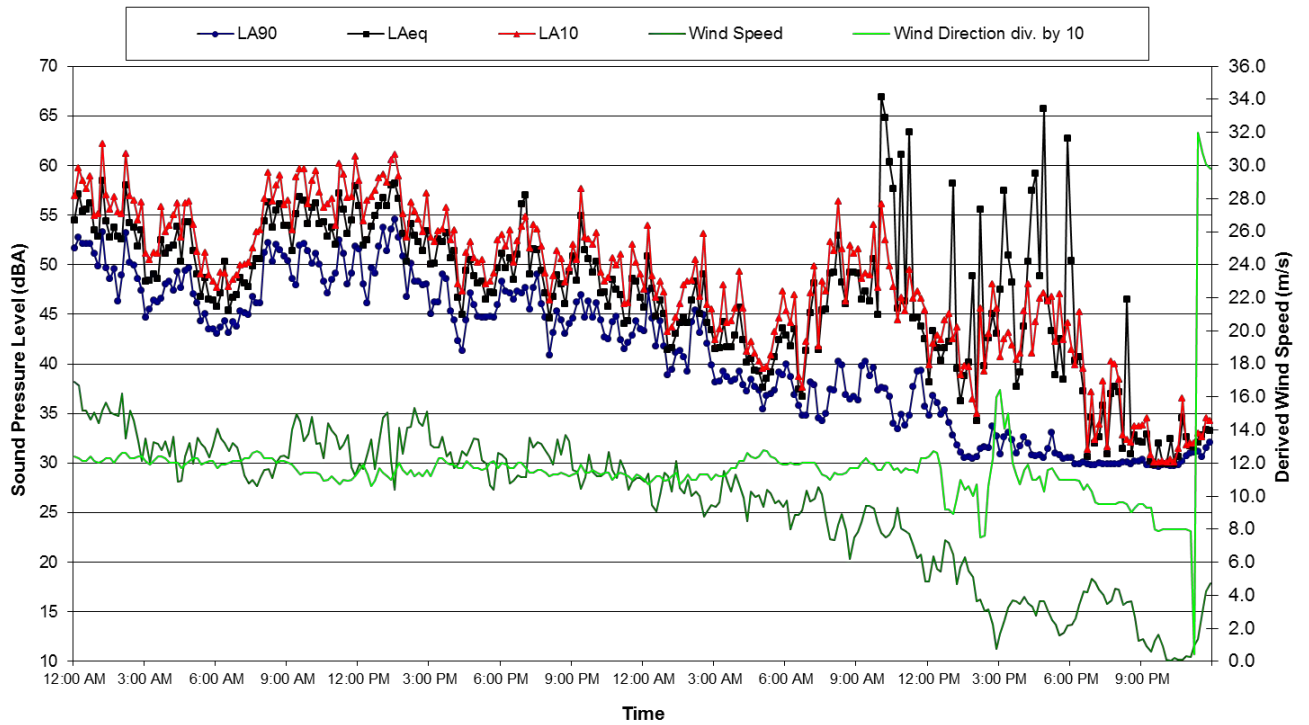

Background Noise Monitoring

Location 8 - Quobleigh
Ambient Noise Data - 15 June 2011 and 16 June 2011