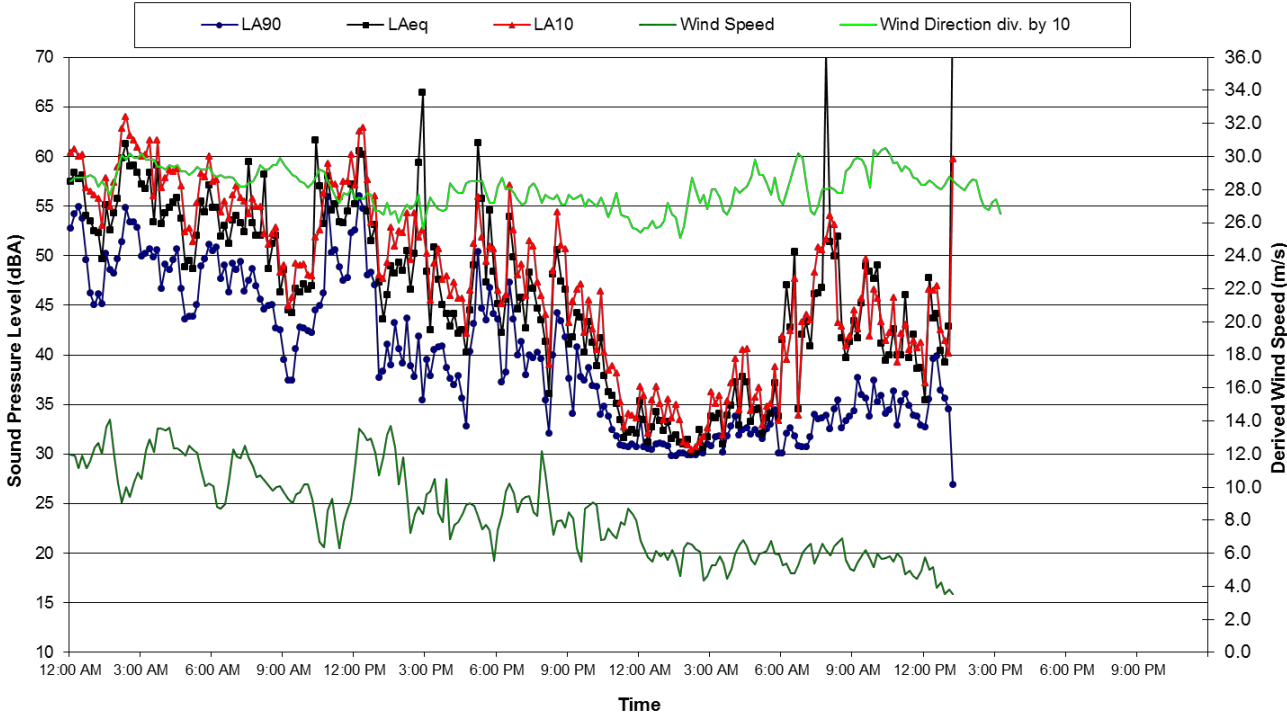

Location 8 - Quobleigh  
Ambient Noise Data - 19 June 2011 and 20 June 2011

Location 8 - Quobleigh  
Ambient Noise Data - 21 June 2011 and 22 June 2011

Background Noise Monitoring

Location 8 - Quobleigh  
Ambient Noise Data - 23 June 2011 and 24 June 2011