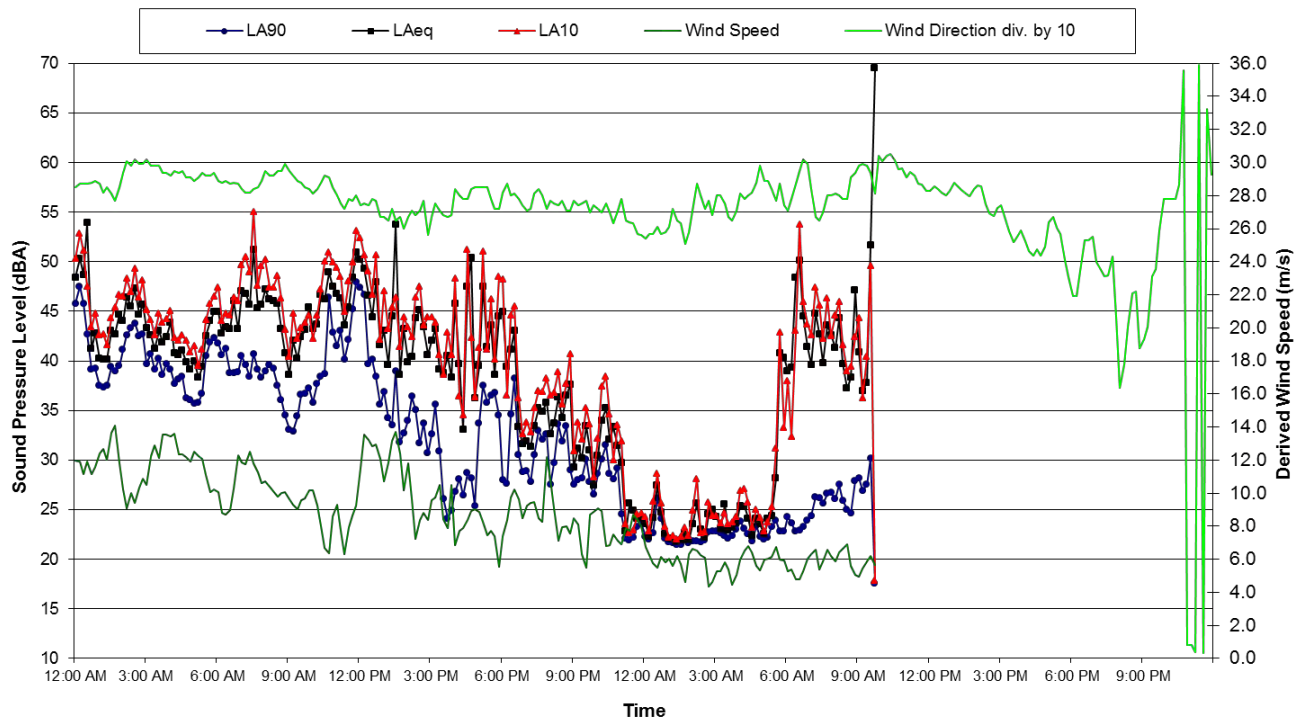

Background Noise Monitoring

Location 9 - Paling Yards
Ambient Noise Data - 23 June 2011 and 24 June 2011