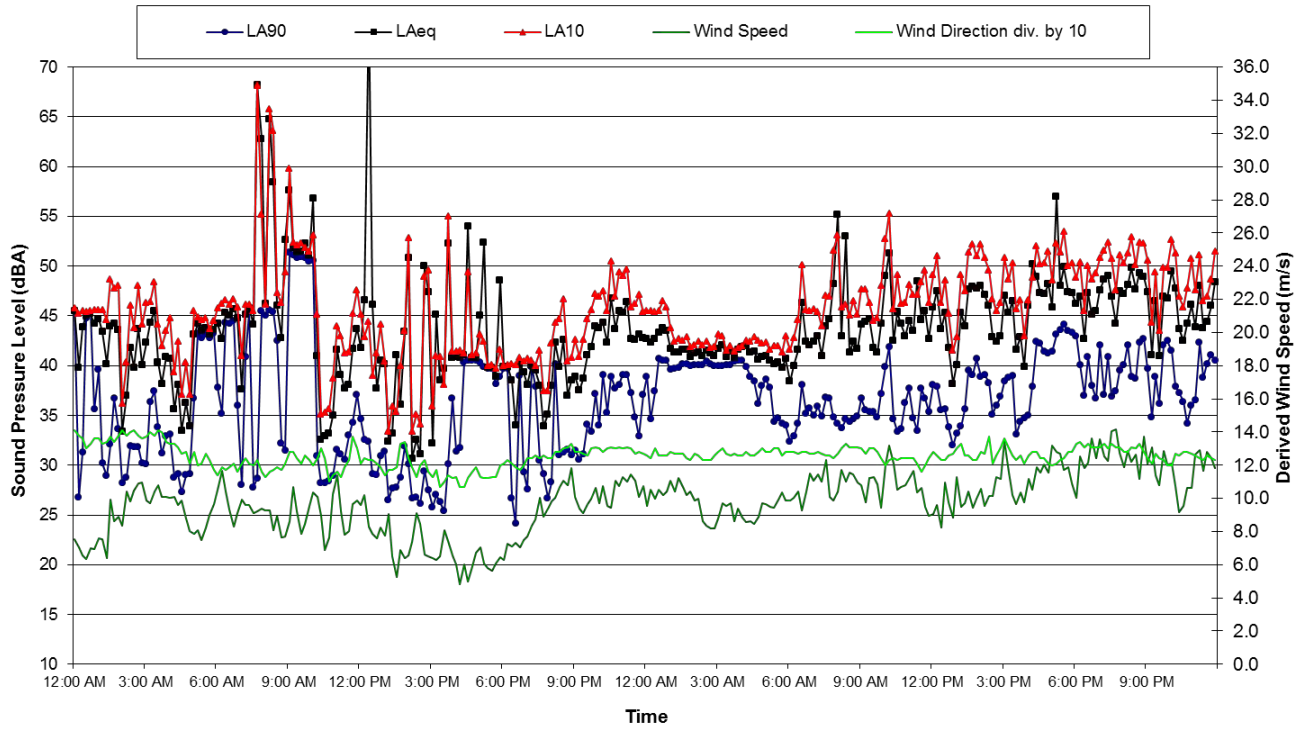

### Location 4 - Lucas Grove Ambient Noise Data - 23 June 2011 and 24 June 2011

Background Noise Monitoring

Location 6  
Ambient Noise Data - 11 June 2011 and 12 June 2011

Location 6  
Ambient Noise Data - 13 June 2011 and 14 June 2011