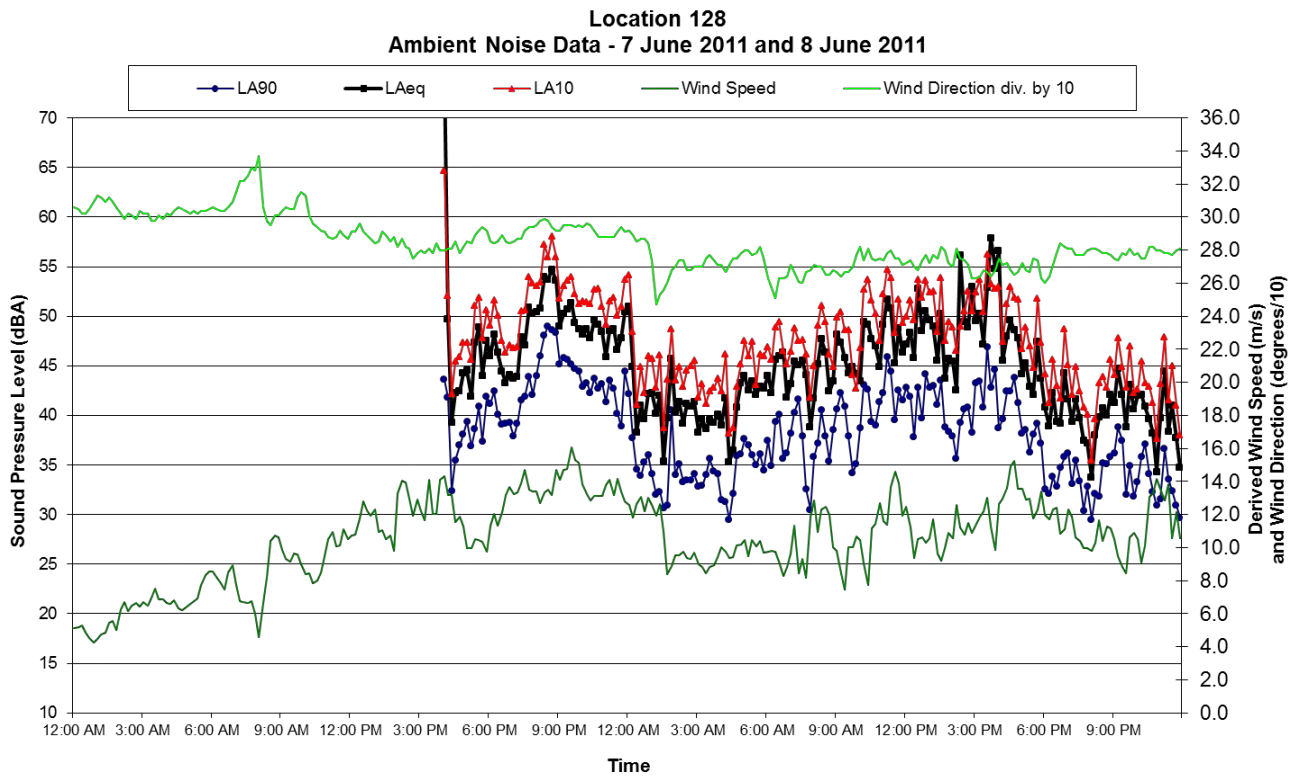

Background Noise Monitoring