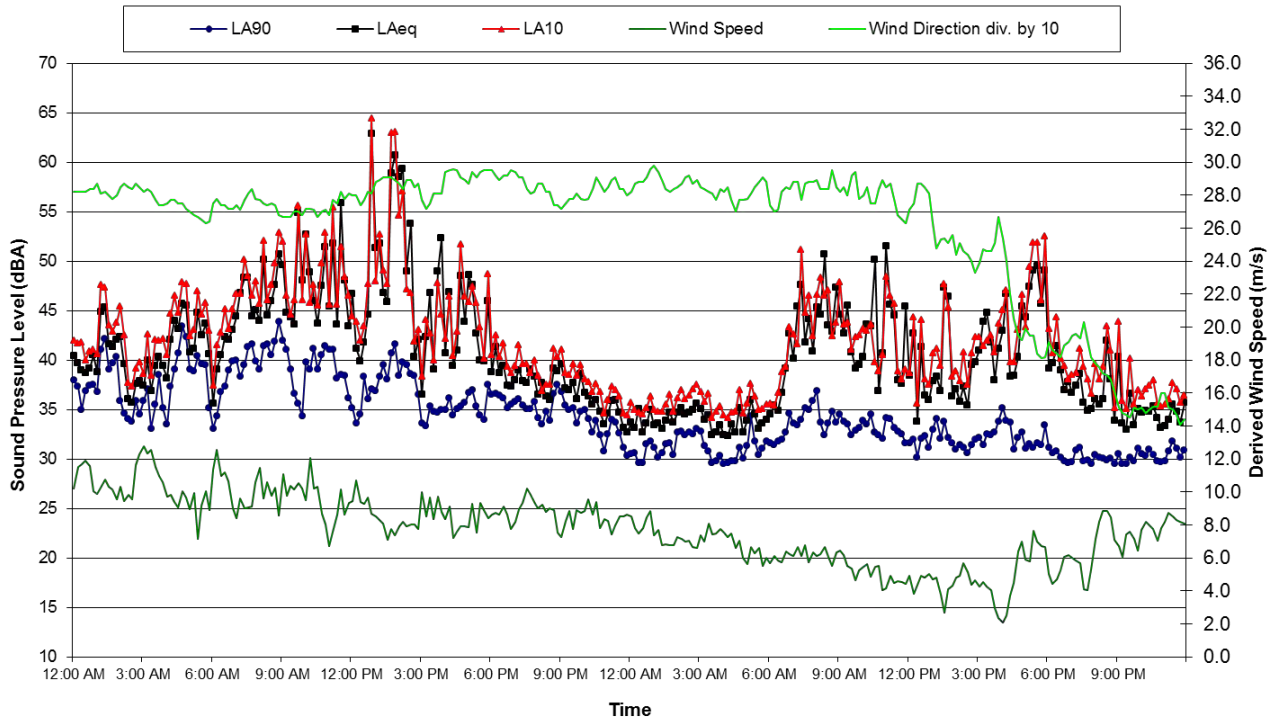

Background Noise Monitoring

Location 9 - Paling Yards  
Ambient Noise Data - 7 June 2011 and 8 June 2011

Location 9 - Paling Yards  
Ambient Noise Data - 9 June 2011 and 10 June 2011

Background Noise Monitoring