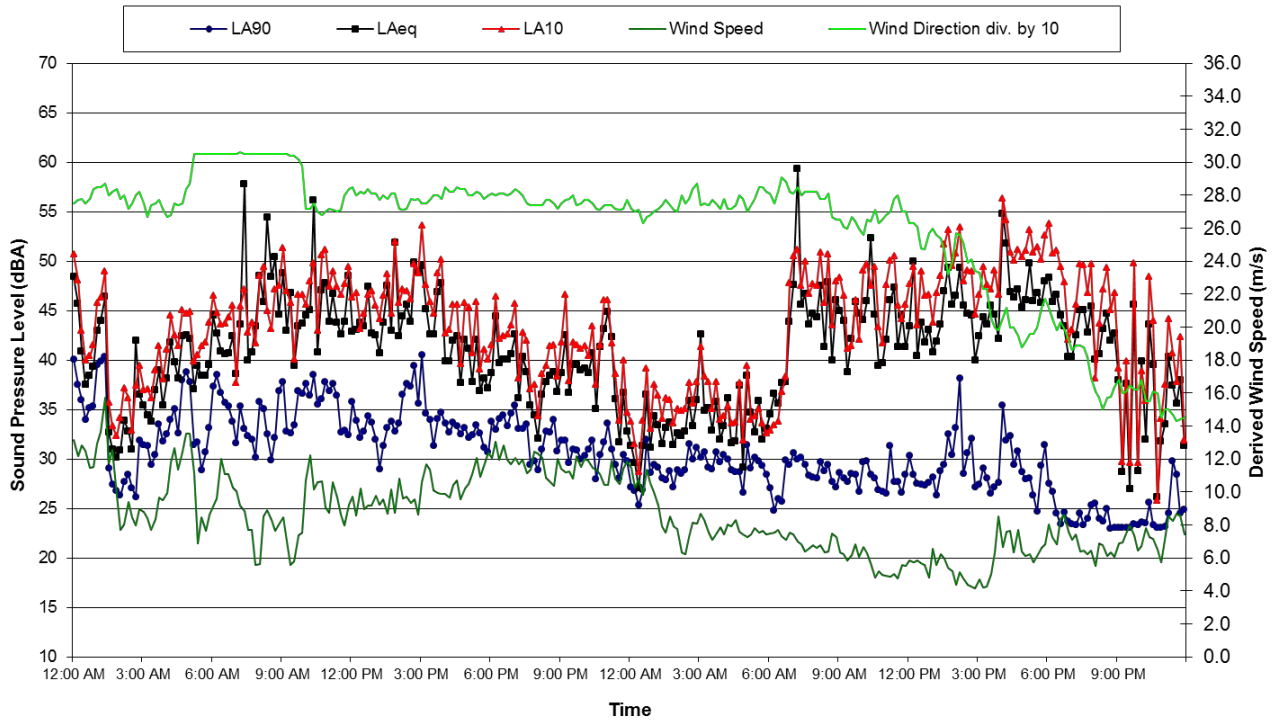

## Background Noise Monitoring

Location 7 - Mingary Park  
Ambient Noise Data - 19 June 2011 and 20 June 2011

Background Noise Monitoring

Location 4 - Lucas Grove  
Ambient Noise Data - 7 June 2011 and 8 June 2011

Location 4 - Lucas Grove  
Ambient Noise Data - 9 June 2011 and 10 June 2011

Background Noise Monitoring

Location 4 - Lucas Grove  
Ambient Noise Data - 11 June 2011 and 12 June 2011

Location 4 - Lucas Grove  
Ambient Noise Data - 13 June 2011 and 14 June 2011