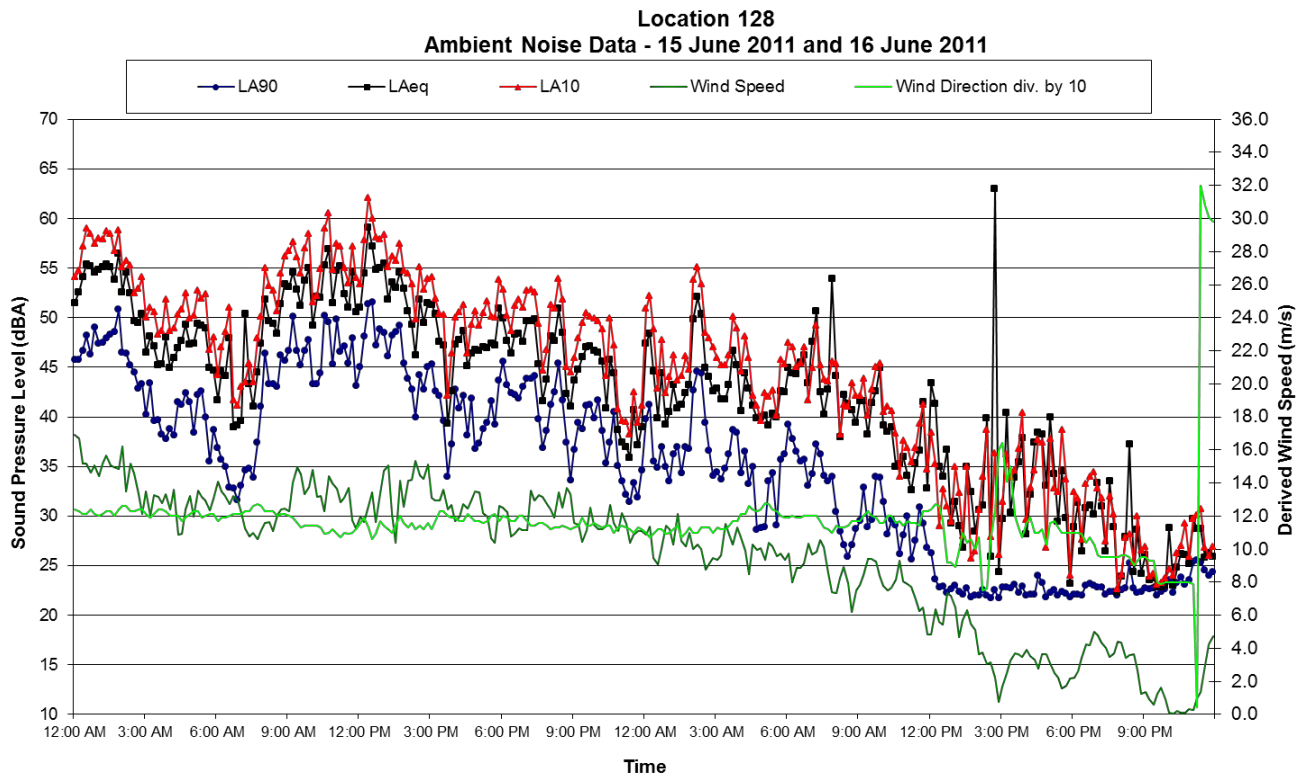

Background Noise Monitoring